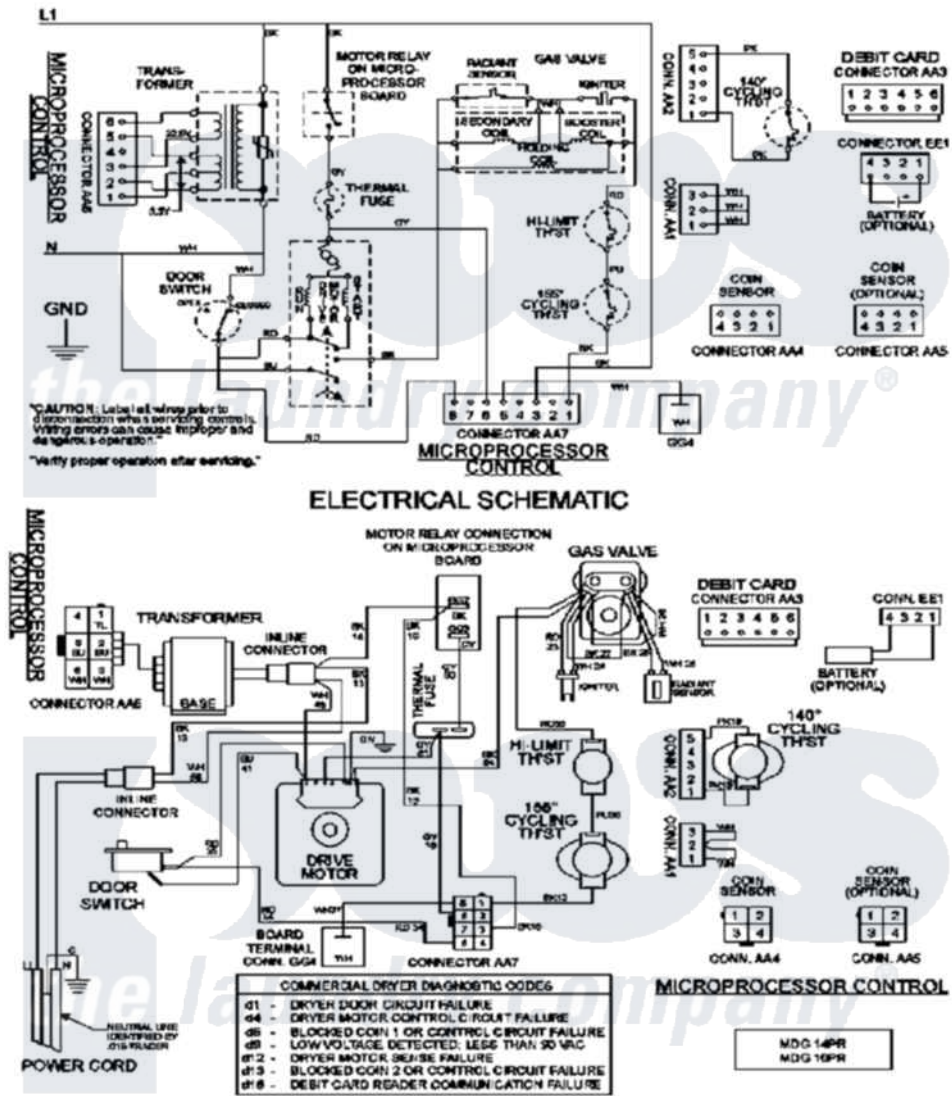

# Maytag MDG21PRAWW 09 - WIRING INFORMATION

Maytag [Commercial Maytag MDG21PRAWW Dryer Parts](#) Parts Diagram 09 - WIRING INFORMATION  
 Click on the part number to view part

Item	Original Part Number	Replaced By	Status	Part Description
001	NLA		Not Available	WIRING INFORMATION