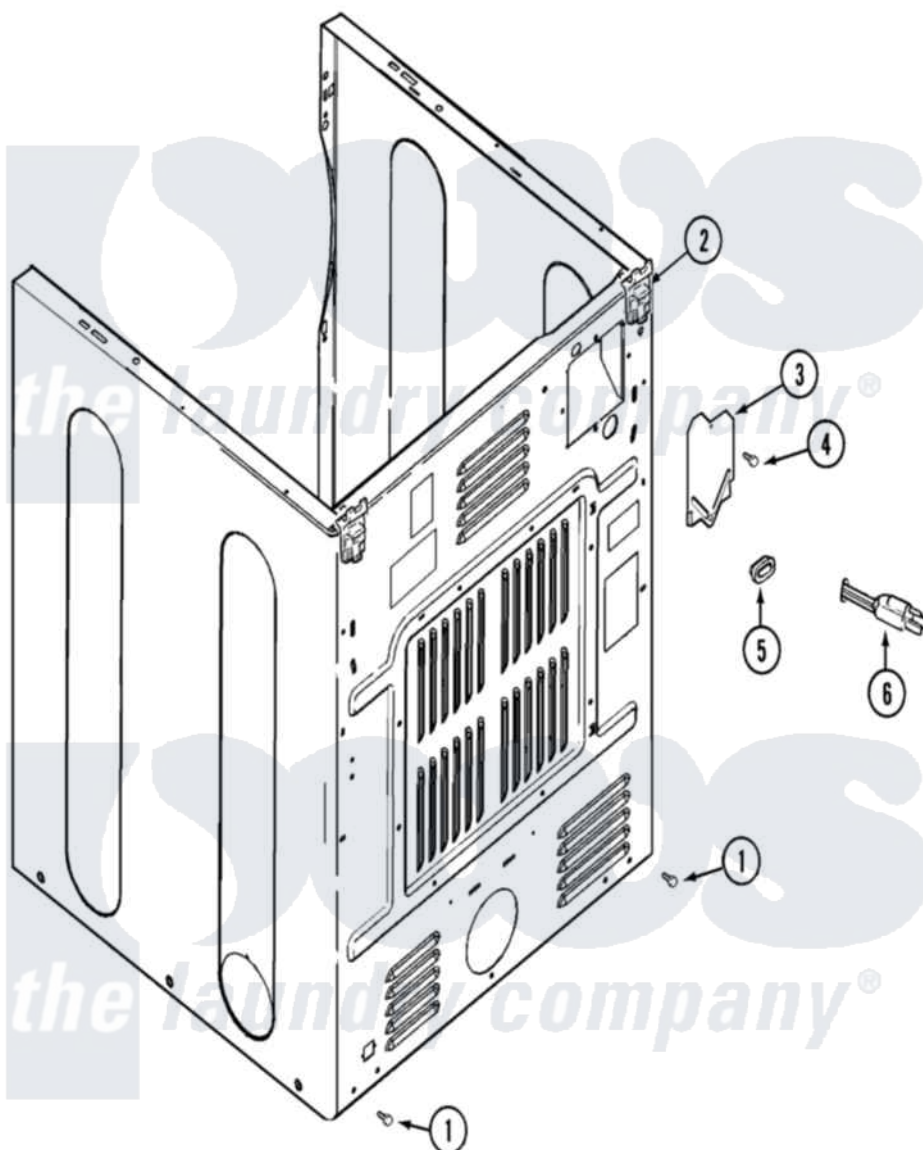

Maytag MDG21PRDWW 04 - CABINET-REAR

Maytag [Commercial Maytag MDG21PRDWW Dryer Parts](#) Parts Diagram 04 - CABINET-REAR
 Click on the part number to view part

Item	Original Part Number	Replaced By	Status	Part Description
001	22001995			Screw Note: Screw, Tumbler Front And Shroud
002	22001995			Screw Note: Screw, Tumbler Front And Shroud
"	22004095			Hinge, Plastic
003	33001795			Cover, Terminal Block
004	22001995			Screw Note: Screw, Tumbler Front And Shroud
005	211881			Grommet, Cord Part Not Used-Gas Models Only
"	33002157			Grommet
006	22003062			Cord, Power