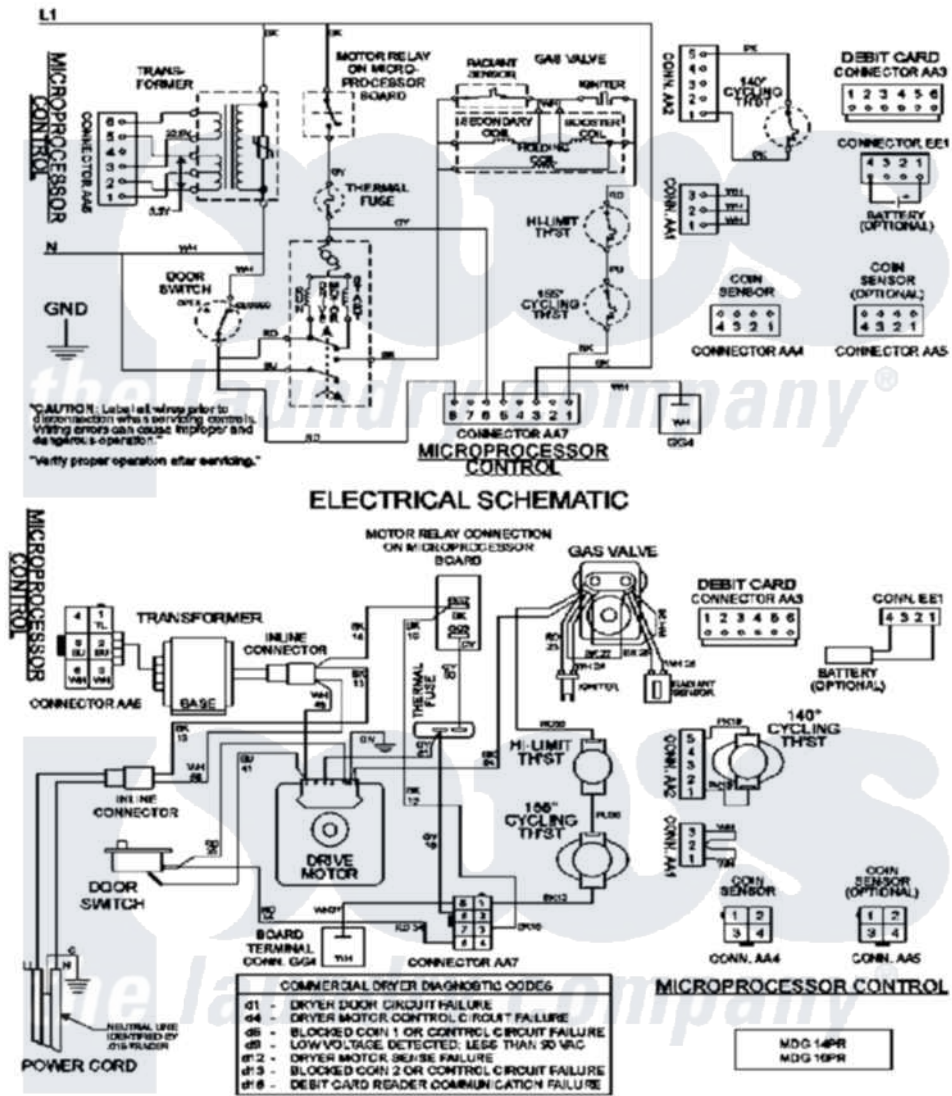

Maytag MDG21PRDWW 08 - WIRING INFORMATION

Maytag [Commercial Maytag MDG21PRDWW Dryer Parts](#) Parts Diagram 08 - WIRING INFORMATION
 Click on the part number to view part

Item	Original Part Number	Replaced By	Status	Part Description
001	NLA		Not Available	WIRING INFORMATION