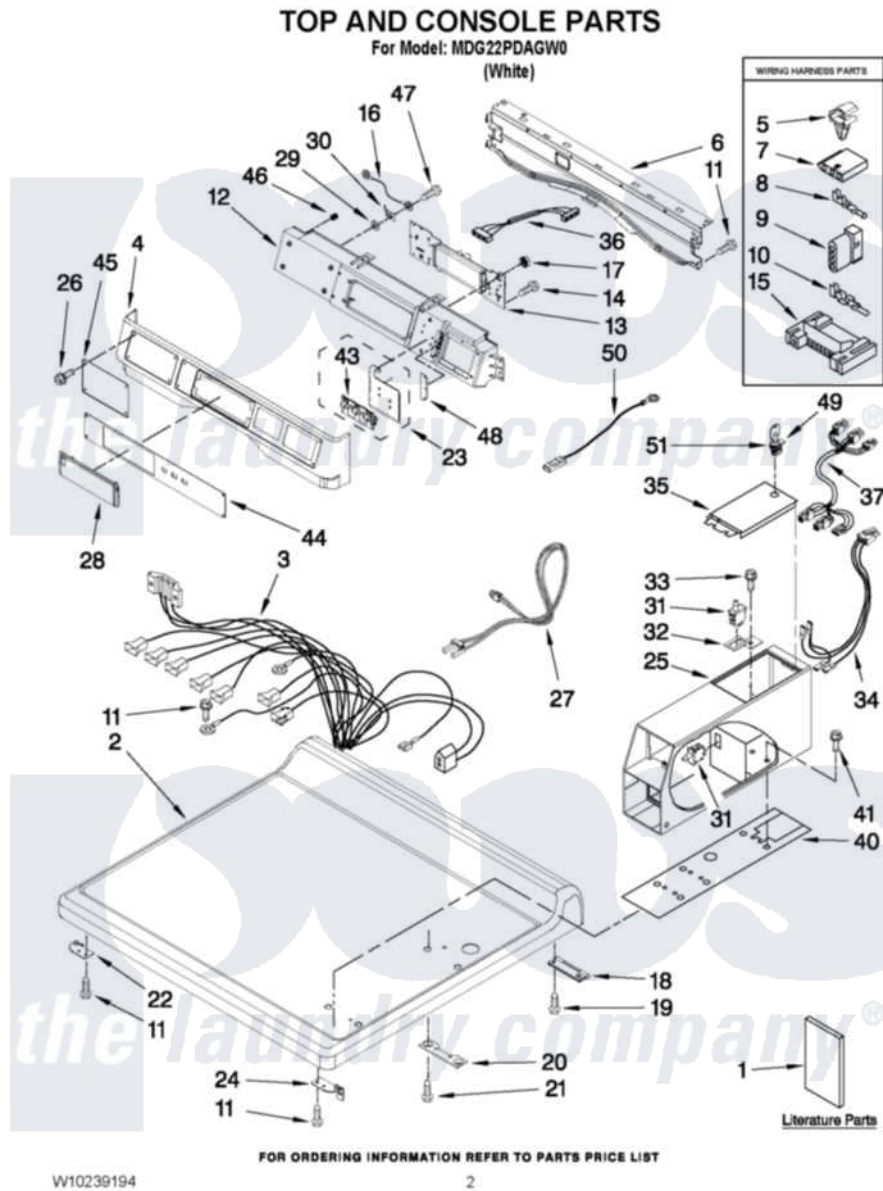

Maytag MDG22PDAGW0 01 - TOP AND CONSOLE PARTS

Maytag [Commercial Maytag MDG22PDAGW0 Dryer Parts](#) Parts Diagram 01 - TOP AND CONSOLE PARTS
Click on the part number to view part

Item	Original Part Number	Replaced By	Status	Part Description
1	W10233252			USER INSTRUCTION
"	W10239207		Not Available	INSTALLATION INSTRUCTION
"	W10239197		Not Available	Tech Sheet
"	W10239194			PARTS LIST
2	W10137411			Top
3	W10111046			Harness, Main
4	W10137459			Console
5	3394427			Clip-Harness
6	8565237			Bracket, Console
7	353424			Plug, Terminal
8	94614			Terminal
9	3936144			Do-It-Yourself Repair Manuals
10	94613	596797		Terminal
11	W10080700			Screw, 8-18 X 1/2
12	W10137427			Console
13	W10166343			User-Interface Assembly

14	489136		Screw, 3-24 X 1/32
15	3395683		Receptacle, Multi-Terminal
16	W10188087		Ground Wire Assembly
17	W10139046		Nut 6-32
18	8565018		Assembly, Hinge And Pin
19	W10080310		Screw, 8-18 X 1/2
20	3347825	3353813	Plate, Mounting
21	98445		Screw, 10-16 X 3/4
22	W10137445		Bracket - Top Panel, Left
23	W10135255		Assembly, Membrane Switch And Backer Plate
24	W10137444		Bracket - Top Panel, Right
25	W10171128		Meter Case
26	W10137457		Screw, 8-32 X 3/64
27	W10247389		Sensor
28	W10131114		Cover, Display
29	W10189075		Washer, Brass
30	3373818		Tab-Grounding
31	W10131838		Switch, Vault And Service Door
32	W10133508		Bracket, Service Switch
33	W10139210		Screw, 8-18 X 5/16
34	W10211244		Wire, Harness Service Switch
35	3351136		Service Door Assembly
36	W10166307		Harness, Communication
37	W10166308		Harness, Meter Case
40	W10137448		Cushion, Meter Case
41	W10223792		Bolt, Meter Case Mounting
"	W10223799		Bolt, Meter Case Mounting
43	W10131113		Push Button
44	W10135194		Fascia-Console
45	W10137461		Fascia-Dispenser
46	W10189313		Inserts
47	488234		Screw 8-32 X 1/4
48	W10187276		Seal, Console
49	W10156125		Cam-Lock
50	W10257051		Jumper, Static
51	8316526	4396668	Lock-Cam