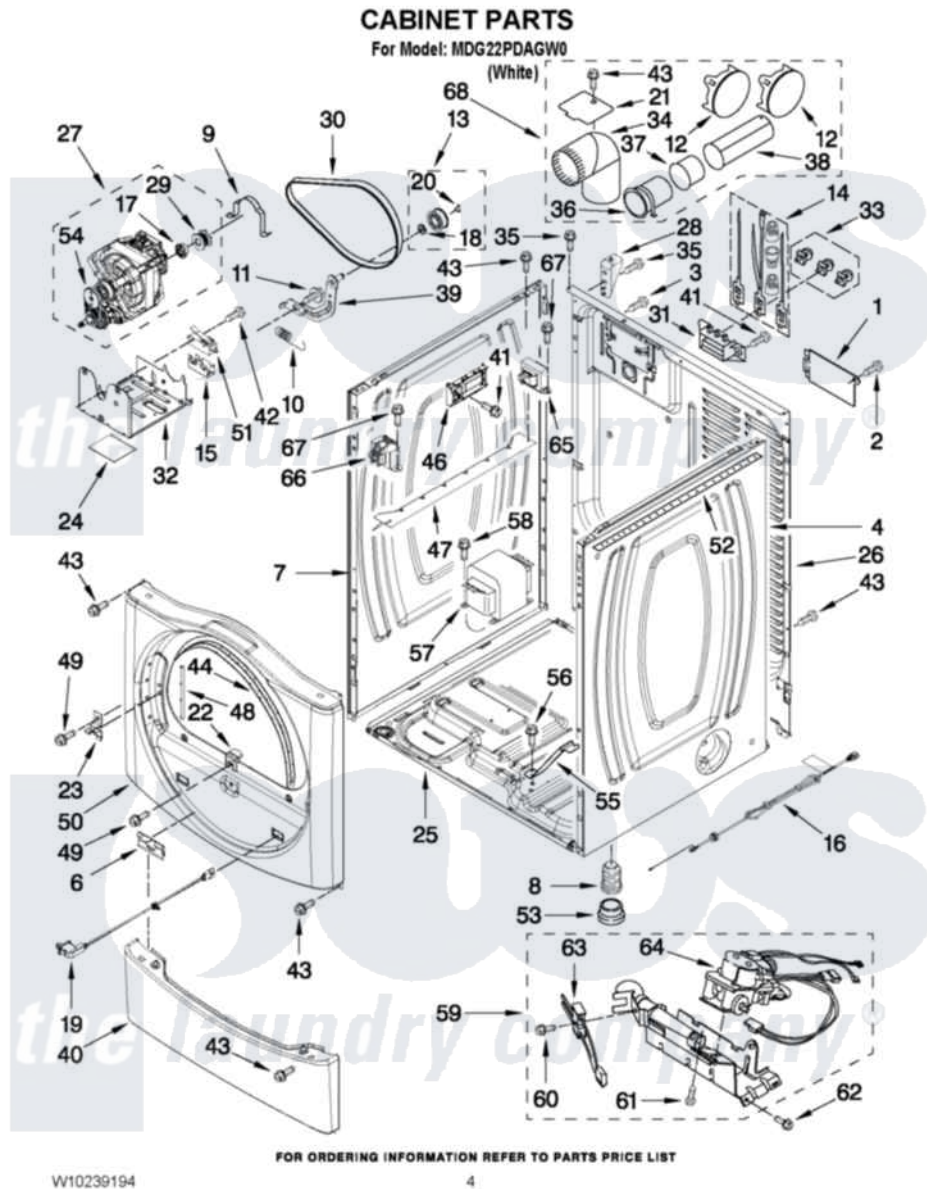

# Maytag MDG22PDAGW0 02 - CABINET PARTS

Maytag [Commercial Maytag MDG22PDAGW0 Dryer Parts](#) Parts Diagram 02 - CABINET PARTS  
 Click on the part number to view part

Item	Original Part Number	Replaced By	Status	Part Description
1	8576583	<a href="#">W10119283</a>		Cover, Terminal Block
2	3390814	<a href="#">90767</a>		Screw, 8A X 3/8 HeX Washer Head Tapping
3	8533974	<a href="#">4331106</a>		Screw, No.10-32 X 7/16
4	<a href="#">8565048</a>			Panel, Side
6	<a href="#">8519459</a>			Clip, Toe Panel
7	<a href="#">8565054</a>			Panel, Side
8	3392100	<a href="#">49621</a>		Feet-Leveling
NI	<a href="#">279810</a>			Foot-Optional
9	<a href="#">660658</a>			Clamp, Motor Mounting 343481 685441
10	<a href="#">3387374</a>			Spring, Idler
11	<a href="#">3389420</a>			Retainer-Idler 1/4-20 X 1/16
12	<a href="#">49252</a>			Plug, Multivent
13	3388672	<a href="#">279640</a>		Pulley-ldr
14	<a href="#">279318</a>			Terminal Tinned And Brass Panel