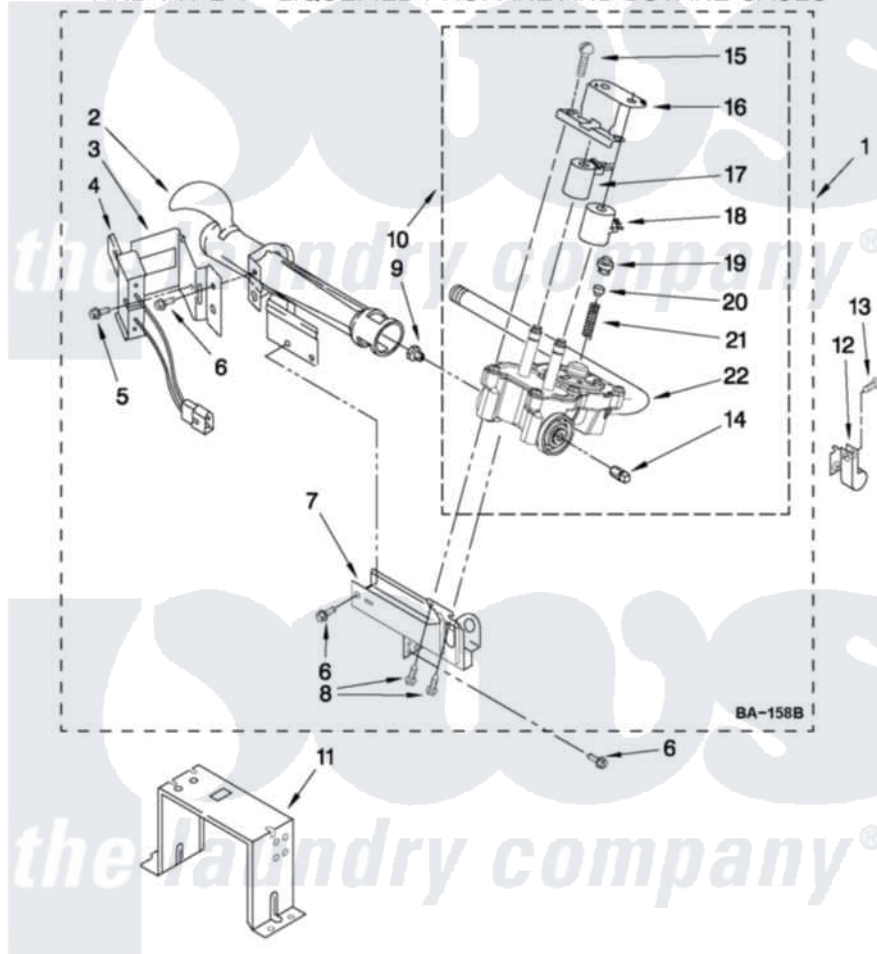

# Maytag MDG22PDAGW0 04 - W10096909 BURNER ASSEMBLY

## W10096909 BURNER ASSEMBLY

For Model: MDG22PDAGW0  
(White)

USE WITH TYPE 1 - NATURAL, TYPE 2 - MIXED,  
AND TYPE 4 - LIQUEFIED PROPANE AND BUTANE GASES

FOR ORDERING INFORMATION REFER TO PARTS PRICE LIST

W10239194

8

Maytag [Commercial Maytag MDG22PDAGW0 Dryer Parts](#) Parts Diagram 04 - W10096909 BURNER ASSEMBLY  
Click on the part number to view part

Item	Original Part Number	Replaced By	Status	Part Description
1	<a href="#">W10096909</a>			Burner Assembly 50 Hz
2	688617	<a href="#">693140</a>		Burner
3	<a href="#">694298</a>			Bracket, Ignitor
4	686590	<a href="#">279311</a>		Ignitor
5	W10080730	<a href="#">3393909</a>		Screw, 8-32 X 7/8
6	<a href="#">W10080320</a>			Screw, 10-16 X 1/2
7	3389871		Not Available	Base, Burner
8	W10080630	<a href="#">3387057</a>		Screw, 10-16 X 1/2 Orifice, Burner
9	<a href="#">234660</a>			Orifice, Burner Type 1
10	<a href="#">8281918</a>			Valve, Gas 60 Hz
11	<a href="#">3389889</a>			Bracket, Support
12	<a href="#">3978776</a>			Bracket, Gas Pipe Switch
13	3390647	<a href="#">488729</a>		Screw
14	<a href="#">W10295523</a>			Plug, Pipe
15	<a href="#">694421</a>			Screw, Bracket Mounting
16	<a href="#">694538</a>			Bracket, Shunt