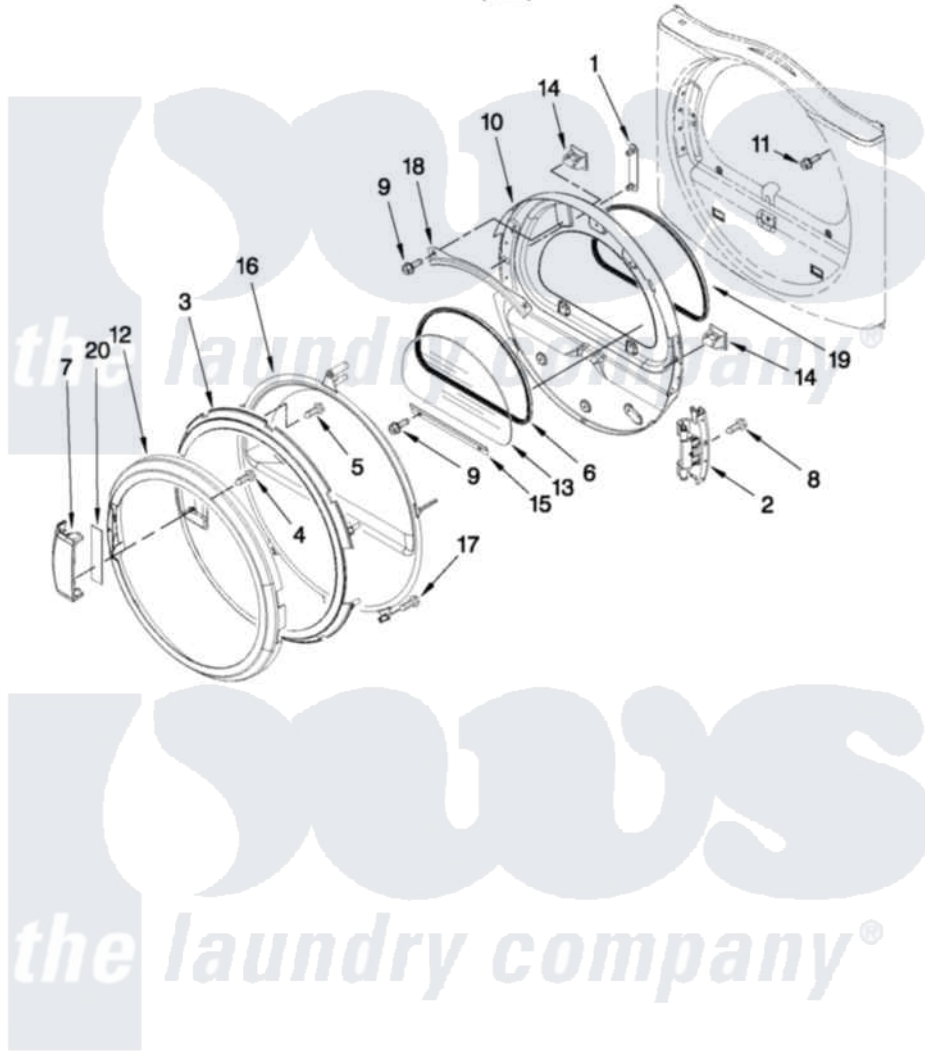

Maytag MDG22PDAGW0 05 - DOOR PARTS

DOOR PARTS For Model: MDG22PDAGW0 (White)

W10239194

FOR ORDERING INFORMATION REFER TO PARTS PRICE LIST

10

Maytag [Commercial Maytag MDG22PDAGW0 Dryer Parts](#) Parts Diagram 05 - DOOR PARTS
Click on the part number to view part

Item	Original Part Number	Replaced By	Status	Part Description
1	8565119			Label, Hinge Hole Cover
2	W10175141			Door Hinge Assembly
3	W10137467			Assembly, Door Intermediate
4	W10080840			Screw, 8-18 X 5/8
5	3400618			Screw, 6-19 X 3/8
6	8579663			Seal, Window
7	W10117477	W10112976		Handle, Door
8	W10159996			Screw, 10-24 X 25/64
9	W10080720			Screw, 10-16
10	W10259900	W10164062		Door Assembly
11	355515			Screw, 8-18 X 11/16
12	W10112916			Door, Outer Ring
13	8565117	W10286878		Window
14	690081	279570		Latch
15	8519354			Retainer-Window
16	8580059			Door, Intermediate

17

[8534022](#)

Screw, 8-18 X 1/16

18

[8519356](#)

Retainer-Window

19

[W10163915](#)

Door Seal

20

[W10112927](#)

Pad, Door Handle