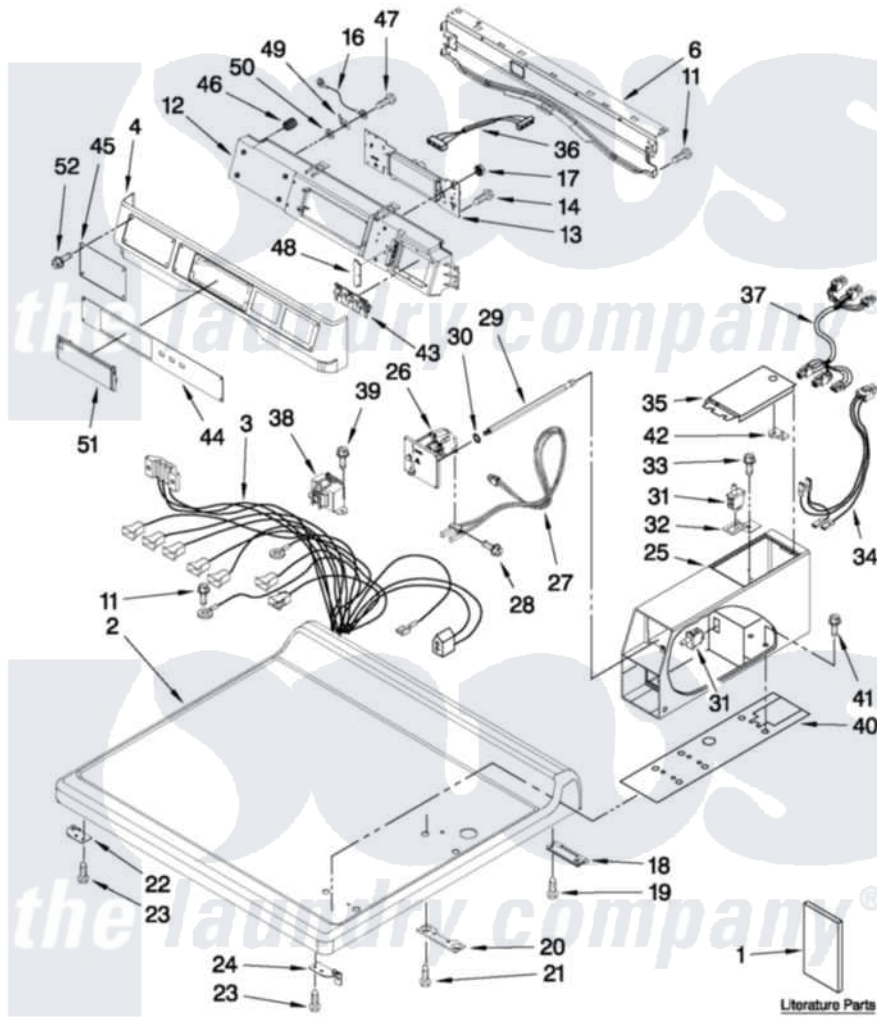

Maytag MDG22PDAWW0 01 - TOP AND CONSOLE PARTS

TOP AND CONSOLE PARTS

FOR MODEL: MDG22PDAWW0
(White)

FOR ORDERING INFORMATION REFER TO PARTS PRICE LIST

W10135170

2

Maytag [Commercial Maytag MDG22PDAWW0 Dryer Parts](#) Parts Diagram 01 - TOP AND CONSOLE PARTS
Click on the part number to view part

Item	Original Part Number	Replaced By	Status	Part Description
1	W10135154		Not Available	Installation Instructions
"	W10166332		Not Available	Tech Sheet
"	W10135170			Parts List
2	W10137411			Top
3	W10111006			Harness, Main
4	W10137459			Console
6	8565237			Bracket, Console
11	3390647	488729		Screw
12	W10137427			Console
13	W10137416			User-Interface Assembly
14	489136			Screw, 3-24 X 1/32
16	W10188087			Ground Wire Assembly
17	W10139046			Nut 6-32
18	8565018			Assembly, Hinge And Pin
19	342055	488627		Screw
20	3347825	3353813		Plate, Mounting

21	98445		Screw, 10-16 X 3/4
22	W10137445		Bracket - Top Panel, Left
23	W10015090	489442	Screw 3 2217757 Roller, Front
24	W10137444		Bracket - Top Panel, Right
25	W10171128		Meter Case
26	W10133242		Coin Drop Assembly
27	W10130178	W10247389	Sensor
28	W10142655		Screw, 6-20 X 1.00
29	W10137319		Hex-Bar Bolt
30	W10068270		Washer, Lock
31	W10131838		Switch, Vault And Service Door
32	W10133508		Bracket, Service Switch
33	W10139210		Screw, 8-18 X 5/16
34	W10139456		Wire Harness, Sensor Switch
35	3351136		Service Door Assembly
36	W10166307		Harness, Communication
37	W10166308		Harness, Meter Case
38	W10131839		Transformer 120 To 22.5 Vac
39	8533971	90767	Screw, 8A X 3/8 HeX Washer Head Tapping
40	W10137448		Cushion, Meter Case
41	3349065		Bolt, Meter Case Mounting
42	W10145154		Cam, Commercial Lock
43	W10131113		Push Button
44	W10137438		Fascia-Console
45	W10137461		Fascia-Dispenser
46	W10189313		Inserts
47	488234		Screw 8-32 X 1/4
48	W10187276		Seal, Console
49	3373818		Tab-Grounding
50	W10189075		Washer, Brass
51	W10131114		Cover, Display
52	W10137457		Screw, 8-32 X 3/64