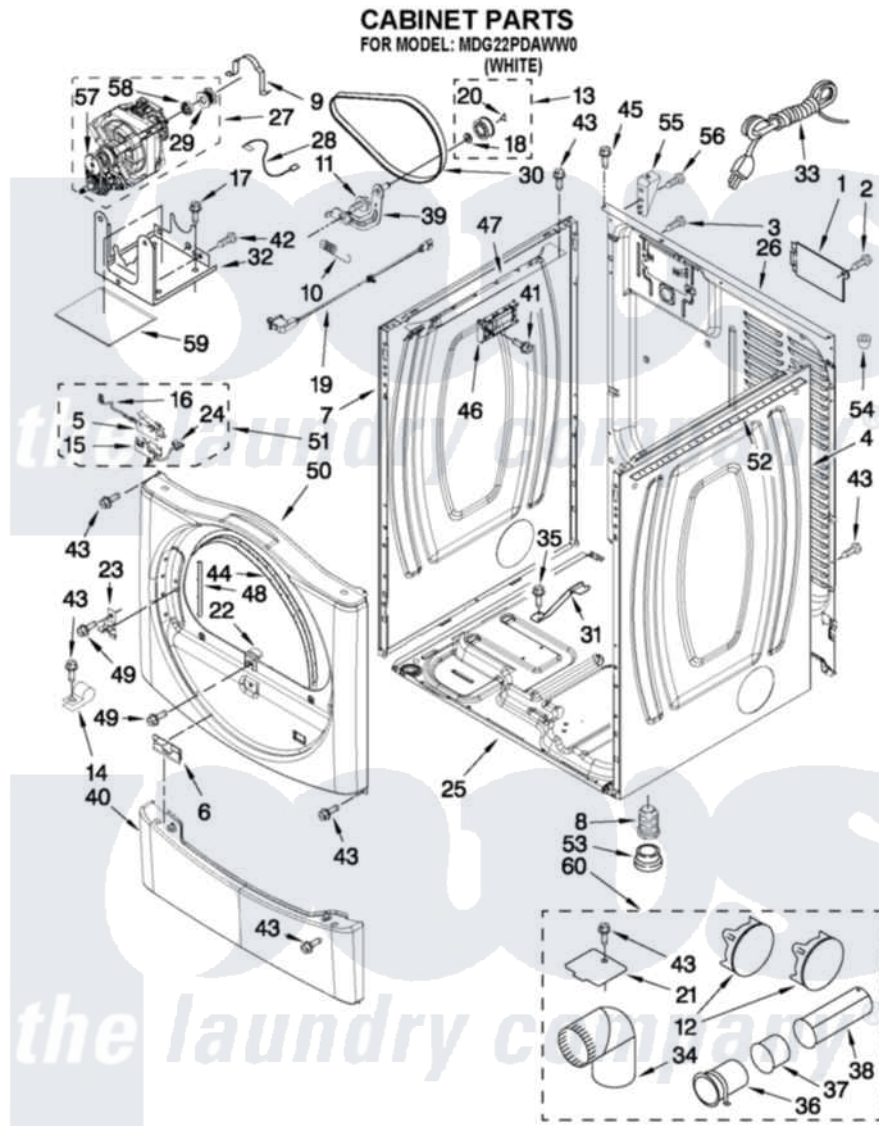

Maytag MDG22PDAWW0 02 - CABINET PARTS

FOR ORDERING INFORMATION REFER TO PARTS PRICE LIST

W10135170

4

Maytag [Commercial Maytag MDG22PDAWW0 Dryer Parts](#) Parts Diagram 02 - CABINET PARTS
 Click on the part number to view part

Item	Original Part Number	Replaced By	Status	Part Description
1	8317340			Cover, Terminal Block
2	3390814	90767		Screw, 8A X 3/8 HeX Washer Head Tapping
3	8533974	4331106		Screw, No.10-32 X 7/16
4	8565048			Panel, Side
5	8564010			Assembly, Switch And Actuator
6	8519459			Clip, Toe Panel
7	8565054			Panel, Side
8	3392100	49621		Feet-Leveling
NI	279810			Foot-Optional
9	660658			Clamp, Motor Mounting 343481 685441
10	3387374			Spring, Idler
11	3389420			Retainer-Idler 1/4-20 X 1/16
12	697750	W10470674		Dryer Exhaust Kit
13	3388672	279640		Pulley-ldr