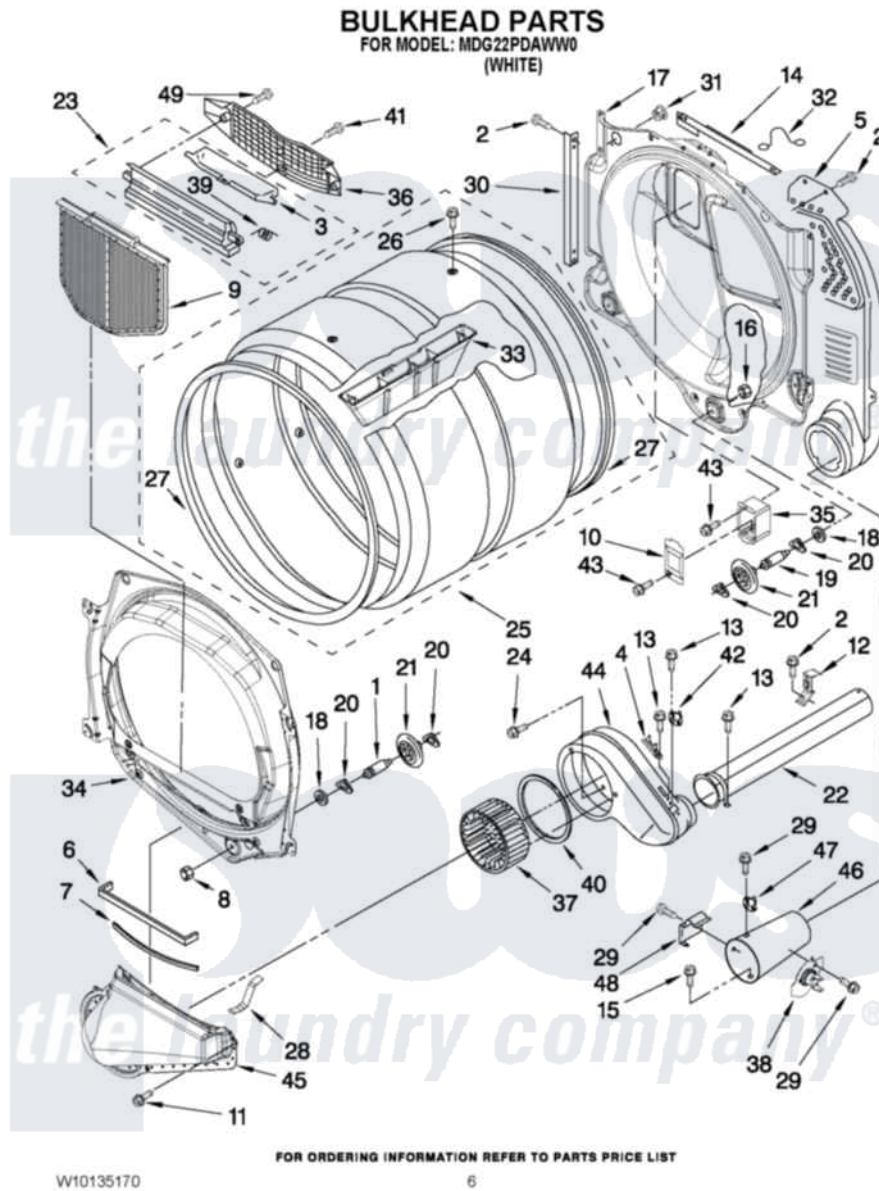

Maytag MDG22PDAWW0 03 - BULKHEAD PARTS

Maytag Commercial Maytag MDG22PDAWW0 Dryer Parts Parts Diagram 03 - BULKHEAD PARTS
Click on the part number to view part

Item	Original Part Number	Replaced By	Status	Part Description
1	8575324	W10359271		Shaft, Drum Roller Threads
2	3390647	488729		Screw
3	W10153413			Door, Lint Screen
4	3392519			Thermal Limiter
5	3394346			Air Duct Assembly
6	697813			Seal, Outlet Housing
7	697814	697813		Seal, Outlet Housing
8	3934666	W10080210		Nut, 3/8 X 16
9	W10049370	W10120998		Screen
10	3402841	8532165		Lens, Drum Light
11	359625	487240		Screw, For Mtg. Service Capacitor
12	8572105			Retainer, Toe Panel
13	8533971	90767		Screw, 8A X 3/8 HeX Washer Head Tapping
14	8571651	W10118337		Bracket-Bulkhead Upper Mounting

15	693995		Screw, Hex Head
16	W10001120	W10080190	Nut, 3/8-16
17	8520836		Bulkhead, Rear
18	3387459	W10080960	Washer, Support
19	8575325	W10359272	Shaft, Roller Drum Threads
20	690997		Washer, Thrust
21	8536973	W10314173	Support
22	8563728		Exhaust Pipe
23	W10153423		Outlet Grille, Housing Assembly
24	489463		Screw, 8-18 X 1/16
25	W10153420		Complete Drum Assembly
26	W10109200		Screw, Baffle Mounting
27	W10166807	280114	Seal
28	8066208		Clip-Exhaust
29	90767		Screw, 8A X 3/8 HeX Washer Head Tapping
30	8519221	W10118335	Channel Bracket, Rear Bulkhead
31	8529007		Plug, Rear Bulkhead
32	3401707		Jumper, Tco-High Limit
33	W10153409		Baffle, Drum
34	8565061		Bulkhead, Front
35	8578825		Bracket, Drum Light
36	W10153412		Grille, Outlet
37	W10168564	W10349492	Wheel, Blower
38	8573713		Thermal-Cutoff
39	3394986		Spring, Lint Screen Door
40	697770		Seal, Cover Plate Blower Housing
41	695240	488729	Screw
42	8577274		Thermostat 295F
43	487909	488729	Screw
44	8544362	W10119255	Housing, Blower
45	8066168	W10128606	Duct-Lint
46	8573824		Funnel, Bumer
47	8573028		Thermostat, High-Limit 205 F
48	338906		Radiant, Sensor
49	3387230		Screw, 10-16 X 13/16