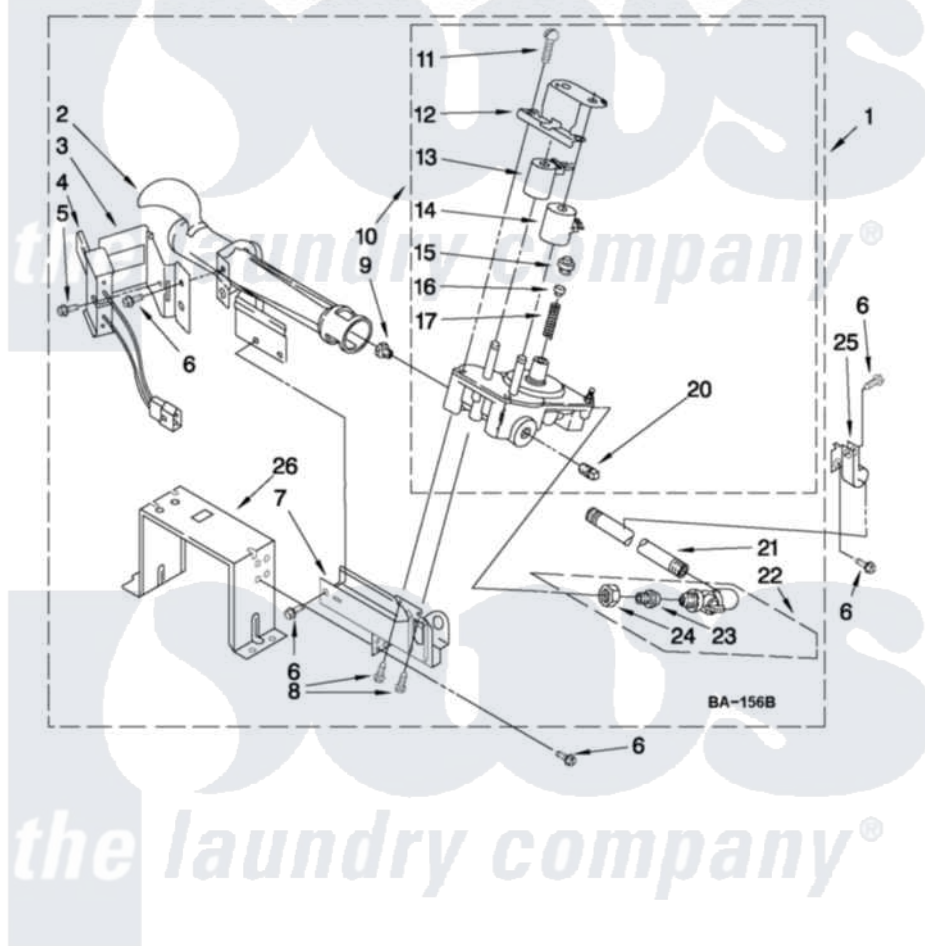

# Maytag MDG22PDAWW0 04 - W10135231 BURNER ASSEMBLY

## W10135231 BURNER ASSEMBLY

FOR MODEL: MDG22PDAWW0  
(WHITE)

USE WITH TYPE 1 - NATURAL, TYPE 2 - MIXED,  
AND TYPE 4 - LIQUEFIED PROPANE AND BUTANE GASES

FOR ORDERING INFORMATION REFER TO PARTS PRICE LIST

W10135170

8

Maytag [Commercial Maytag MDG22PDAWW0 Dryer Parts](#) Parts Diagram 04 - W10135231 BURNER ASSEMBLY  
Click on the part number to view part

Item	Original Part Number	Replaced By	Status	Part Description
1	<a href="#">W10135231</a>	<a href="#">W10492508</a>		Burner-Gas
2	688617	<a href="#">693140</a>		Burner
3	<a href="#">694298</a>			Bracket, Ignitor
4	686590	<a href="#">279311</a>		Ignitor
5	<a href="#">3393909</a>			Screw, 8-32 X 7/8
6	343641	<a href="#">681414</a>		Screw, 10AB X 1/2
7	3389871		Not Available	Base, Burner
8	<a href="#">3387057</a>			Screw, 10-16 X 1/2 Orifice, Burner
9	<a href="#">234870</a>			Orifice, Burner
"	<a href="#">234868</a>			Orifice, Burner
10	<a href="#">W10141728</a>			Valve, Gas 60 Hz
11	<a href="#">694421</a>			Screw, Bracket Mounting
12	<a href="#">694538</a>			Bracket, Shunt
13	<a href="#">694540</a>			Coil, 60 Hz
14	<a href="#">694539</a>			Coil, 60 Hz
15	<a href="#">694424</a>			Leak, Limiter

16	<a href="#">694423</a>		Screw, Regulator Adjustment
17	<a href="#">694422</a>		Spring, Regulator
20	239822	<a href="#">W10295523</a>	Plug, Pipe
21	<a href="#">W10110395</a>		Pipe, Gas Supply
22	<a href="#">697441</a>		Valve And Union Shut-Off
23	<a href="#">3393767</a>		Pipe, Tail
24	<a href="#">233076</a>		Nut, Compression
25	<a href="#">3387561</a>		Clamp-Pipe
26	<a href="#">3389889</a>		Bracket, Support
NI	<a href="#">W10436933</a>		Conversion Kit To Type L.P.G.