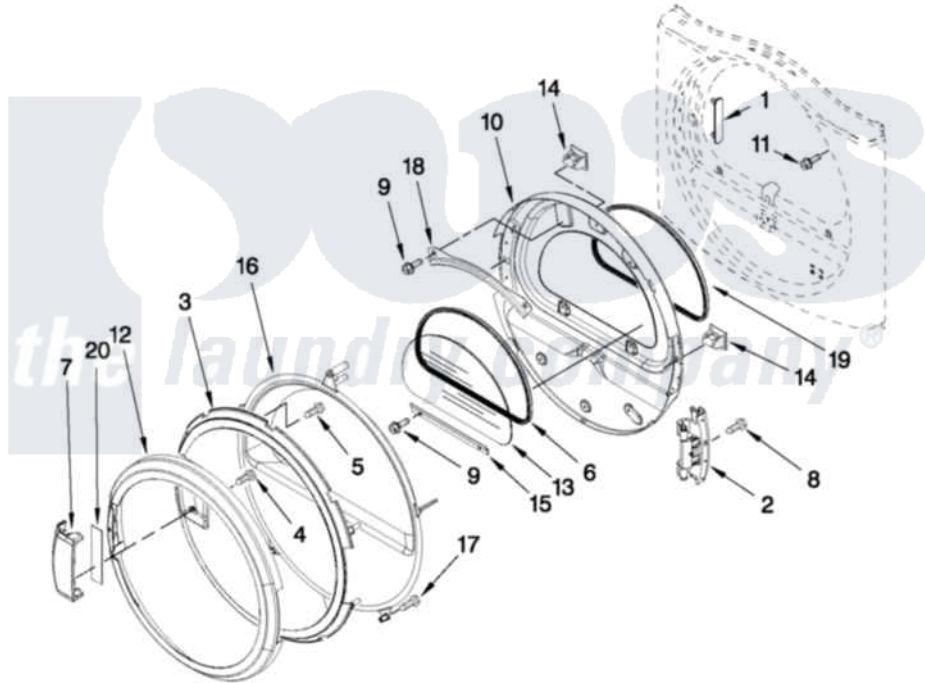

Maytag MDG22PDAWW0 05 - DOOR PARTS

DOOR PARTS FOR MODEL: MDG22PDAWW0 (WHITE)

FOR ORDERING INFORMATION REFER TO PARTS PRICE LIST

W10135170

10

Maytag [Commercial Maytag MDG22PDAWW0 Dryer Parts](#) Parts Diagram 05 - DOOR PARTS
Click on the part number to view part

Item	Original Part Number	Replaced By	Status	Part Description
1	8565119			Label, Hinge Hole Cover
2	8578887			Door Hinge Assembly
3	W10137467			Assembly, Door Intermediate
4	9742177			Screw, 8-18 X .625
5	3400618			Screw, 6-19 X 3/8
6	8579663			Seal, Window
7	W10117477	W10112976		Handle, Door
8	W10159996			Screw, 10-24 X 25/64
9	3393258	3373329D		Screw
10	8578933	W10164062		Door Assembly
11	355515			Screw, 8-18 X 11/16
12	W10112916			Door, Outer Ring
13	8565117	W10286878		Window
14	690081	279570		Latch
15	8519354			Retainer-Window
16	8580059			Door, Intermediate

17	8534022		Screw, 8-18 X 1/16
18	8519356		Retainer-Window
19	N/P	Not Available	DOOR SEAL (NOT SERVICEABLE)
20	W10112927		Pad, Door Handle