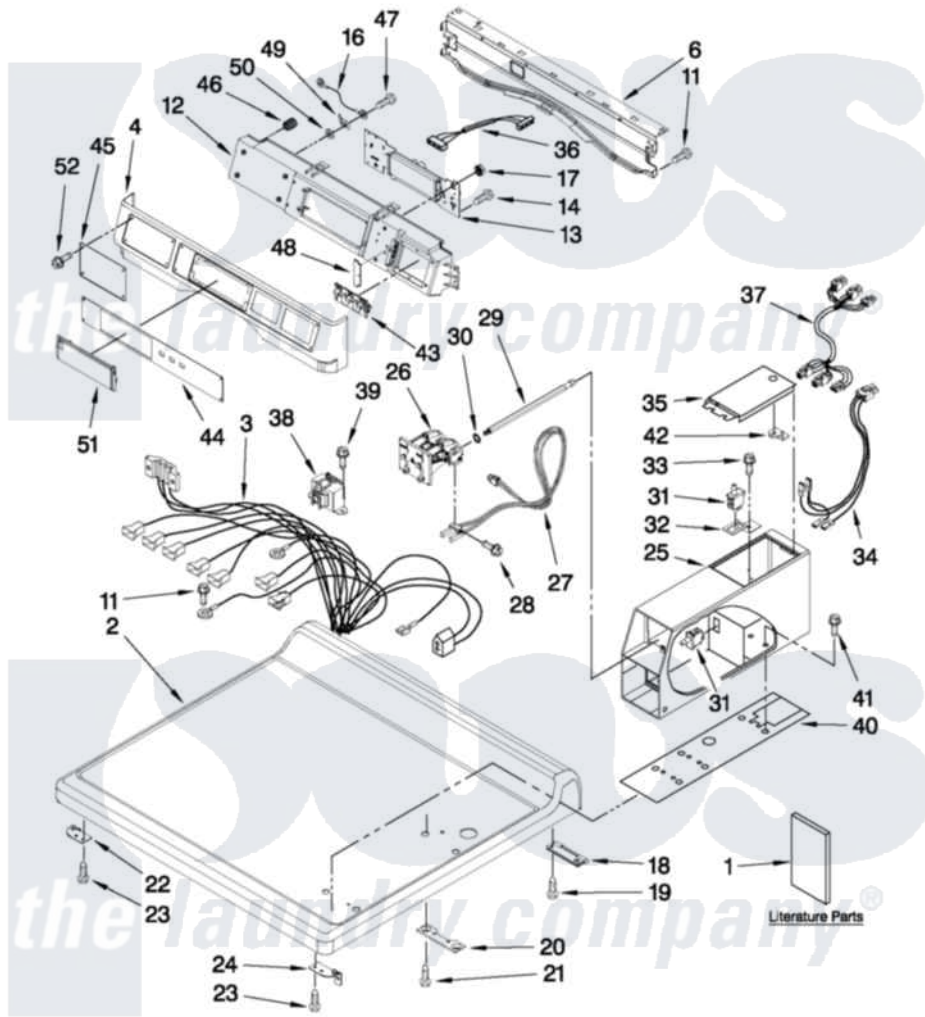

Maytag MDG22PDAXW0 01 - TOP AND CONSOLE PARTS

TOP AND CONSOLE PARTS

For Model: MDG22PDAXW0
(White)

FOR ORDERING INFORMATION REFER TO PARTS PRICE LIST

W10135172

2

Maytag [Commercial Maytag MDG22PDAXW0 Dryer Parts](#) Parts Diagram 01 - TOP AND CONSOLE PARTS

[Click on the part number to view part](#)

Item	Original Part Number	Replaced By	Status	Part Description
1	W10135154		Not Available	Installation Instructions
"	W10166332		Not Available	Tech Sheet
"	W10135172			Parts List
2	W10137411			Top
3	W10111006			Harness, Main
4	W10137459			Console
6	8565237			Bracket, Console
11	3390647	488729		Screw
12	W10137427			Console
13	W10137416			User-Interface Assembly
14	489136			Screw, 3-24 X 1/32
16	W10188087			Ground Wire Assembly
17	W10139046			Nut 6-32
18	8565018			Assembly, Hinge And Pin
19	342055	488627		Screw
20	3347825	3353813		Plate, Mounting

21	98445		Screw, 10-16 X 3/4
22	W10137445		Bracket - Top Panel, Left
23	W10015090	489442	Screw 3 2217757 Roller, Front
24	W10137444		Bracket - Top Panel, Right
25	W10171128		Meter Case
26	W10133245		Dual Coin Drop Assembly
27	W10130178	W10247389	Sensor
28	W10142655		Screw, 6-20 X 1.00
29	W10137319		Hex-Bar Bolt
30	W10068270		Washer, Lock
31	W10131838		Switch, Vault And Service Door
32	W10133508		Bracket, Service Switch
33	W10139210		Screw, 8-18 X 5/16
34	W10139456		Wire Harness, Sensor Switch
35	3351136		Service Door Assembly
36	W10166307		Harness, Communication
37	W10166308		Harness, Meter Case
38	W10131839		Transformer 120 To 22.5 Vac
39	8533971	90767	Screw, 8A X 3/8 HeX Washer Head Tapping
40	W10137448		Cushion, Meter Case
41	3349065		Bolt, Meter Case Mounting
42	W10145154		Cam, Commercial Lock
43	W10131113		Push Button
44	W10137438		Fascia-Console
45	W10137461		Fascia-Dispenser
46	W10189313		Inserts
47	488234		Screw 8-32 X 1/4
48	W10187276		Seal, Console
49	3373818		Tab-Grounding
50	W10189075		Washer, Brass
51	W10131114		Cover, Display
52	W10137457		Screw, 8-32 X 3/64