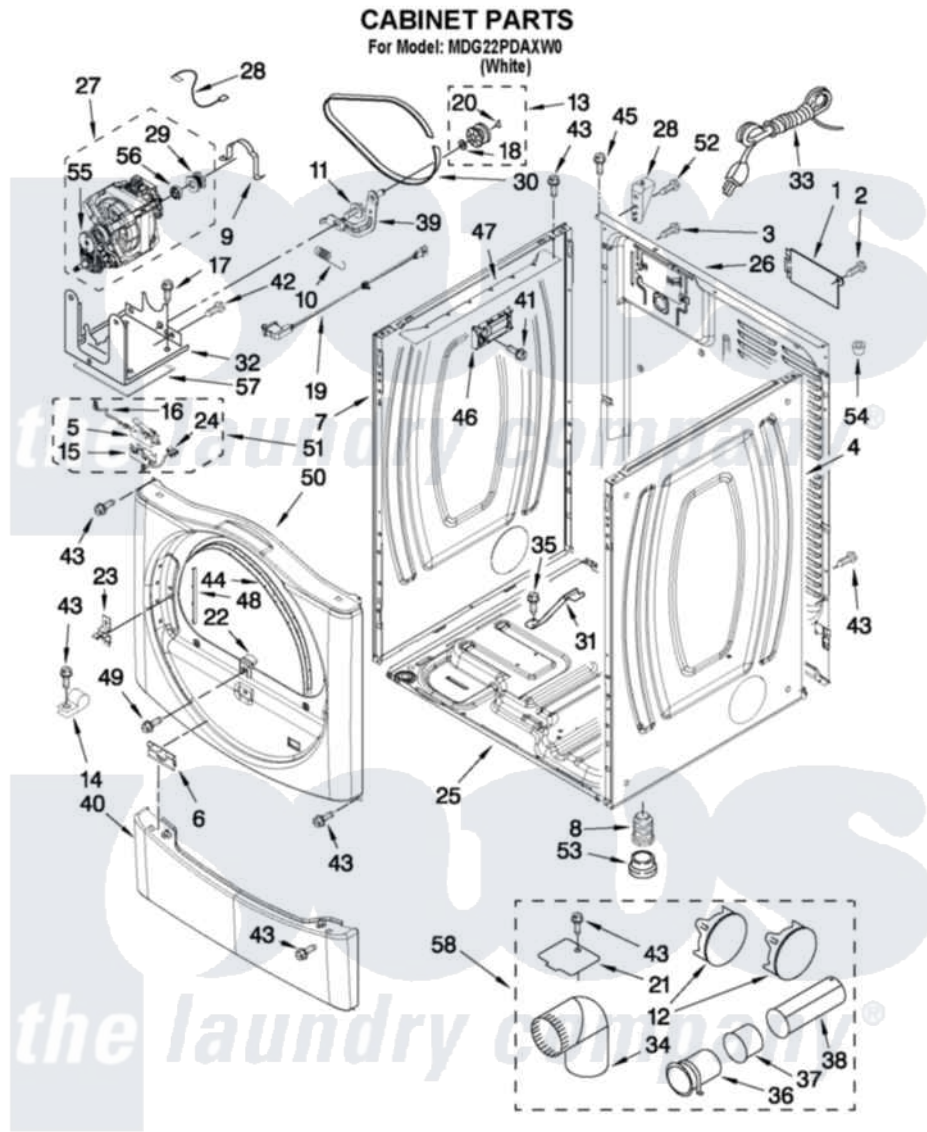

Maytag MDG22PDAXW0 02 - CABINET PARTS

W10135172

FOR ORDERING INFORMATION REFER TO PARTS PRICE LIST

4

Maytag Commercial Maytag MDG22PDAXW0 Dryer Parts Parts Diagram 02 - CABINET PARTS
 Click on the part number to view part

Item	Original Part Number	Replaced By	Status	Part Description
1	8317340			Cover, Terminal Block
2	3390814	90767		Screw, 8A X 3/8 HeX Washer Head Tapping
3	8533974	4331106		Screw, No.10-32 X 7/16
4	8565048			Panel, Side
5	8564010			Assembly, Switch And Actuator
6	8519459			Clip, Toe Panel
7	8565054			Panel, Side
8	3392100	49621		Feet-Leveling
NI	279810			Foot-Optional
9	660658			Clamp, Motor Mounting 343481 685441
10	3387374			Spring, Idler
11	3389420			Retainer-Idler 1/4-20 X 1/16
12	697750	W10470674		Dryer Exhaust Kit
13	3388672	279640		Pulley-ldr