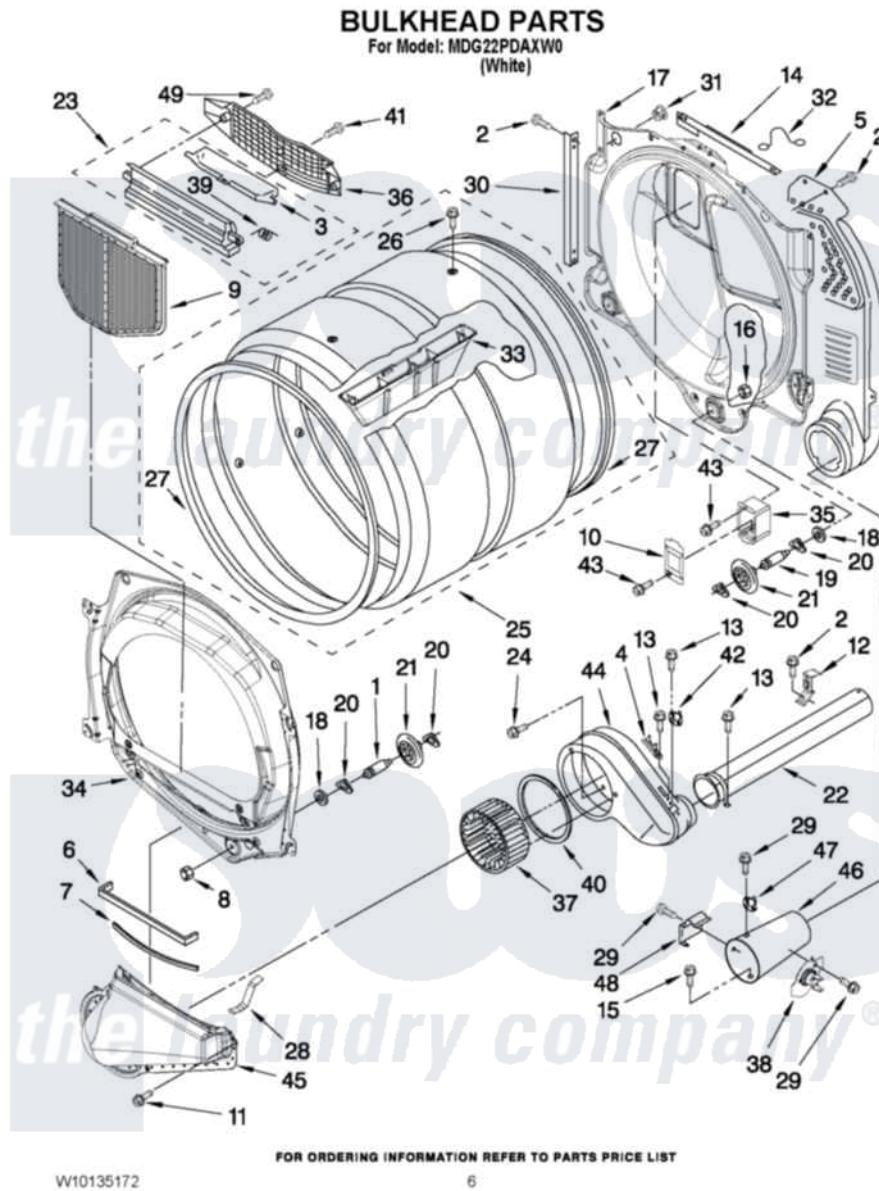

Maytag MDG22PDAXW0 03 - BULKHEAD PARTS

Maytag [Commercial Maytag MDG22PDAXW0 Dryer Parts](#) Parts Diagram 03 - BULKHEAD PARTS
Click on the part number to view part

Item	Original Part Number	Replaced By	Status	Part Description
1	8575324	W10359271		Shaft, Drum Roller Threads
2	3390647	488729		Screw
3	W10153413			Door, Lint Screen
4	3392519			Thermal Limiter
5	3394346			Air Duct Assembly
6	697813			Seal, Outlet Housing
7	697814	697813		Seal, Outlet Housing
8	3934666	W10080210		Nut, 3/8 X 16
9	W10049370	W10120998		Screen
10	3402841	8532165		Lens, Drum Light
11	359625	487240		Screw, For Mtg. Service Capacitor
12	8572105			Retainer, Toe Panel
13	8533971	90767		Screw, 8A X 3/8 HeX Washer Head Tapping
14	8571651	W10118337		Bracket-Bulkhead Upper Mounting

15	693995		Screw, Hex Head
16	W10001120	W10080190	Nut, 3/8-16
17	8520836		Bulkhead, Rear
18	3387459	W10080960	Washer, Support
19	8575325	W10359272	Shaft, Roller Drum Threads
20	690997		Washer, Thrust
21	8536973	W10314173	Support
22	8563728		Exhaust Pipe
23	W10153423		Outlet Grille, Housing Assembly
24	489463		Screw, 8-18 X 1/16
25	W10153420		Complete Drum Assembly
26	W10109200		Screw, Baffle Mounting
27	W10166807	280114	Seal
28	8066208		Clip-Exhaust
29	90767		Screw, 8A X 3/8 HeX Washer Head Tapping
30	8519221	W10118335	Channel Bracket, Rear Bulkhead
31	8529007		Plug, Rear Bulkhead
32	3401707		Jumper, Tco-High Limit
33	W10153409		Baffle, Drum
34	8565061		Bulkhead, Front
35	8578825		Bracket, Drum Light
36	W10153412		Grille, Outlet
37	W10168564	W10349492	Wheel, Blower
38	8573713		Thermal-Cutoff
39	3394986		Spring, Lint Screen Door
40	697770		Seal, Cover Plate Blower Housing
41	695240	488729	Screw
42	8577274		Thermostat 295F
43	487909	488729	Screw
44	8544362	W10119255	Housing, Blower
45	8066168	W10128606	Duct-Lint
46	8573824		Funnel, Bumer
47	8573028		Thermostat, High-Limit 205 F
48	338906		Radiant, Sensor
49	3387230		Screw, 10-16 X 13/16