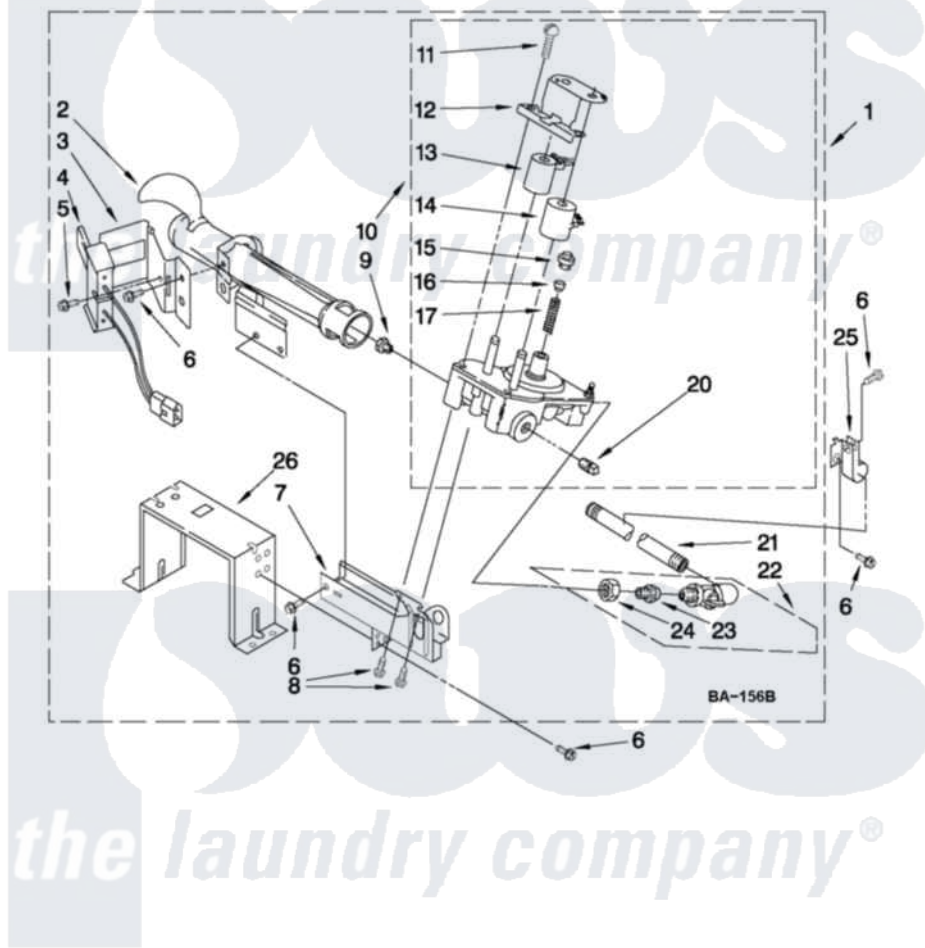

# Maytag MDG22PDAXW0 04 - W10135231 BURNER ASSEMBLY

## W10135231 BURNER ASSEMBLY

For Model: MDG22PDAXW0  
(White)

USE WITH TYPE 1 - NATURAL, TYPE 2 - MIXED,  
AND TYPE 4 - LIQUEFIED PROPANE AND BUTANE GASES

FOR ORDERING INFORMATION REFER TO PARTS PRICE LIST

W10135172

8

Maytag Commercial Maytag MDG22PDAXW0 Dryer Parts Parts Diagram 04 - W10135231 BURNER ASSEMBLY  
Click on the part number to view part

Item	Original Part Number	Replaced By	Status	Part Description
1	<a href="#">W10135231</a>	<a href="#">W10492508</a>		Burner-Gas
2	688617	<a href="#">693140</a>		Burner
3	<a href="#">694298</a>			Bracket, Ignitor
4	686590	<a href="#">279311</a>		Ignitor
5	<a href="#">3393909</a>			Screw, 8-32 X 7/8
6	343641	<a href="#">681414</a>		Screw, 10AB X 1/2
7	3389871		Not Available	Base, Burner
8	<a href="#">3387057</a>			Screw, 10-16 X 1/2 Orifice, Burner
9	<a href="#">234870</a>			Orifice, Burner
"	<a href="#">234868</a>			Orifice, Burner
10	<a href="#">W10141728</a>			Valve, Gas 60 Hz
11	<a href="#">694421</a>			Screw, Bracket Mounting
12	<a href="#">694538</a>			Bracket, Shunt
13	<a href="#">694540</a>			Coil, 60 Hz
14	<a href="#">694539</a>			Coil, 60 Hz
15	<a href="#">694424</a>			Leak, Limiter