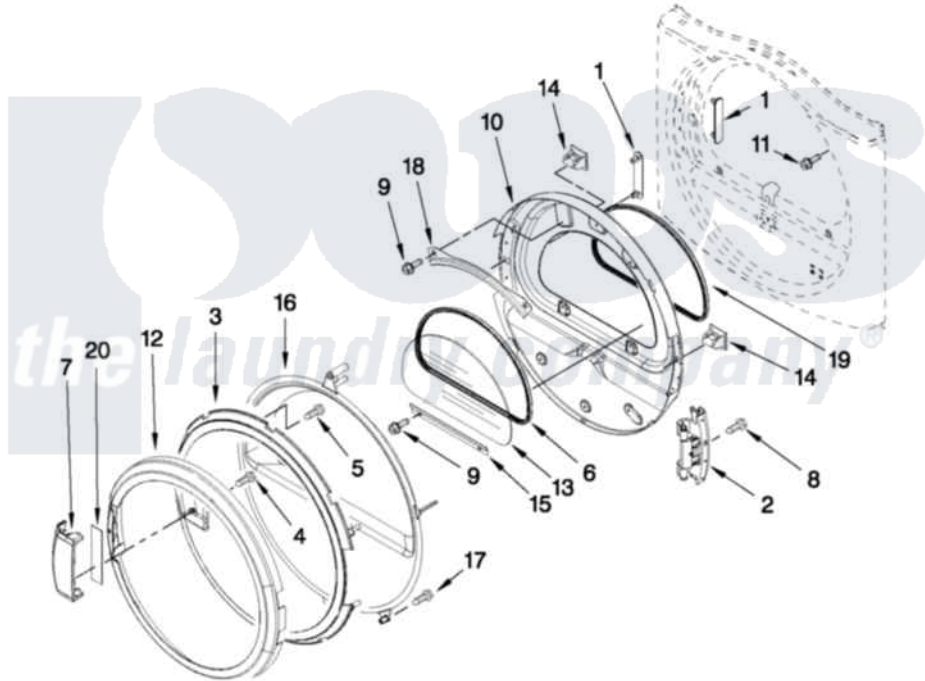

Maytag MDG22PDAXW0 05 - DOOR PARTS

DOOR PARTS For Model: MDG22PDAXW0 (White)

W10135172

FOR ORDERING INFORMATION REFER TO PARTS PRICE LIST

10

Maytag [Commercial Maytag MDG22PDAXW0 Dryer Parts](#) Parts Diagram 05 - DOOR PARTS
Click on the part number to view part

Item	Original Part Number	Replaced By	Status	Part Description
1	8565119			Label, Hinge Hole Cover
2	8578887			Door Hinge Assembly
3	W10137467			Assembly, Door Intermediate
4	9742177			Screw, 8-18 X .625
5	3400618			Screw, 6-19 X 3/8
6	8579663			Seal, Window
7	W10117477	W10112976		Handle, Door
8	W10159996			Screw, 10-24 X 25/64
9	3393258	3373329D		Screw
10	8578933	W10164062		Door Assembly
11	355515			Screw, 8-18 X 11/16
12	W10112916			Door, Outer Ring
13	8565117	W10286878		Window
14	690081	279570		Latch
15	8519354			Retainer-Window
16	8580059			Door, Intermediate

17	8534022		Screw, 8-18 X 1/16
18	8519356		Retainer-Window
19	N/P	Not Available	DOOR SEAL (NOT SERVICEABLE)
20	W10112927		Pad, Door Handle