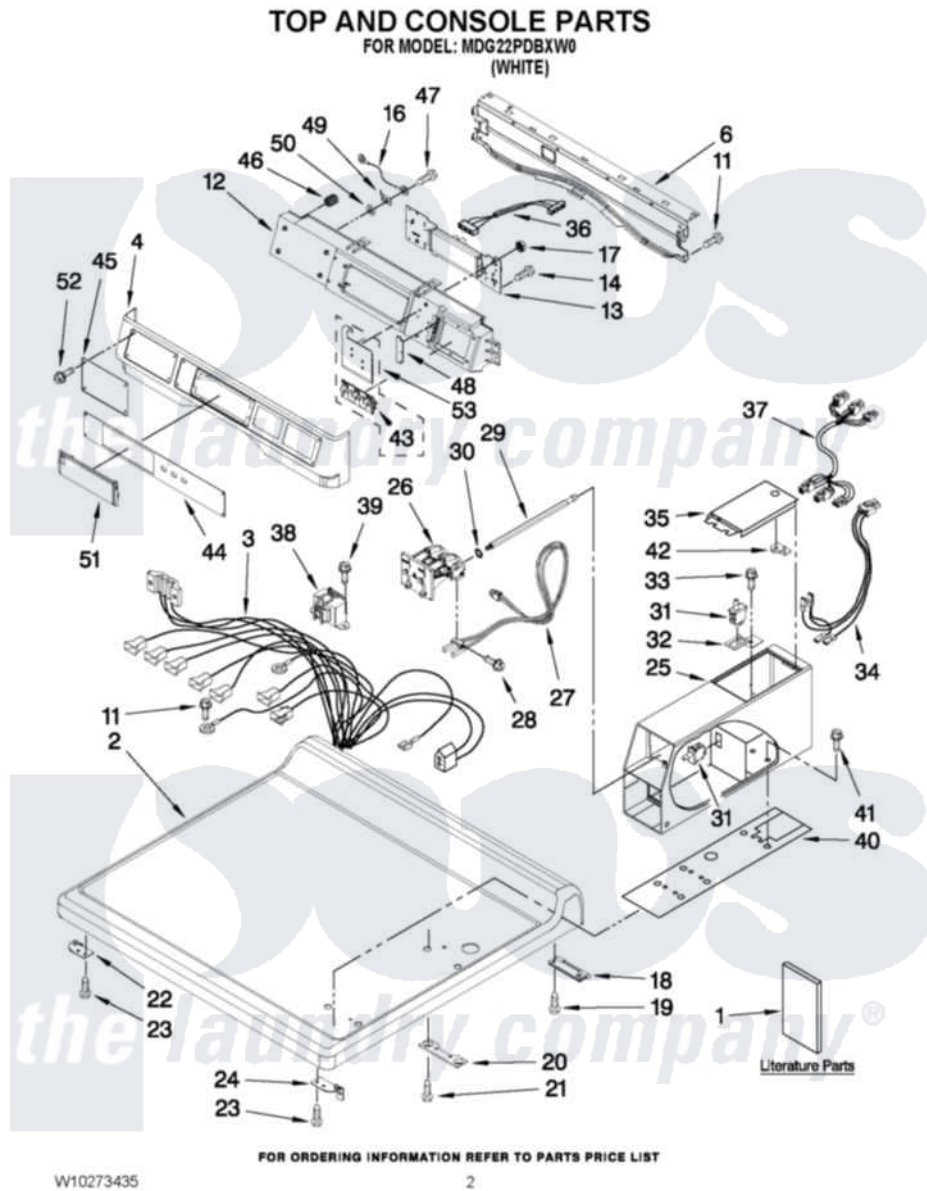

Maytag MDG22PDBXW0 01 - TOP AND CONSOLE PARTS

Maytag [Commercial Maytag MDG22PDBXW0 Dryer Parts](#) Parts Diagram 01 - TOP AND CONSOLE PARTS
[Click on the part number to view part](#)

Item	Original Part Number	Replaced By	Status	Part Description
1	W10135154		Not Available	Installation Instructions
"	W10239200		Not Available	TECH SHEET
"	W10273435			Parts List
2	W10137411			Top
3	W10111006			Harness, Main
4	W10137459			Console
6	8565237			Bracket, Console
11	3390647	488729		Screw
12	W10137427			Console
13	W10166360			User-Interface Assembly
14	489136			Screw, 3-24 X 1/32
16	W10188087			Ground Wire Assembly
17	W10139046			Nut 6-32
18	8565018			Assembly, Hinge And Pin
19	342055	488627		Screw
20	3347825	3353813		Plate, Mounting

21	98445		Screw, 10-16 X 3/4
22	W10137445		Bracket - Top Panel, Left
23	3390647	488729	Screw
24	W10137444		Bracket - Top Panel, Right
25	W10171128		Meter Case
26	W10133245		Dual Coin Drop Assembly
27	W10130178	W10247389	Sensor
28	W10142655		Screw, 6-20 X 1.00
29	W10137319		Hex-Bar Bolt
30	W10068270		Washer, Lock
31	W10131838		Switch, Vault And Service Door
32	W10133508		Bracket, Service Switch
33	W10139210		Screw, 8-18 X 5/16
34	W10139456		Wire Harness, Sensor Switch
35	3351136		Service Door Assembly
36	W10166307		Harness, Communication
37	W10166308		Harness, Meter Case
38	W10131839		Transformer 120 To 22.5 Vac
39	8533971	90767	Screw, 8A X 3/8 HeX Washer Head Tapping
40	W10137448		Cushion, Meter Case
41	W10223792		Bolt, Meter Case Mounting
"	W10223799		Bolt, Meter Case Mounting
42	W10156125		Cam-Lock
43	W10131113		Push Button
44	W10137438		Fascia-Console
45	W10137461		Fascia-Dispenser
46	W10189313		Inserts
47	488234		Screw 8-32 X 1/4
48	W10187276		Seal, Console
49	3373818		Tab-Grounding
50	W10189075		Washer, Brass
51	W10131114		Cover, Display
52	W10137457		Screw, 8-32 X 3/64
53	W10135255		Assembly, Membrane Switch And Backer Plate