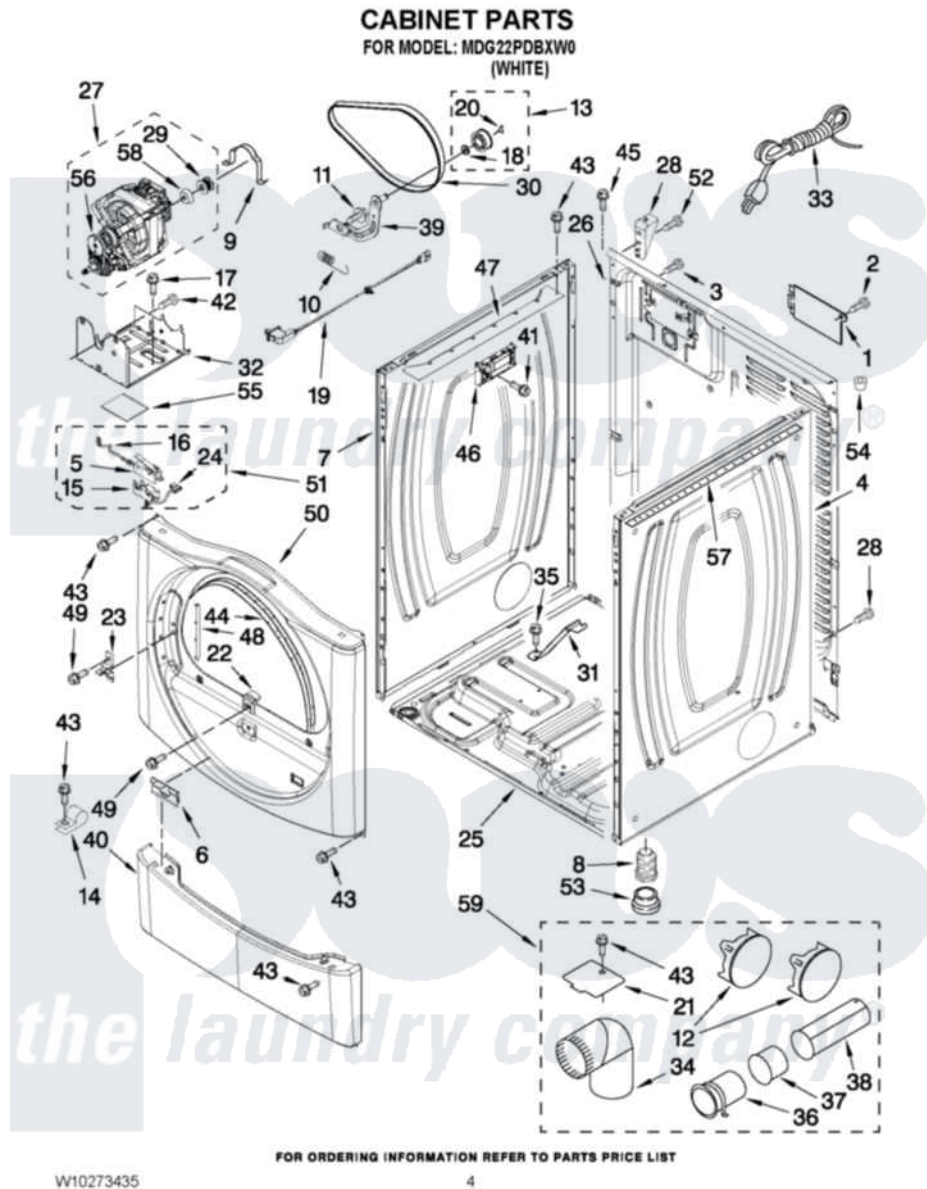

Maytag MDG22PDBXW0 02 - CABINET PARTS

Maytag [Commercial Maytag MDG22PDBXW0 Dryer Parts](#) Parts Diagram 02 - CABINET PARTS
Click on the part number to view part

Item	Original Part Number	Replaced By	Status	Part Description
1	8317340			Cover, Terminal Block
2	3390814	90767		Screw, 8A X 3/8 HeX Washer Head Tapping
3	8533974	4331106		Screw, No.10-32 X 7/16
4	8565048			Panel, Side
5	8564010			Assembly, Switch And Actuator
6	8519459			Clip, Toe Panel
7	8565054			Panel, Side
8	3392100	49621		Feet-Leveling
NI	279810			Foot-Optional
9	660658			Clamp, Motor Mounting 343481 685441
10	3387374			Spring, Idler
11	3389420			Retainer-Idler 1/4-20 X 1/16
12	49252			Plug, Multivent
13	3388672	279640		Pulley-ldr