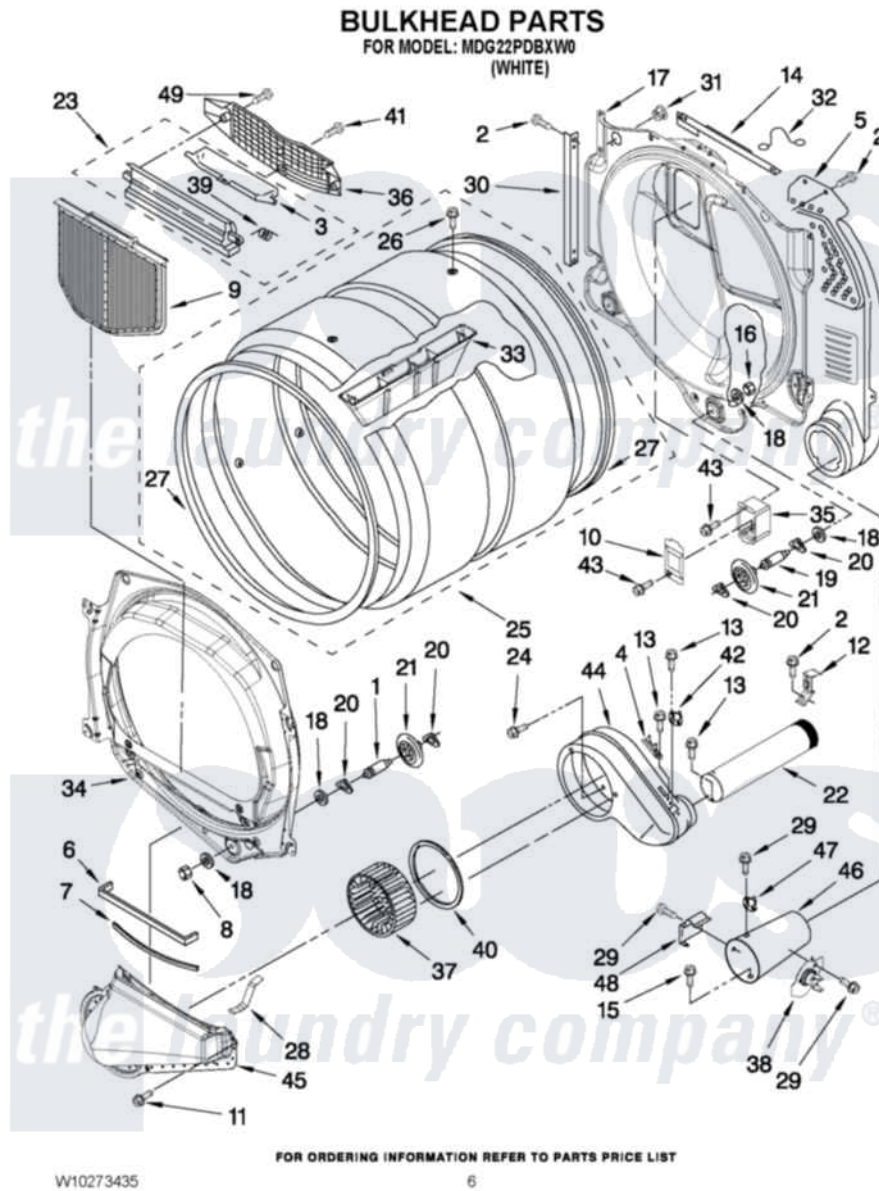

Maytag MDG22PDBXW0 03 - BULKHEAD PARTS

Maytag [Commercial Maytag MDG22PDBXW0 Dryer Parts](#) Parts Diagram 03 - BULKHEAD PARTS
Click on the part number to view part

Item	Original Part Number	Replaced By	Status	Part Description
1	8575324	W10359271		Shaft, Drum Roller Threads
2	3390647	488729		Screw
3	W10181925			Door, Lint Screen
4	3392519			Thermal Limiter
5	3394346			Air Duct Assembly
6	697813			Seal, Outlet Housing
7	697814	697813		Seal, Outlet Housing
8	3934666	W10080210		Nut, 3/8 X 16
9	W10049370	W10120998		Screen
10	3402841	8532165		Lens, Drum Light
11	359625	487240		Screw, For Mtg. Service Capacitor
12	8572105			Retainer, Toe Panel
13	8533971	90767		Screw, 8A X 3/8 HeX Washer Head Tapping
14	8571651	W10118337		Bracket-Bulkhead Upper Mounting

15	693995		Screw, Hex Head
16	W10001120	W10080190	Nut, 3/8-16
17	W10080170		Bulkhead, Rear
18	3387459	W10080960	Washer, Support
19	8575325	W10359272	Shaft, Roller Drum Threads
20	690997		Washer, Thrust
21	8536973	W10314173	Support
22	8563728		Exhaust Pipe
23	W10181928		Outlet Housing Assembly
24	489463		Screw, 8-18 X 1/16
25	W10153420		Complete Drum Assembly
26	W10219342		Screw, Baffle Mounting
27	W10166807	280114	Seal
28	8066208		Clip-Exhaust
29	90767		Screw, 8A X 3/8 HeX Washer Head Tapping
30	8519221	W10118335	Channel Bracket, Rear Bulkhead
31	8529007		Plug, Rear Bulkhead
32	3401707		Jumper, Tco-High Limit
33	W10153409		Baffle, Drum
34	8565061		Bulkhead, Front
35	8578825		Bracket, Drum Light
36	W10181926		Grille, Outlet
37	W10168564	W10349492	Wheel, Blower
38	8573713		Thermal-Cutoff
39	3394986		Spring, Lint Screen Door
40	697770		Seal, Cover Plate Blower Housing
41	695240	488729	Screw
42	8577274		Thermostat 295F
43	487909	488729	Screw
44	8544362	W10119255	Housing, Blower
45	8066168	W10128606	Duct-Lint
46	8573824		Funnel, Burner
47	3391912		Thermostat, High-Limit 255 F
48	338906		Radiant, Sensor
49	3387230		Screw, 10-16 X 13/16