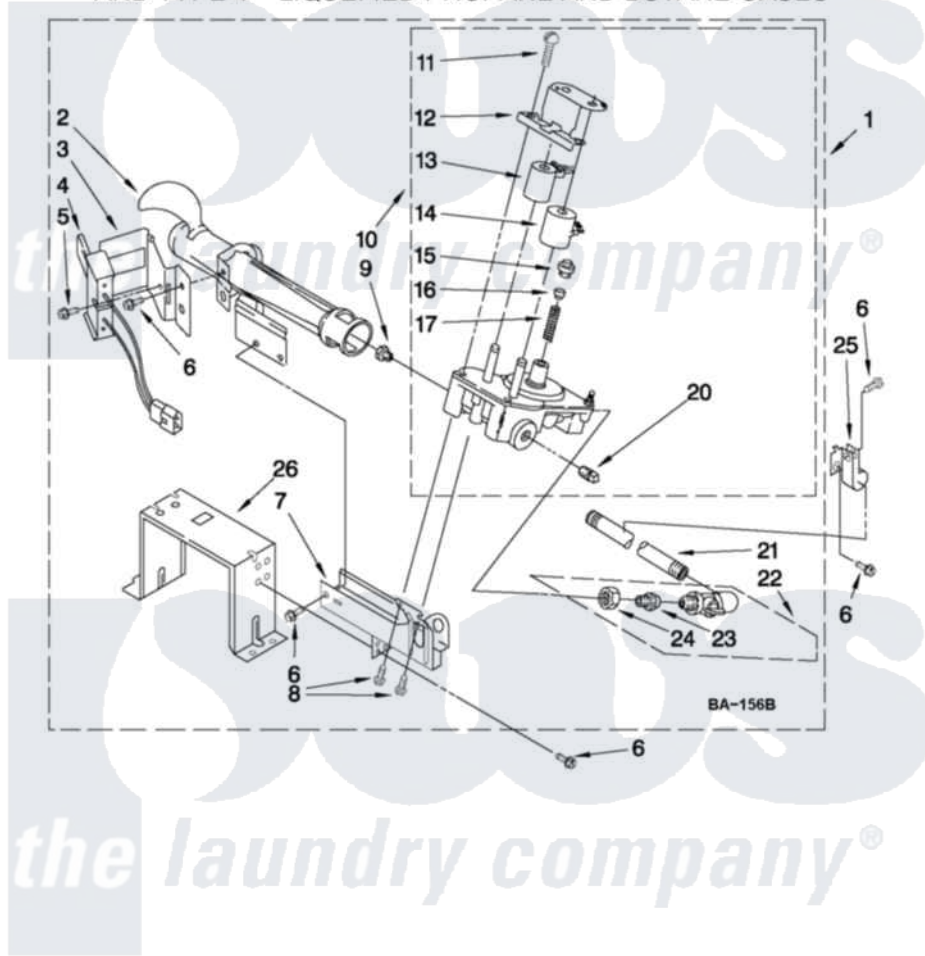

W10135231 BURNER ASSEMBLY

FOR MODEL: MDG22PDBXW0
(WHITE)

USE WITH TYPE 1 - NATURAL, TYPE 2 - MIXED,
AND TYPE 4 - LIQUEFIED PROPANE AND BUTANE GASES

W10273435

FOR ORDERING INFORMATION REFER TO PARTS PRICE LIST

8

Maytag Commercial Maytag MDG22PDBXW0 Dryer Parts Parts Diagram 04 - W10135231 BURNER ASSEMBLY
Click on the part number to view part

Item	Original Part Number	Replaced By	Status	Part Description
1	W10135231	W10492508		Burner-Gas
2	688617	693140		Burner
3	694298			Bracket, Ignitor
4	686590	279311		Ignitor
5	3393909			Screw, 8-32 X 7/8
6	343641	681414		Screw, 10AB X 1/2
7	3389871		Not Available	Base, Burner
8	3387057			Screw, 10-16 X 1/2 Orifice, Burner
9	234870			Orifice, Burner
"	234868			Orifice, Burner
10	W10141728			Valve, Gas 60 Hz
11	694421			Screw, Bracket Mounting
12	694538			Bracket, Shunt
13	694540			Coil, 60 Hz
14	694539			Coil, 60 Hz
15	694424			Leak, Limiter