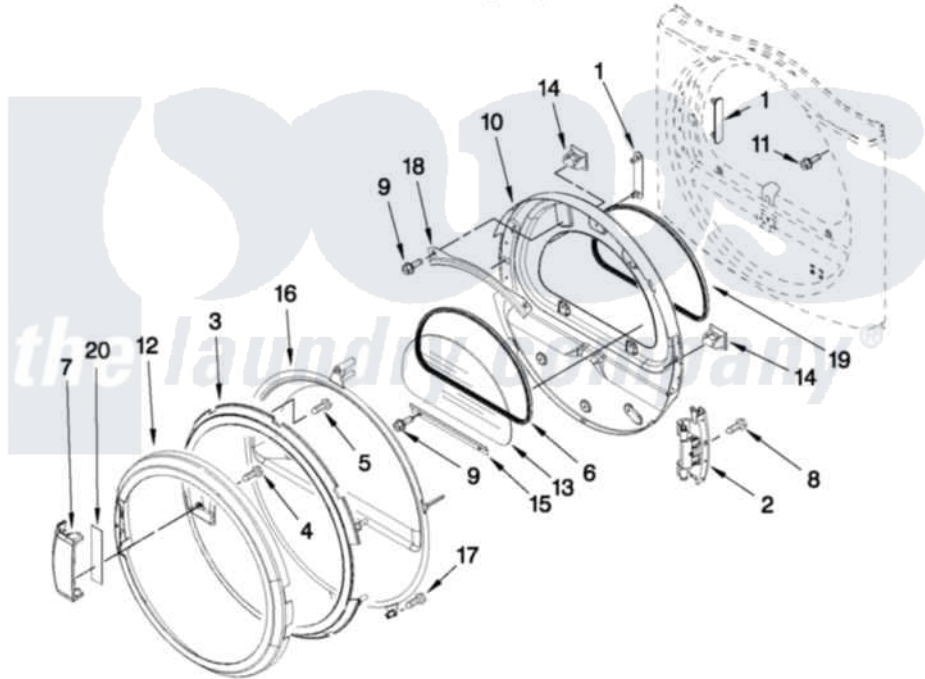

# Maytag MDG22PDBXW0 05 - DOOR PARTS

## DOOR PARTS FOR MODEL: MDG22PDBXW0 (WHITE)

W10273435

FOR ORDERING INFORMATION REFER TO PARTS PRICE LIST

10

Maytag [Commercial Maytag MDG22PDBXW0 Dryer Parts](#) Parts Diagram 05 - DOOR PARTS  
Click on the part number to view part

Item	Original Part Number	Replaced By	Status	Part Description
1	<a href="#">W10256915</a>			Label, Hinge Hole Cover
2	<a href="#">8578887</a>			Door Hinge Assembly
3	<a href="#">W10137467</a>			Assembly, Door Intermediate
4	<a href="#">9742177</a>			Screw, 8-18 X .625
5	<a href="#">3400618</a>			Screw, 6-19 X 3/8
6	<a href="#">8579663</a>			Seal, Window
7	<a href="#">W10117477</a>	<a href="#">W10112976</a>		Handle, Door
8	<a href="#">W10159996</a>			Screw, 10-24 X 25/64
9	3393258	<a href="#">3373329D</a>		Screw
10	W10259900	<a href="#">W10164062</a>		Door Assembly
11	<a href="#">355515</a>			Screw, 8-18 X 11/16
12	<a href="#">W10112916</a>			Door, Outer Ring
13	8565117	<a href="#">W10286878</a>		Window
14	690081	<a href="#">279570</a>		Latch
15	<a href="#">8519354</a>			Retainer-Window
16	<a href="#">8580059</a>			Door, Intermediate

Door Seal

20

[W10112927](#)

Pad, Door Handle