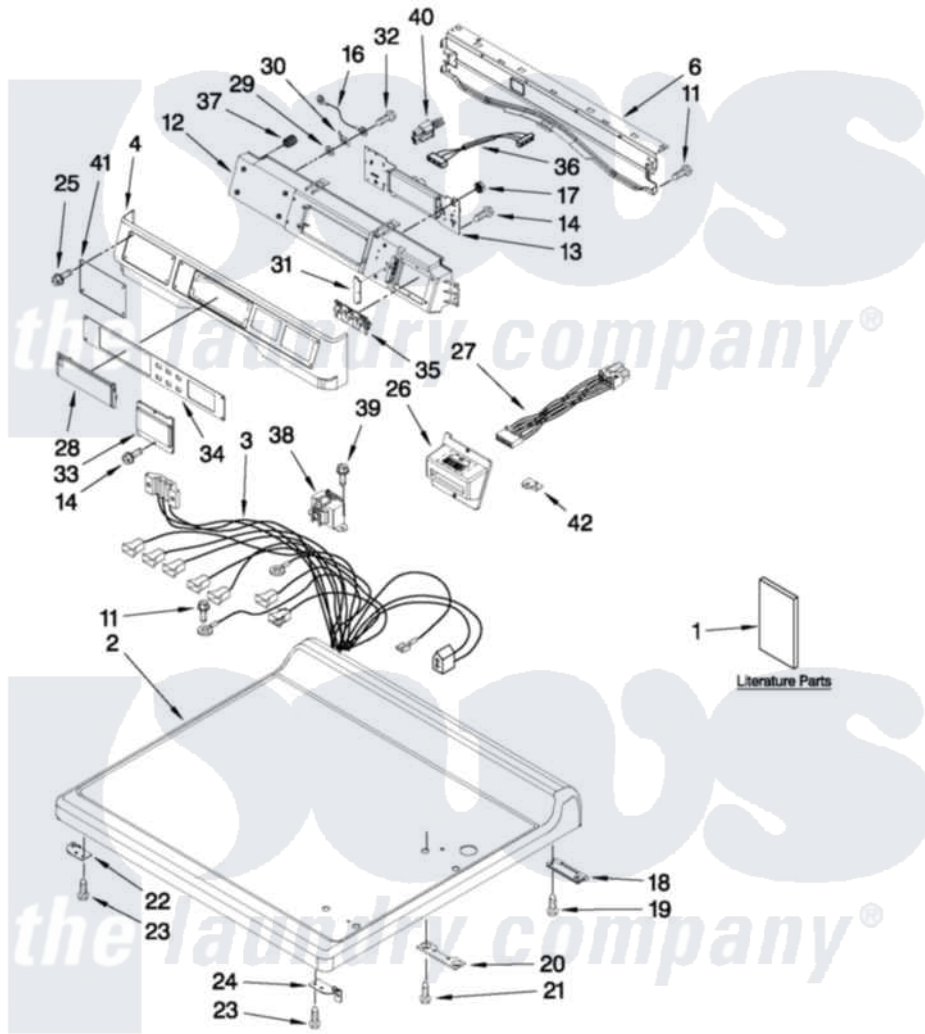

## TOP AND CONSOLE PARTS

For Model: MDG22PRAWW0  
(White)

FOR ORDERING INFORMATION REFER TO PARTS PRICE LIST

W10135175

2

Maytag [Commercial Maytag MDG22PRAWW0 Dryer Parts](#) Parts Diagram 01 - TOP AND CONSOLE PARTS  
Click on the part number to view part

21	<a href="#">98445</a>		Screw, 10-16 X 3/4
22	<a href="#">W10137445</a>		Bracket - Top Panel, Left
23	W10015090	<a href="#">489442</a>	Screw 3 2217757 Roller, Front
24	<a href="#">W10137444</a>		Bracket - Top Panel, Right
25	<a href="#">W10137457</a>		Screw, 8-32 X 3/64
26	<a href="#">W10137454</a>		Bezel, Card Reader
27	<a href="#">W10133304</a>		Harness, Wiring Card Reader
28	<a href="#">W10131114</a>		Cover, Display
29	<a href="#">W10189075</a>		Washer, Brass
30	<a href="#">3373818</a>		Tab-Grounding
31	<a href="#">W10187276</a>		Seal, Console
32	<a href="#">488234</a>		Screw 8-32 X 1/4
33	W10137477	<a href="#">W10213906</a>	Cover, Card Reader
34	<a href="#">W10137439</a>	<a href="#">W10334889</a>	Fascia-Console
35	<a href="#">W10131113</a>		Push Button
36	<a href="#">W10166307</a>		Harness, Communication
37	<a href="#">W10189313</a>		Inserts
38	<a href="#">W10131839</a>		Transformer 120 To 22.5 Vac
39	8533971	<a href="#">90767</a>	Screw, 8A X 3/8 HeX Washer Head Tapping
40	<a href="#">W10133282</a>		Switch, Jumper Service Vault
41	<a href="#">W10137461</a>		Fascia-Dispenser
42	<a href="#">W10145154</a>		Cam, Commercial Lock