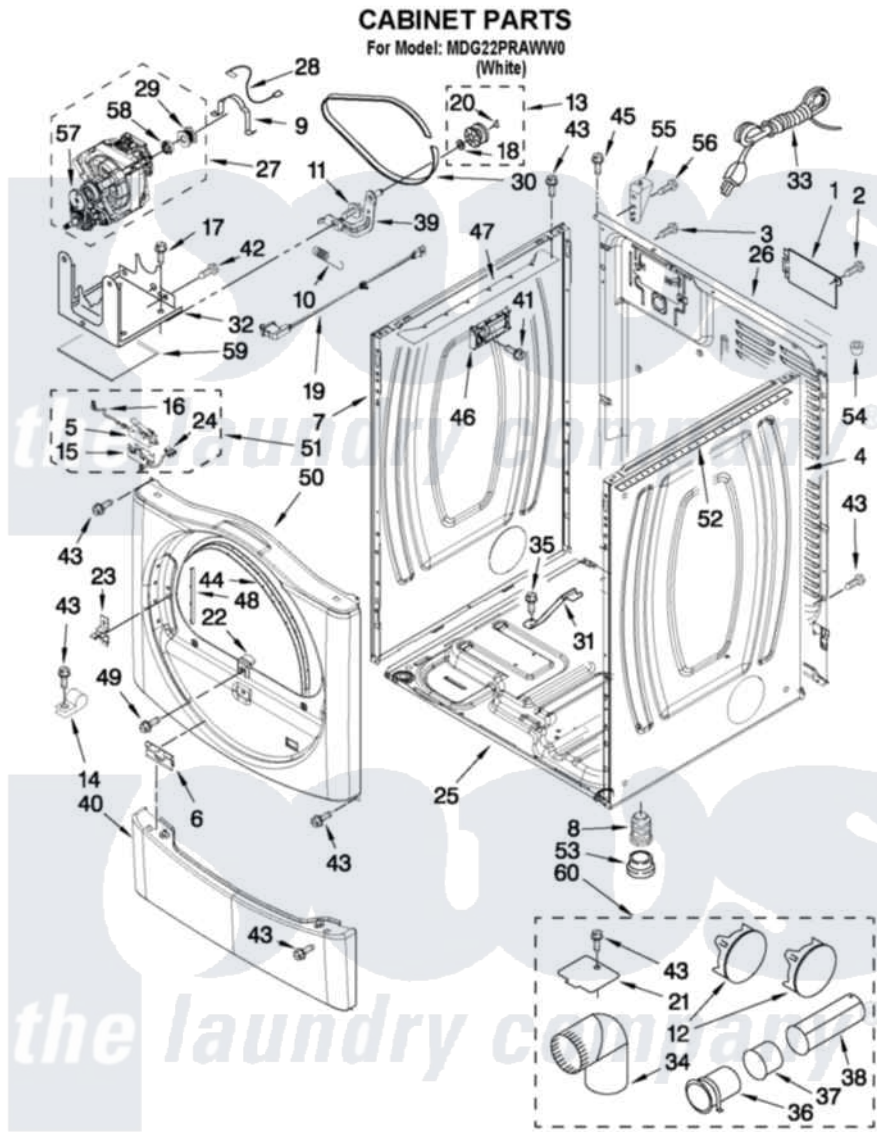

# Maytag MDG22PRAWW0 02 - CABINET PARTS

FOR ORDERING INFORMATION REFER TO PARTS PRICE LIST

W10135175

4

Maytag [Commercial Maytag MDG22PRAWW0 Dryer Parts](#) Parts Diagram 02 - CABINET PARTS  
Click on the part number to view part

Item	Original Part Number	Replaced By	Status	Part Description
1	<a href="#">8317340</a>			Cover, Terminal Block
2	3390814	<a href="#">90767</a>		Screw, 8A X 3/8 HeX Washer Head Tapping
3	8533974	<a href="#">4331106</a>		Screw, No.10-32 X 7/16
4	<a href="#">8565048</a>			Panel, Side
5	<a href="#">8564010</a>			Assembly, Switch And Actuator
6	<a href="#">8519459</a>			Clip, Toe Panel
7	<a href="#">8565054</a>			Panel, Side
8	3392100	<a href="#">49621</a>		Feet-Leveling
NI	<a href="#">279810</a>			Foot-Optional
9	<a href="#">660658</a>			Clamp, Motor Mounting 343481 685441
10	<a href="#">3387374</a>			Spring, Idler
11	<a href="#">3389420</a>			Retainer-Idler 1/4-20 X 1/16
12	697750	<a href="#">W10470674</a>		Dryer Exhaust Kit
13	3388672	<a href="#">279640</a>		Pulley-ldr