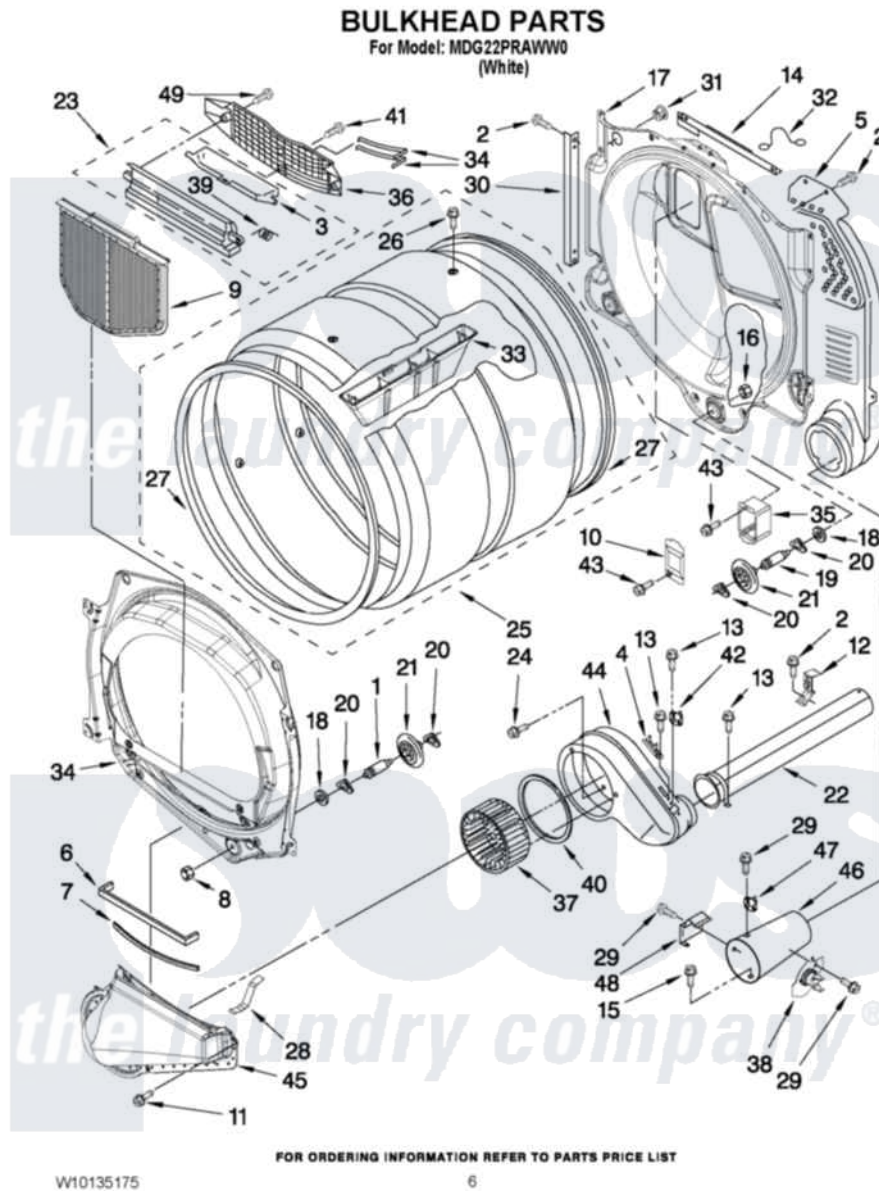

Maytag MDG22PRAWW0 03 - BULKHEAD PARTS

Maytag Commercial Maytag MDG22PRAWW0 Dryer Parts Parts Diagram 03 - BULKHEAD PARTS
Click on the part number to view part

Item	Original Part Number	Replaced By	Status	Part Description
1	8575324	W10359271		Shaft, Drum Roller Threads
2	3390647	488729		Screw
3	W10153413			Door, Lint Screen
4	3392519			Thermal Limiter
5	3394346			Air Duct Assembly
6	697813			Seal, Outlet Housing
7	697814	697813		Seal, Outlet Housing
8	3934666	W10080210		Nut, 3/8 X 16
9	W10049370	W10120998		Screen
10	3402841	8532165		Lens, Drum Light
11	359625	487240		Screw, For Mtg. Service Capacitor
12	8572105			Retainer, Toe Panel
13	8533971	90767		Screw, 8A X 3/8 HeX Washer Head Tapping
14	8571651	W10118337		Bracket-Bulkhead Upper Mounting

15	693995		Screw, Hex Head
16	W10001120	W10080190	Nut, 3/8-16
17	8520836		Bulkhead, Rear
18	3387459	W10080960	Washer, Support
19	8575325	W10359272	Shaft, Roller Drum Threads
20	690997		Washer, Thrust
21	8536973	W10314173	Support
22	8563728		Exhaust Pipe
23	W10153423		Outlet Grille, Housing Assembly
24	489463		Screw, 8-18 X 1/16
25	W10153420		Complete Drum Assembly
26	W10109200		Screw, Baffle Mounting
27	W10166807	280114	Seal
28	8066208		Clip-Exhaust
29	90767		Screw, 8A X 3/8 HeX Washer Head Tapping
30	8519221	W10118335	Channel Bracket, Rear Bulkhead
31	8529007		Plug, Rear Bulkhead
32	3401707		Jumper, Tco-High Limit
33	W10153409		Baffle, Drum
34	8565061		Bulkhead, Front
35	8578825		Bracket, Drum Light
36	W10153412		Grille, Outlet
37	W10168564	W10349492	Wheel, Blower
38	8573713		Thermal-Cutoff
39	3394986		Spring, Lint Screen Door
40	697770		Seal, Cover Plate Blower Housing
41	695240	488729	Screw
42	8577274		Thermostat 295F
43	487909	488729	Screw
44	8544362	W10119255	Housing, Blower
45	8066168	W10128606	Duct-Lint
46	8573824		Funnel, Bumer
47	8573028		Thermostat, High-Limit 205 F
48	338906		Radiant, Sensor
49	3387230		Screw, 10-16 X 13/16