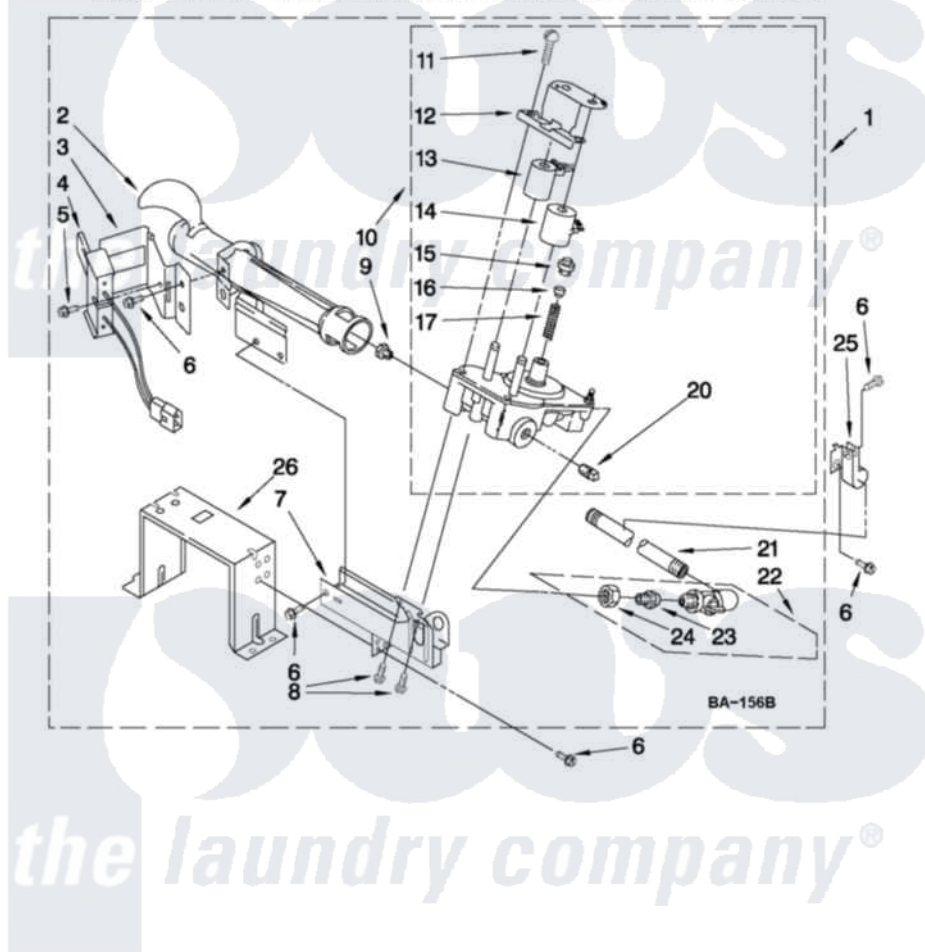

Maytag MDG22PRAWW0 04 - W10135231 BURNER ASSEMBLY

W10135231 BURNER ASSEMBLY

For Model: MDG22PRAWW0
(White)

USE WITH TYPE 1 - NATURAL, TYPE 2 - MIXED,
AND TYPE 4 - LIQUEFIED PROPANE AND BUTANE GASES

FOR ORDERING INFORMATION REFER TO PARTS PRICE LIST

W10135175

8

Maytag Commercial Maytag MDG22PRAWW0 Dryer Parts Parts Diagram 04 - W10135231 BURNER ASSEMBLY
Click on the part number to view part

Item	Original Part Number	Replaced By	Status	Part Description
1	W10135231	W10492508		Burner-Gas
2	688617	693140		Burner
3	694298			Bracket, Ignitor
4	686590	279311		Ignitor
5	3393909			Screw, 8-32 X 7/8
6	343641	681414		Screw, 10AB X 1/2
7	3389871		Not Available	Base, Burner
8	3387057			Screw, 10-16 X 1/2 Orifice, Burner
9	234870			Orifice, Burner
"	234868			Orifice, Burner
10	W10141728			Valve, Gas 60 Hz
11	694421			Screw, Bracket Mounting
12	694538			Bracket, Shunt
13	694540			Coil, 60 Hz
14	694539			Coil, 60 Hz
15	694424			Leak, Limiter