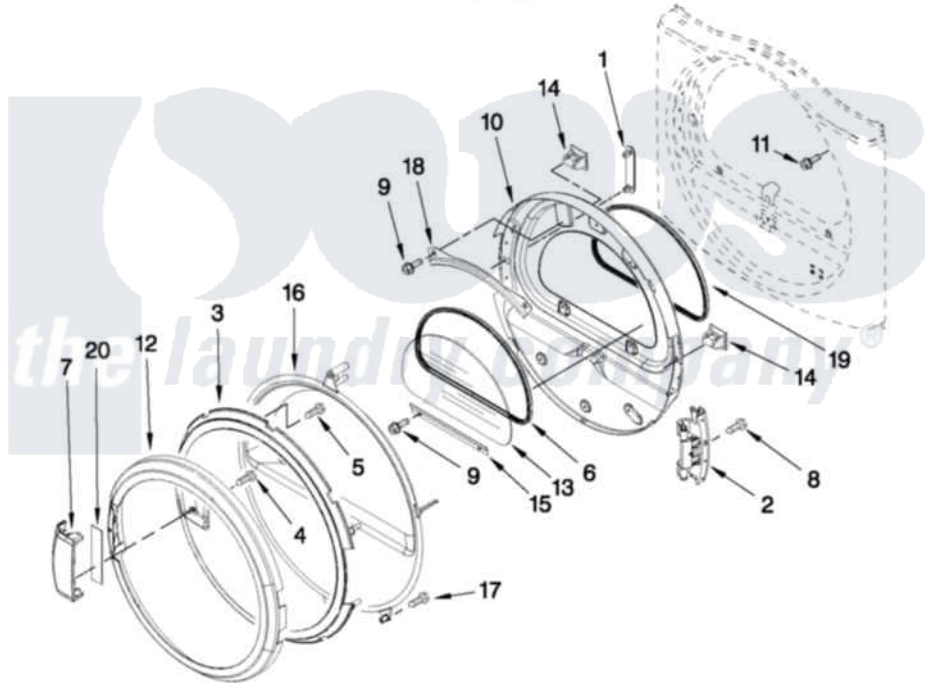

# Maytag MDG22PRAWW0 05 - DOOR PARTS

## DOOR PARTS For Model: MDG22PRAWW0 (White)

W10135175

FOR ORDERING INFORMATION REFER TO PARTS PRICE LIST

10

Maytag [Commercial Maytag MDG22PRAWW0 Dryer Parts](#) Parts Diagram 05 - DOOR PARTS  
Click on the part number to view part

Item	Original Part Number	Replaced By	Status	Part Description
1	<a href="#">8565119</a>			Label, Hinge Hole Cover
2	<a href="#">8578887</a>			Door Hinge Assembly
3	<a href="#">W10137467</a>			Assembly, Door Intermediate
4	<a href="#">9742177</a>			Screw, 8-18 X .625
5	<a href="#">3400618</a>			Screw, 6-19 X 3/8
6	<a href="#">8579663</a>			Seal, Window
7	<a href="#">W10117477</a>	<a href="#">W10112976</a>		Handle, Door
8	<a href="#">W10159996</a>			Screw, 10-24 X 25/64
9	3393258	<a href="#">3373329D</a>		Screw
10	8578933	<a href="#">W10164062</a>		Door Assembly
11	<a href="#">355515</a>			Screw, 8-18 X 11/16
12	<a href="#">W10112916</a>			Door, Outer Ring
13	8565117	<a href="#">W10286878</a>		Window
14	690081	<a href="#">279570</a>		Latch
15	<a href="#">8519354</a>			Retainer-Window
16	<a href="#">8580059</a>			Door, Intermediate

17	<a href="#">8534022</a>		Screw, 8-18 X 1/16
18	<a href="#">8519356</a>		Retainer-Window
19	N/P	Not Available	DOOR SEAL (NOT SERVICEABLE)
20	<a href="#">W10112927</a>		Pad, Door Handle