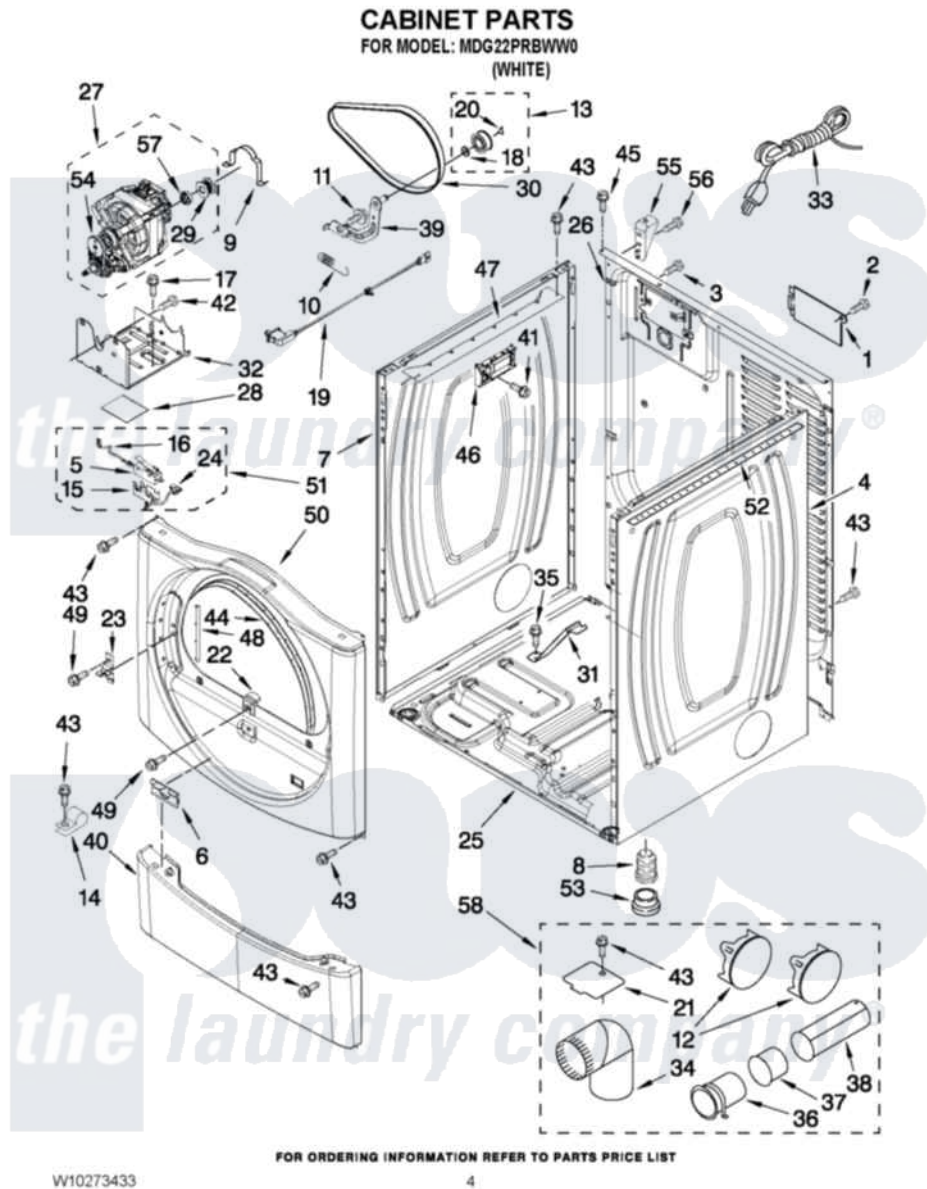

Maytag MDG22PRBWW0 02 - CABINET PARTS

Maytag [Commercial Maytag MDG22PRBWW0 Dryer Parts](#) Parts Diagram 02 - CABINET PARTS
Click on the part number to view part

Item	Original Part Number	Replaced By	Status	Part Description
1	8317340			Cover, Terminal Block
2	3390814	90767		Screw, 8A X 3/8 HeX Washer Head Tapping
3	8533974	4331106		Screw, No.10-32 X 7/16
4	8565048			Panel, Side
5	8564010			Assembly, Switch And Actuator
6	8519459			Clip, Toe Panel
7	8565054			Panel, Side
8	3392100	49621		Feet-Leveling
NI	279810			Foot-Optional
9	660658			Clamp, Motor Mounting 343481 685441
10	3387374			Spring, Idler
11	3389420			Retainer-Idler 1/4-20 X 1/16
12	49252			Plug, Multivent
13	3388672	279640		Pulley-ldr