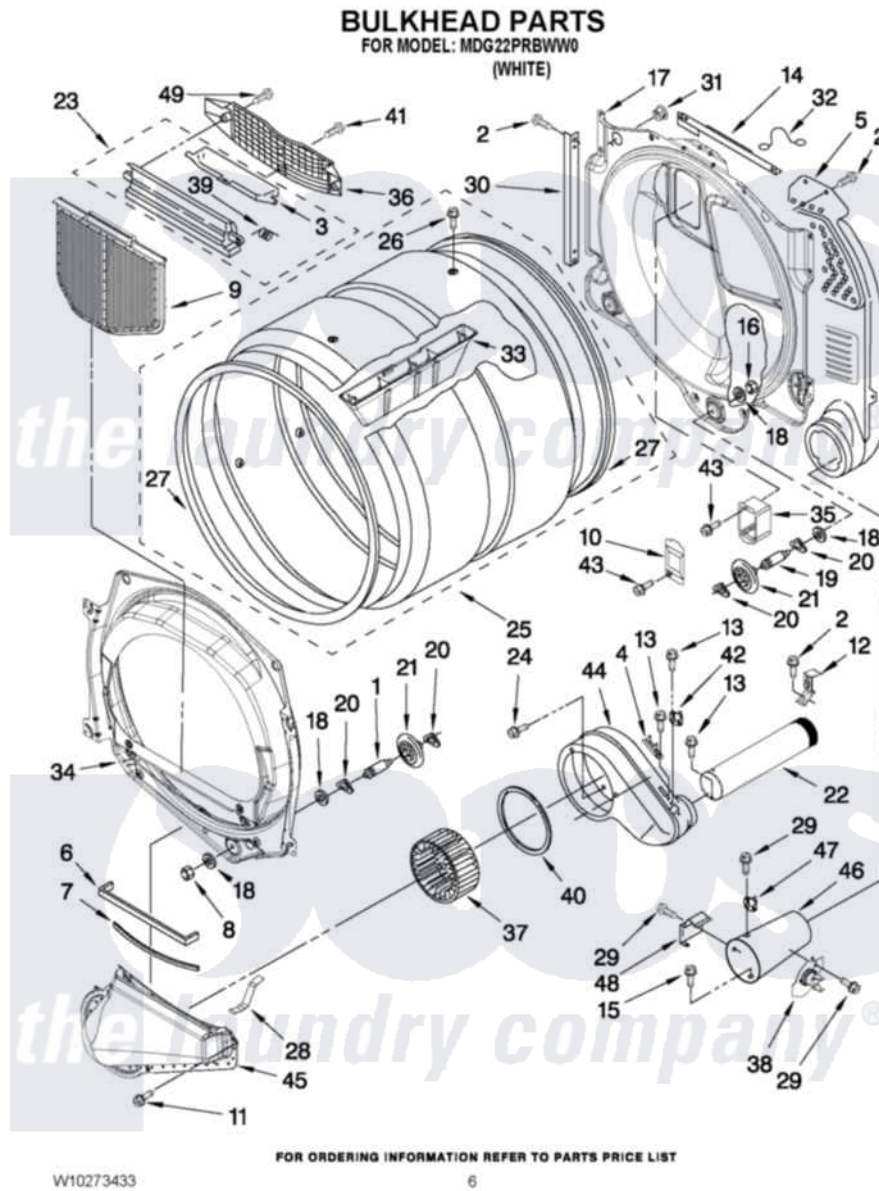

# Maytag MDG22PRBWW0 03 - BULKHEAD PARTS

Maytag Commercial Maytag MDG22PRBWW0 Dryer Parts Parts Diagram 03 - BULKHEAD PARTS  
Click on the part number to view part

Item	Original Part Number	Replaced By	Status	Part Description
1	<a href="#">8575324</a>	<a href="#">W10359271</a>		Shaft, Drum Roller Threads
2	3390647	<a href="#">488729</a>		Screw
3	<a href="#">W10181925</a>			Door, Lint Screen
4	<a href="#">3392519</a>			Thermal Limiter
5	<a href="#">3394346</a>			Air Duct Assembly
6	<a href="#">697813</a>			Seal, Outlet Housing
7	697814	<a href="#">697813</a>		Seal, Outlet Housing
8	3934666	<a href="#">W10080210</a>		Nut, 3/8 X 16
9	W10049370	<a href="#">W10120998</a>		Screen
10	3402841	<a href="#">8532165</a>		Lens, Drum Light
11	359625	<a href="#">487240</a>		Screw, For Mtg. Service Capacitor
12	<a href="#">8572105</a>			Retainer, Toe Panel
13	8533971	<a href="#">90767</a>		Screw, 8A X 3/8 HeX Washer Head Tapping
14	8571651	<a href="#">W10118337</a>		Bracket-Bulkhead Upper Mounting