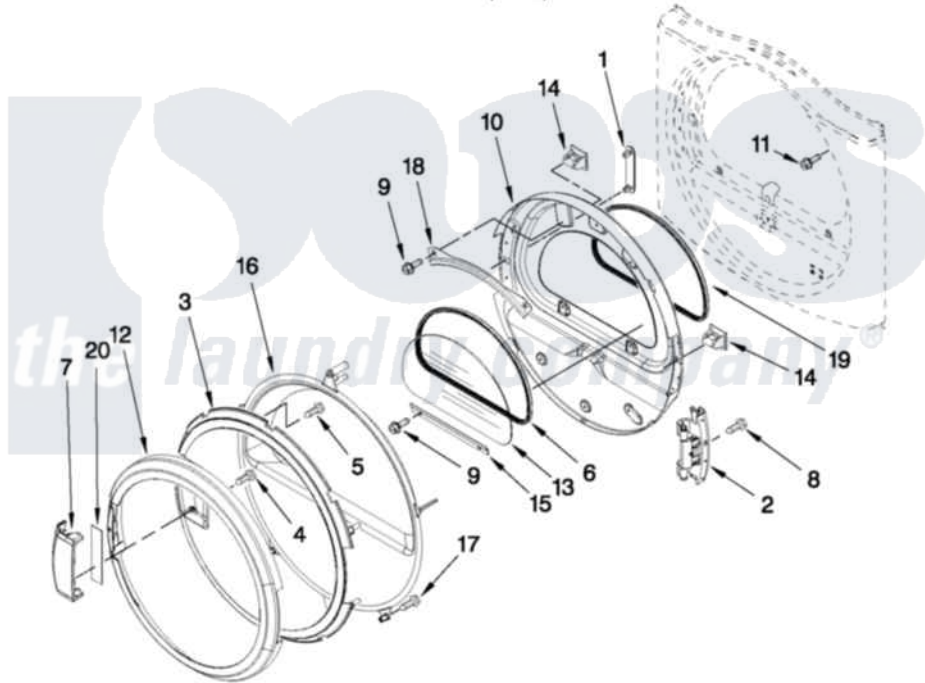

Maytag MDG22PRBWW0 05 - DOOR PARTS

DOOR PARTS FOR MODEL: MDG22PRBWW0 (WHITE)

W10273433

FOR ORDERING INFORMATION REFER TO PARTS PRICE LIST

10

Maytag [Commercial Maytag MDG22PRBWW0 Dryer Parts](#) Parts Diagram 05 - DOOR PARTS
Click on the part number to view part

Item	Original Part Number	Replaced By	Status	Part Description
1	W10256915			Label, Hinge Hole Cover
2	8578887			Door Hinge Assembly
3	W10137467			Assembly, Door Intermediate
4	9742177			Screw, 8-18 X .625
5	3400618			Screw, 6-19 X 3/8
6	8579663			Seal, Window
7	W10117477	W10112976		Handle, Door
8	W10159996			Screw, 10-24 X 25/64
9	3393258	3373329D		Screw
10	W10259900	W10164062		Door Assembly
11	355515			Screw, 8-18 X 11/16
12	W10112916			Door, Outer Ring
13	8565117	W10286878		Window
14	690081	279570		Latch
15	8519354			Retainer-Window
16	8580059			Door, Intermediate

17

[8534022](#)

Screw, 8-18 X 1/16

18

[8519356](#)

Retainer-Window

19

[W10163915](#)

Door Seal

20

[W10112927](#)

Pad, Door Handle