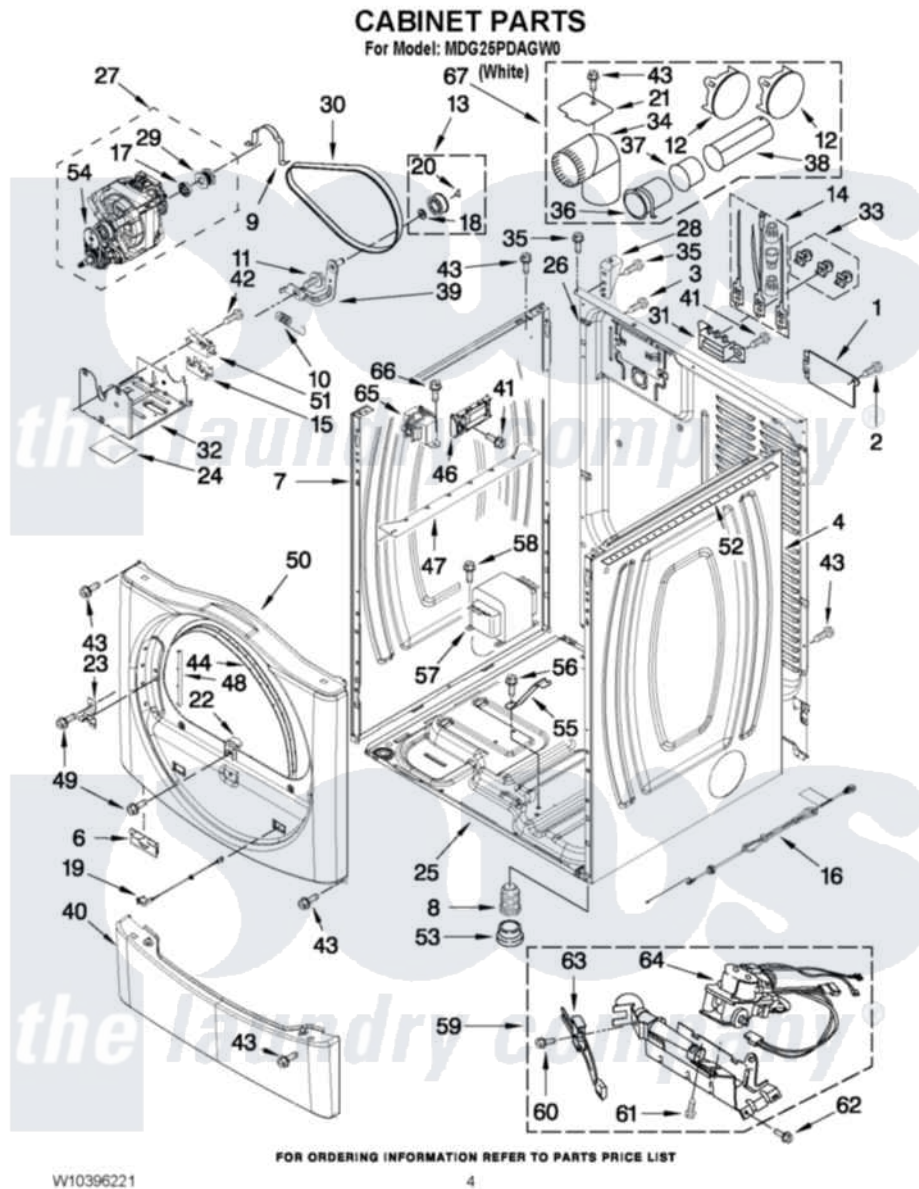

# Maytag MDG25PDAGW0 02 - CABINET PARTS

Maytag [Commercial Maytag MDG25PDAGW0 Dryer Parts](#) Parts Diagram 02 - CABINET PARTS  
Click on the part number to view part

Item	Original Part Number	Replaced By	Status	Part Description
1	<a href="#">8317340</a>			Cover, Terminal Block
2	3390814	<a href="#">90767</a>		Screw, 8A X 3/8 HeX Washer Head Tapping
3	8533974	<a href="#">4331106</a>		Screw, No.10-32 X 7/16
4	<a href="#">8565048</a>			Panel, Side
6	<a href="#">8519459</a>			Clip, Toe Panel
7	<a href="#">8565054</a>			Panel, Side
8	3392100	<a href="#">49621</a>		Feet-Leveling
NI	<a href="#">279810</a>			Foot-Optional
9	<a href="#">660658</a>			Clamp, Motor Mounting 343481 685441
10	<a href="#">3387374</a>			Spring, Idler
11	<a href="#">3389420</a>			Retainer-Idler 1/4-20 X 1/16
12	697750	<a href="#">W10470674</a>		Dryer Exhaust Kit
13	3388672	<a href="#">279640</a>		Pulley-Idr
14	<a href="#">279318</a>			Terminal Tinned And Brass Panel