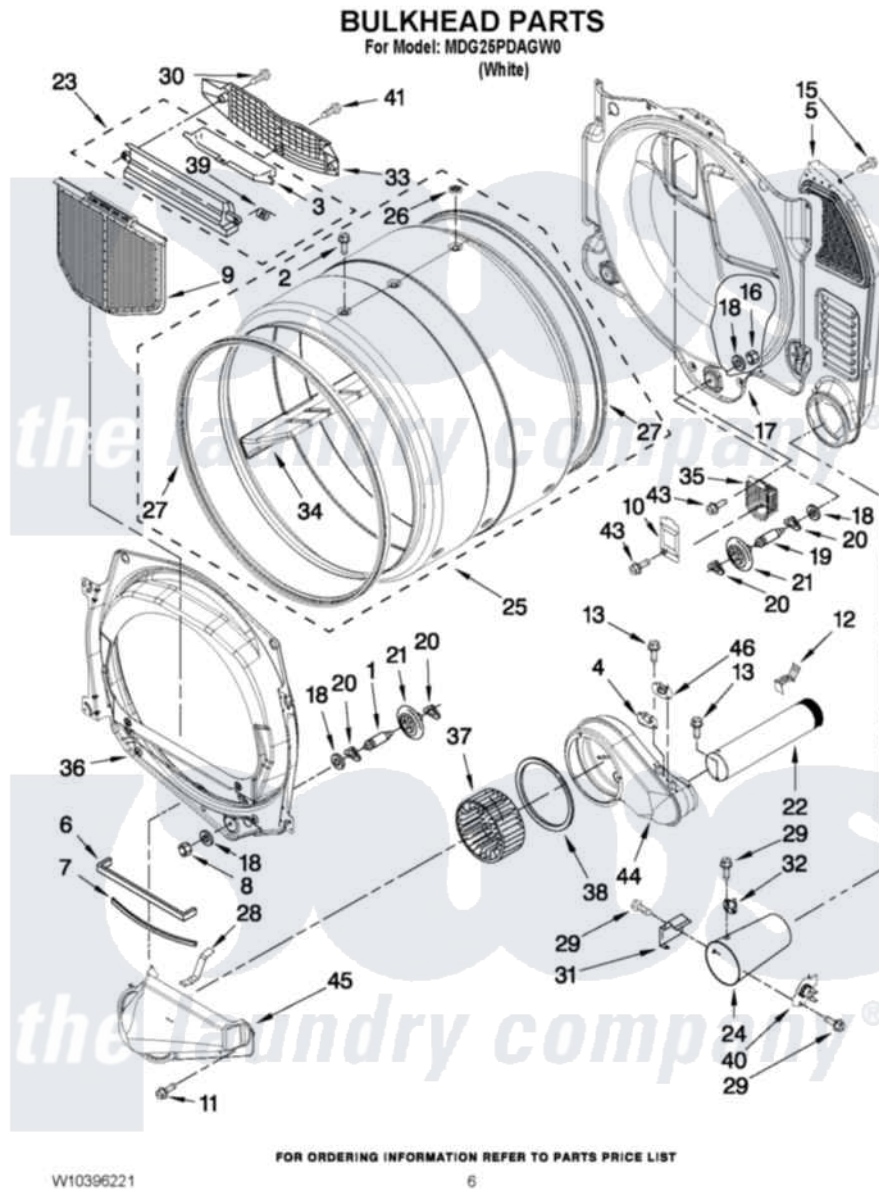

Maytag MDG25PDAGW0 03 - BULKHEAD PARTS

Maytag [Commercial Maytag MDG25PDAGW0 Dryer Parts](#) Parts Diagram 03 - BULKHEAD PARTS
[Click on the part number to view part](#)

Item	Original Part Number	Replaced By	Status	Part Description
1	8575324	W10359271		Shaft, Drum Roller Threads
2	W10128544			Housing-Outlet
3	W10181925			Door, Lint Screen
4	W10167627			Thermal Limiter
5	3394346			Air Duct Assembly
6	697813			Seal, Outlet Housing
7	697814	697813		Seal, Outlet Housing
8	W10080210			Nut, 3/8 X 16
9	W10049370	W10120998		Screen
10	3402841	8532165		Lens, Drum Light
11	W10080380			Screw, 10-16 X 3/4
12	8572105			Retainer, Toe Panel
13	W10080820			Screw, 8-18 X .298
15	693995			Screw, Hex Head
16	W10080190			Nut, 3/8-16
17	W10080170			Bulkhead, Rear

18	W10080960		Washer, Support
19	8575325	W10359272	Shaft, Roller Drum Threads
20	690997		Washer, Thrust
21	W10314171		Roller, Support Assembly
22	W10225179		Exhaust Pipe
23	W10181928		Outlet Housing Assembly
24	8573824		Funnel, Burner
25	W10233255		Complete Drum
26	W10219342		Screw, Baffle Mounting
27	W10166807	280114	Seal
28	8066208		Clip-Exhaust
29	W10080280		Screw, 8-18 X 3/8
30	W10080640		Screw, 10-16 X 1/2
31	338906		Radiant, Sensor
32	W10206703		Thermostat, High-Limit 255 F
33	W10181926		Grille, Outlet
34	W10153409		Baffle, Drum
35	8578825		Bracket, Drum Light
36	8565061		Bulkhead, Front
37	W10349492		Wheel, Blower
38	W10181918		Foam-Seal
39	3394986		Spring, Lint Screen Door
40	W10181549		Thermal-Cutoff
41	695240	488729	Screw
43	W10080360		Screw, 8-15 X 1/2
44	W10119255		Housing, Blower
45	W10286419		Lint Duct Assembly
46	8577274		Thermostat 295F