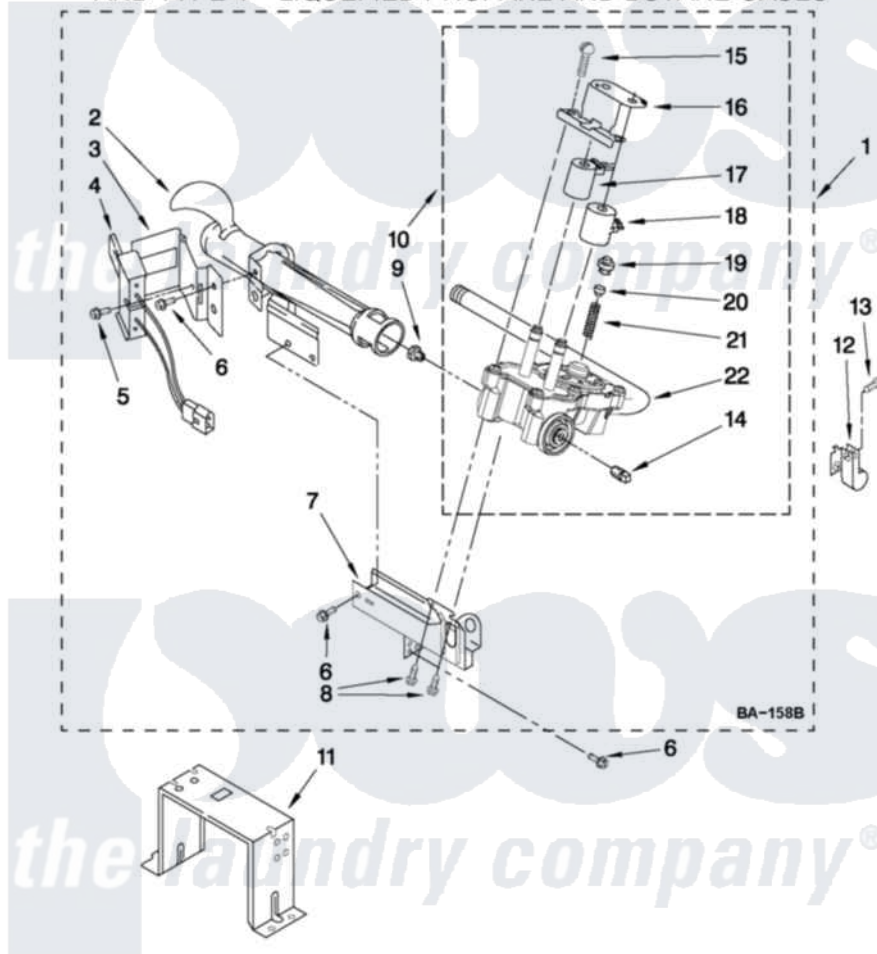

# Maytag MDG25PDAGW0 04 - W10096909 BURNER ASSEMBLY

## W10096909 BURNER ASSEMBLY

For Model: MDG25PDAGW0  
(White)

USE WITH TYPE 1 - NATURAL, TYPE 2 - MIXED,  
AND TYPE 4 - LIQUEFIED PROPANE AND BUTANE GASES

FOR ORDERING INFORMATION REFER TO PARTS PRICE LIST

W10396221

8

Maytag Commercial Maytag MDG25PDAGW0 Dryer Parts Parts Diagram 04 - W10096909 BURNER ASSEMBLY  
Click on the part number to view part

Item	Original Part Number	Replaced By	Status	Part Description
1	<a href="#">W10096909</a>			Burner Assembly 50 Hz
2	688617	<a href="#">693140</a>		Burner
3	<a href="#">694298</a>			Bracket, Ignitor
4	686590	<a href="#">279311</a>		Ignitor
5	W10080730	<a href="#">3393909</a>		Screw, 8-32 X 7/8
6	<a href="#">W10080320</a>			Screw, 10-16 X 1/2
7	3389871		Not Available	Base, Burner
8	W10080630	<a href="#">3387057</a>		Screw, 10-16 X 1/2 Orifice, Burner
9	<a href="#">234660</a>			Orifice, Burner Type 1
10	<a href="#">8281918</a>			Valve, Gas 60 Hz
11	<a href="#">3389889</a>			Bracket, Support
12	<a href="#">3978776</a>			Bracket, Gas Pipe Switch
13	3390647	<a href="#">488729</a>		Screw
14	<a href="#">W10295523</a>			Plug, Pipe
15	<a href="#">694421</a>			Screw, Bracket Mounting
16	<a href="#">694538</a>			Bracket, Shunt