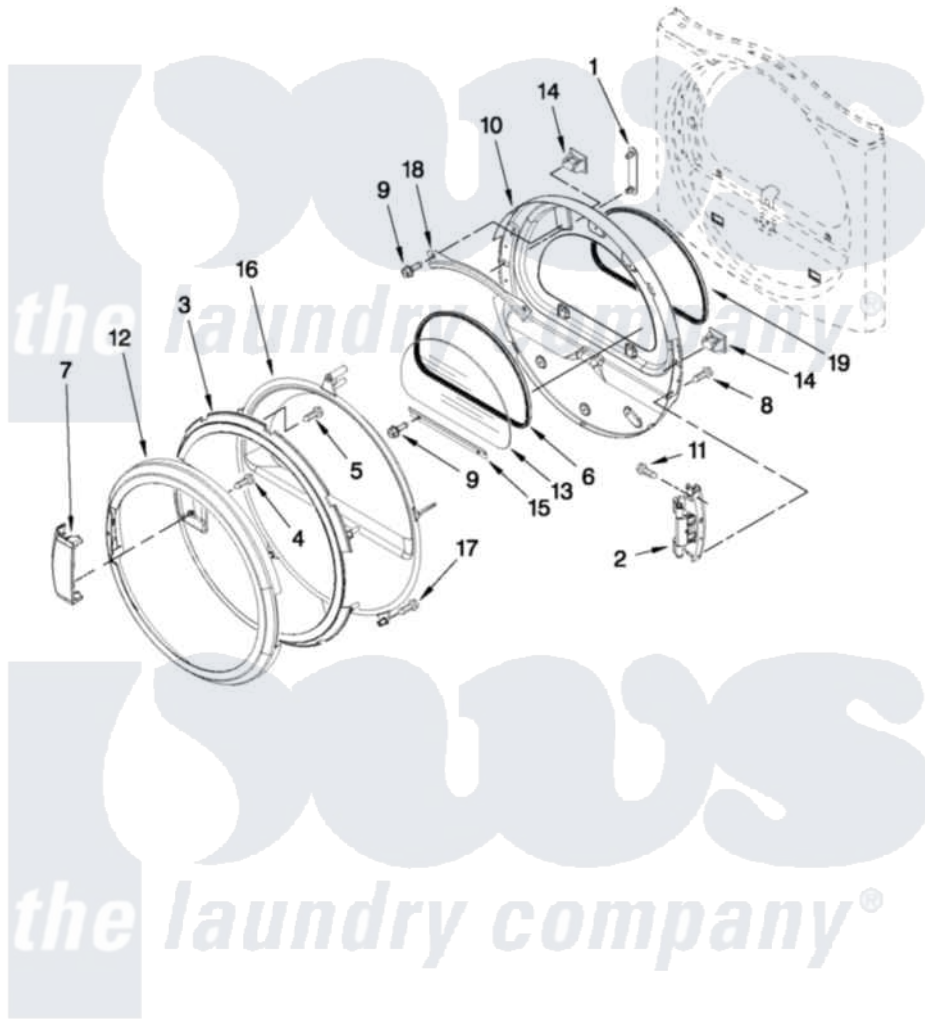

Maytag MDG25PDAGW0 05 - DOOR PARTS

DOOR PARTS

For Model: MDG25PDAGW0
(White)

W10396221

FOR ORDERING INFORMATION REFER TO PARTS PRICE LIST

10

Maytag [Commercial Maytag MDG25PDAGW0 Dryer Parts](#) Parts Diagram 05 - DOOR PARTS
Click on the part number to view part

Item	Original Part Number	Replaced By	Status	Part Description
1	8565119			Label, Hinge Hole Cover
2	W10198424			Door Hinge Assembly
3	W10137467			Assembly, Door Intermediate
4	9742177			Screw, 8-18 X .625
5	3400618			Screw, 6-19 X 3/8
6	8579663			Seal, Window
7	W10112976			Handle, Door
8	W10159996			Screw, 10-24 X 25/64
9	W10080720			Screw, 10-16
10	W10259901			Door Assembly
11	355515			Screw, 8-18 X 11/16
12	W10198431			Door, Outer Ring
13	W10286878			Window
14	690081	279570		Latch
15	8519354			Retainer-Window
16	8580059			Door, Intermediate

17 [8534022](#)
18 [8519356](#)
19 [W10163915](#)

Screw, 8-18 X 1/16
Retainer-Window
Door Seal