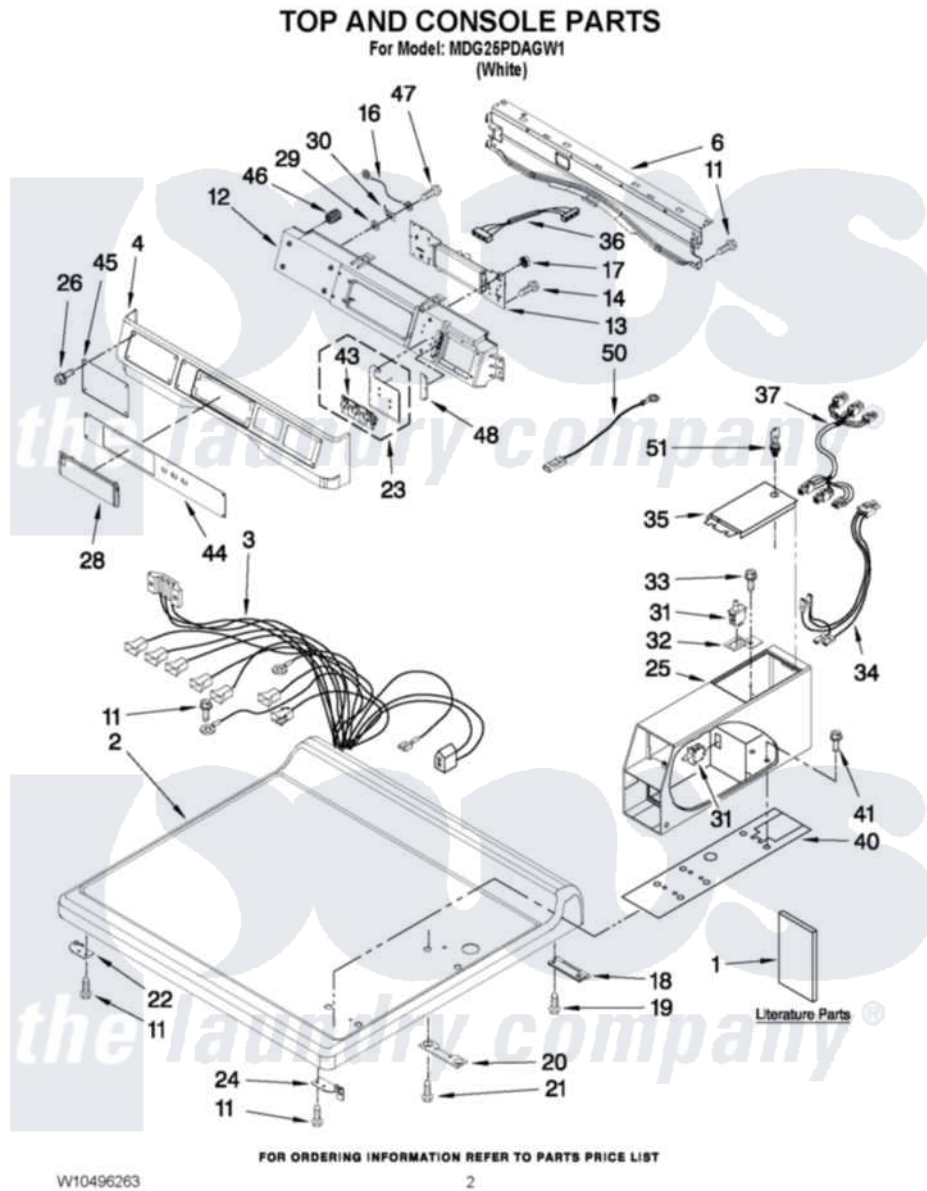

Maytag MDG25PDAGW1 01 - TOP AND CONSOLE PARTS

Maytag [Commercial Maytag MDG25PDAGW1 Dryer Parts](#) Parts Diagram 01 - TOP AND CONSOLE PARTS
Click on the part number to view part

Item	Original Part Number	Replaced By	Status	Part Description
1	W10233252			USER INSTRUCTION
"	W10379555		Not Available	INSTALLATION INSTRUCTION
"	W10239197		Not Available	Tech Sheet
"	W10496263		Not Available	PARTS LIST
2	W10137411			Top
3	W10423405			Harness, Main
4	W10137459			Console
6	8565237			Bracket, Console
11	W10142290			Screw, 8-18 X 5/16
12	W10137427			Console
13	W10166385			User-Interface Assembly
14	489136			Screw, 3-24 X 1/32
16	W10188087			Ground Wire Assembly
17	W10139046			Nut 6-32
18	8565018			Assembly, Hinge And Pin
19	342055	488627		Screw

20	3347825	3353813	Plate, Mounting
21	98445		Screw, 10-16 X 3/4
22	W10137445		Bracket - Top Panel, Left
23	W10135255		Assembly, Membrane Switch And Backer Plate
24	W10137444		Bracket - Top Panel, Right
25	W10171128		Meter Case
26	W10137457		Screw, 8-32 X 3/64
28	W10267645		Cover, Display
29	W10189075		Washer, Brass
30	3373818		Tab-Grounding
31	W10133289		Switch, Vault And Service Door
32	W10133508		Bracket, Service Switch
33	W10139210		Screw, 8-18 X 5/16
34	W10211244		Wire, Harness Service Switch
35	3351136		Service Door Assembly
36	W10166307		Harness, Communication
37	W10166308		Harness, Meter Case
40	W10137448		Cushion, Meter Case
41	3349065		Bolt, Meter Case Mounting
43	W10131113		Push Button
44	W10334891		Fascia-Console
45	W10137461		Fascia-Dispenser
46	W10189313		Inserts
47	488234		Screw 8-32 X 1/4
48	W10187276		Seal, Console
50	W10257051		Jumper, Static
51	8316526	4396668	Lock-Cam