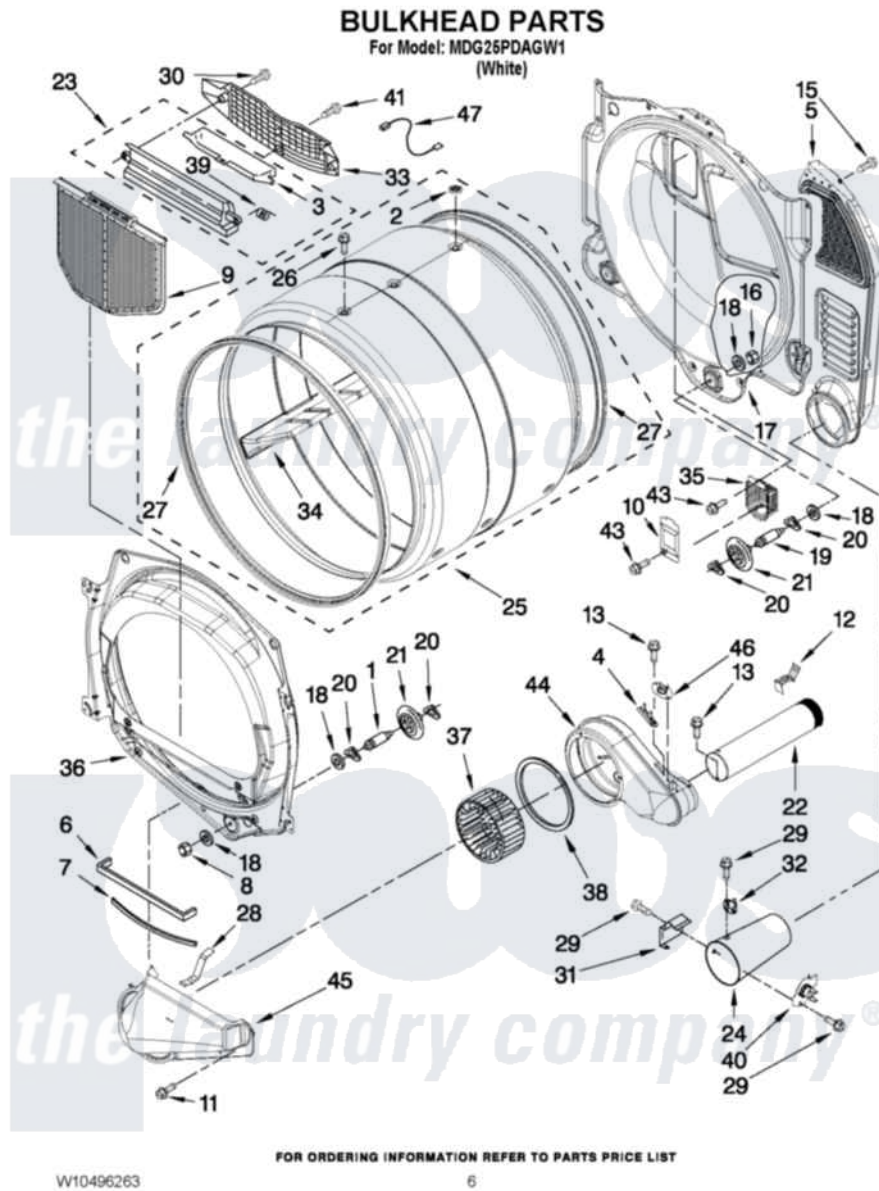

Maytag MDG25PDAGW1 03 - BULKHEAD PARTS

Maytag [Commercial Maytag MDG25PDAGW1 Dryer Parts](#) Parts Diagram 03 - BULKHEAD PARTS
Click on the part number to view part

Item	Original Part Number	Replaced By	Status	Part Description
1	W10359271			Shaft, Drum Roller Threads
2	W10128544			Housing-Outlet
3	W10181925			Door, Lint Screen
4	3392519			Thermal Limiter
5	3394346			Air Duct Assembly
6	697813			Seal, Outlet Housing
7	697814	697813		Seal, Outlet Housing
8	3934666	W10080210		Nut, 3/8 X 16
9	W10049370	W10120998		Screen
10	3402841	8532165		Lens, Drum Light
11	W10080380			Screw, 10-16 X 3/4
12	8572105			Retainer, Toe Panel
13	8533971	90767		Screw, 8A X 3/8 HeX Washer Head Tapping
15	693995			Screw, Hex Head
16	W10001120	W10080190		Nut, 3/8-16
17	W10080170			Bulkhead, Rear

18	3387459	W10080960	Washer, Support
19	W10359272		Shaft, Roller Drum Threads
20	690997		Washer, Thrust
21	W10314171		Roller, Support Assembly
22	W10225179		Exhaust Pipe
23	W10181928		Outlet Housing Assembly
24	8573824		Funnel, Burner
25	W10233255		Complete Drum
26	W10219342		Screw, Baffle Mounting
27	W10166807	280114	Seal
28	8066208		Clip-Exhaust
29	W10080280		Screw, 8-18 X 3/8
30	3387230		Screw, 10-16 X 13/16
31	338906		Radiant, Sensor
32	W10206703		Thermostat, High-Limit 255 F
33	W10181926		Grille, Outlet
34	W10153409		Baffle, Drum
35	8578825		Bracket, Drum Light
36	8565061		Bulkhead, Front
37	W10349492		Wheel, Blower
38	W10181918		Foam-Seal
39	3394986		Spring, Lint Screen Door
40	W10181549		Thermal-Cutoff
41	695240	488729	Screw
43	W10080360		Screw, 8-15 X 1/2
44	W10119255		Housing, Blower
45	W10286419		Lint Duct Assembly
46	8577274		Thermostat 295F
47	3401707		Jumper, Tco-High Limit