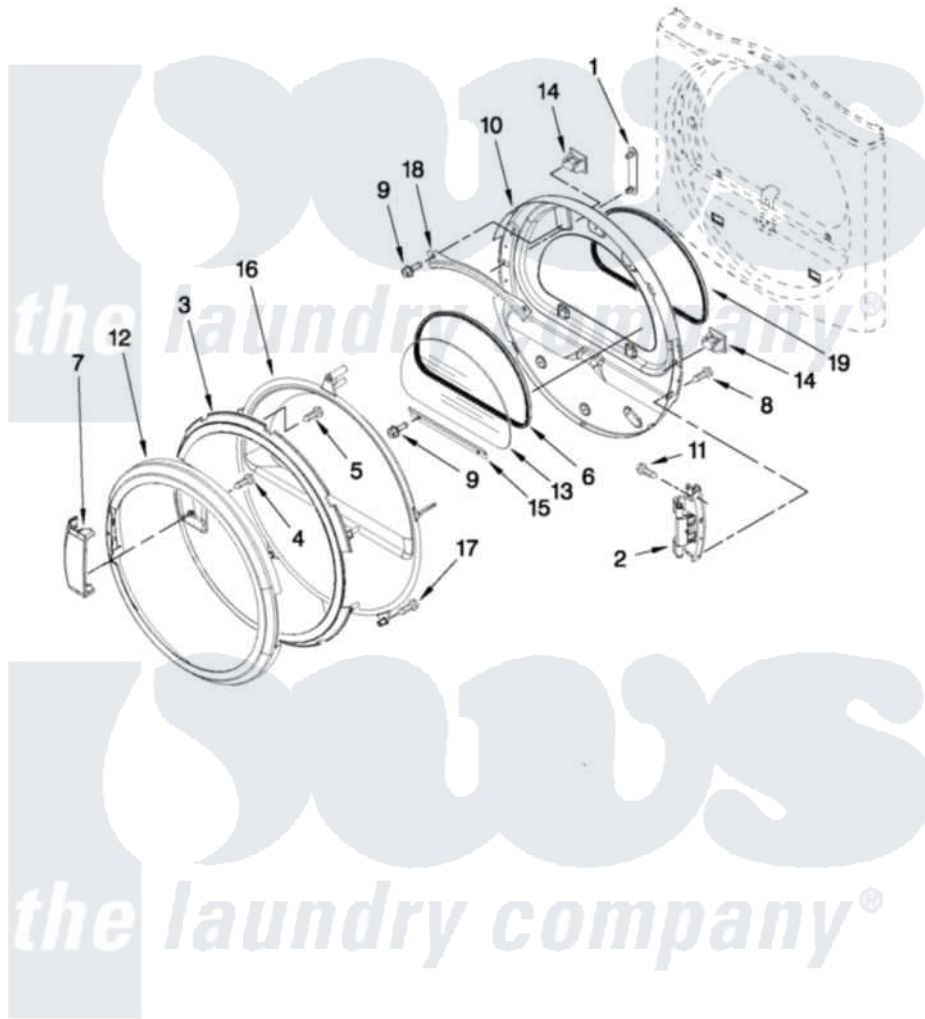

# Maytag MDG25PDAGW1 05 - DOOR PARTS

## DOOR PARTS

For Model: MDG25PDAGW1  
(White)

FOR ORDERING INFORMATION REFER TO PARTS PRICE LIST

W10496263

10

Maytag [Commercial Maytag MDG25PDAGW1 Dryer Parts](#) Parts Diagram 05 - DOOR PARTS  
Click on the part number to view part

Item	Original Part Number	Replaced By	Status	Part Description
1	<a href="#">8565119</a>			Label, Hinge Hole Cover
2	W10294646	<a href="#">8578887</a>		Door Hinge Assembly
3	<a href="#">W10137467</a>			Assembly, Door Intermediate
4	<a href="#">9742177</a>			Screw, 8-18 X .625
5	<a href="#">3400618</a>			Screw, 6-19 X 3/8
6	<a href="#">8579663</a>			Seal, Window
7	<a href="#">W10112976</a>			Handle, Door
8	<a href="#">W10159996</a>			Screw, 10-24 X 25/64
9	3393258	<a href="#">3373329D</a>		Screw
10	<a href="#">W10259901</a>			Door Assembly
11	<a href="#">355515</a>			Screw, 8-18 X 11/16
12	<a href="#">W10112916</a>			Door, Outer Ring
13	<a href="#">W10286878</a>			Window
14	690081	<a href="#">279570</a>		Latch
15	<a href="#">8519354</a>			Retainer-Window
16	<a href="#">8580059</a>			Door, Intermediate

17 [8534022](#)  
18 [8519356](#)  
19 [W10163915](#)

Screw, 8-18 X 1/16  
Retainer-Window  
Door Seal