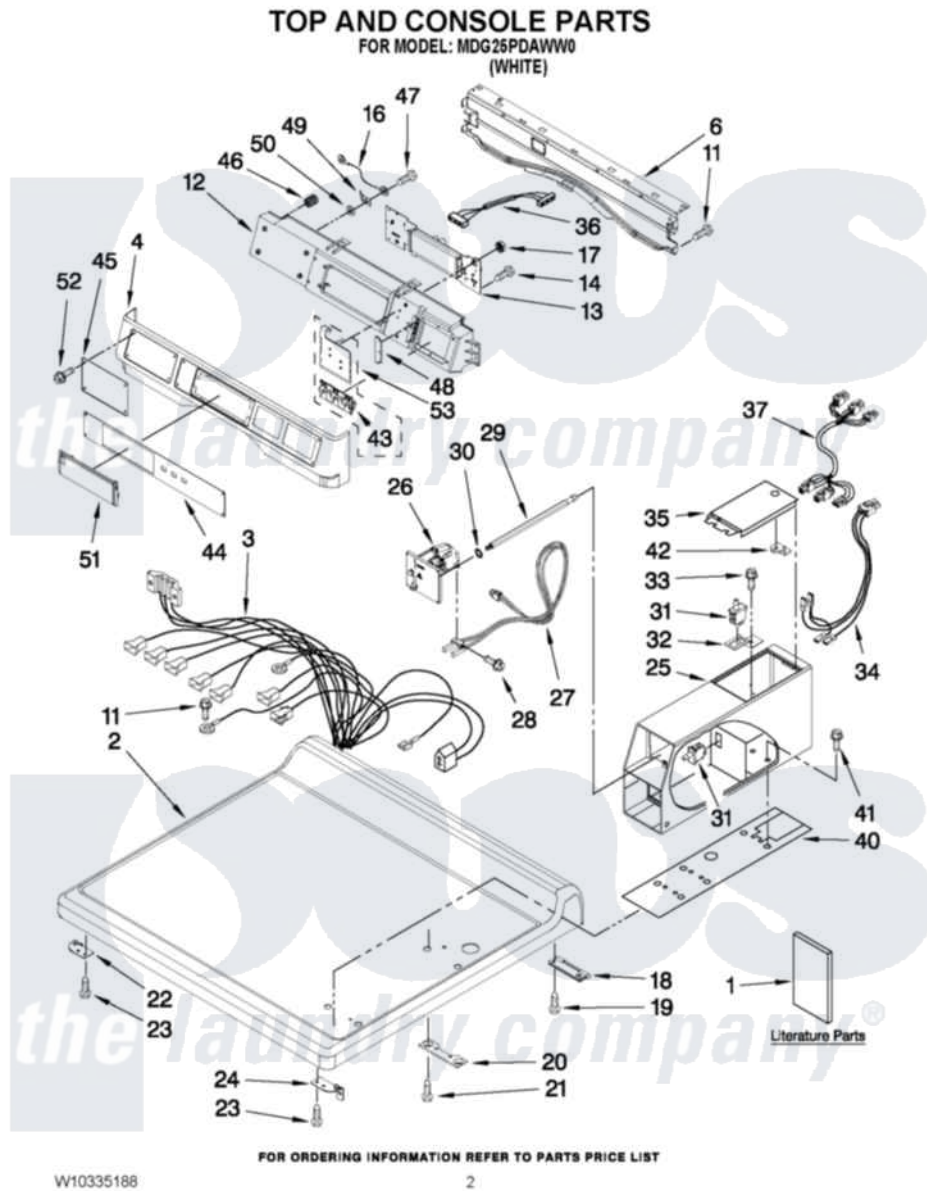

# Maytag MDG25PDAWW0 01 - TOP AND CONSOLE PARTS

Maytag [Commercial Maytag MDG25PDAWW0 Dryer Parts](#) Parts Diagram 01 - TOP AND CONSOLE PARTS  
Click on the part number to view part

Item	Original Part Number	Replaced By	Status	Part Description
1	W10135154		Not Available	Installation Instructions
"	W10239202		Not Available	TECH SHEET
"	<a href="#">W10335188</a>			PARTS LIST
2	<a href="#">W10137411</a>			Top
3	<a href="#">W10337045</a>			Harness, Main
4	<a href="#">W10137459</a>			Console
6	<a href="#">8565237</a>			Bracket, Console
11	3390647	<a href="#">488729</a>		Screw
12	<a href="#">W10137427</a>			Console
13	<a href="#">W10166385</a>			User-Interface Assembly
14	<a href="#">489136</a>			Screw, 3-24 X 1/32
16	<a href="#">W10188087</a>			Ground Wire Assembly
17	<a href="#">W10139046</a>			Nut 6-32
18	<a href="#">8565018</a>			Assembly, Hinge And Pin
19	342055	<a href="#">488627</a>		Screw
20	3347825	<a href="#">3353813</a>		Plate, Mounting