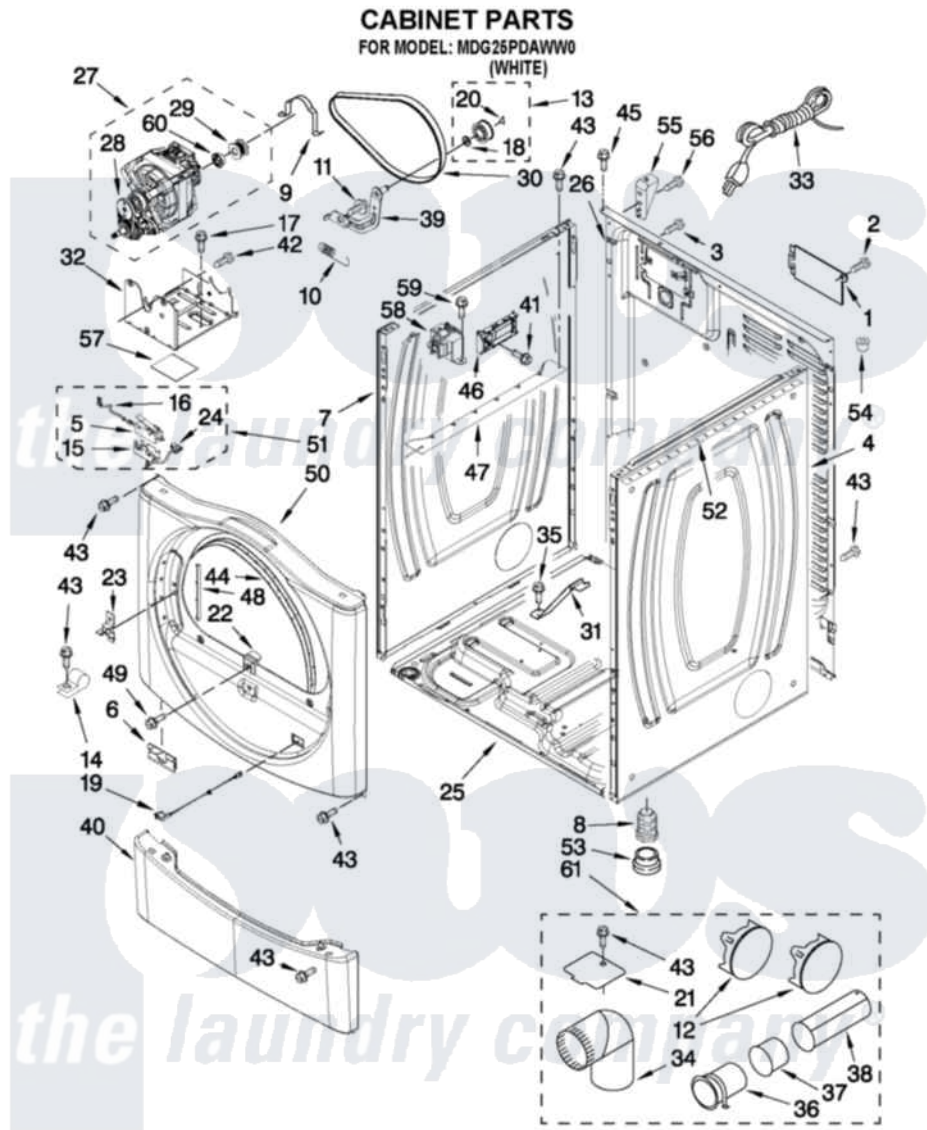

Maytag MDG25PDAWW0 02 - CABINET PARTS

FOR ORDERING INFORMATION REFER TO PARTS PRICE LIST

W10335188

4

Maytag [Commercial Maytag MDG25PDAWW0 Dryer Parts](#) Parts Diagram 02 - CABINET PARTS
 Click on the part number to view part

Item	Original Part Number	Replaced By	Status	Part Description
1	8317340			Cover, Terminal Block
2	3390814	90767		Screw, 8A X 3/8 HeX Washer Head Tapping
3	8533974	4331106		Screw, No.10-32 X 7/16
4	8565048			Panel, Side
5	8564010			Assembly, Switch And Actuator
6	8519459			Clip, Toe Panel
7	8565054			Panel, Side
8	3392100	49621		Feet-Leveling
NI	279810			Foot-Optional
9	660658			Clamp, Motor Mounting 343481 685441
10	3387374			Spring, Idler
11	3389420			Retainer-Idler 1/4-20 X 1/16
12	697750	W10470674		Dryer Exhaust Kit
13	3388672	279640		Pulley-ldr