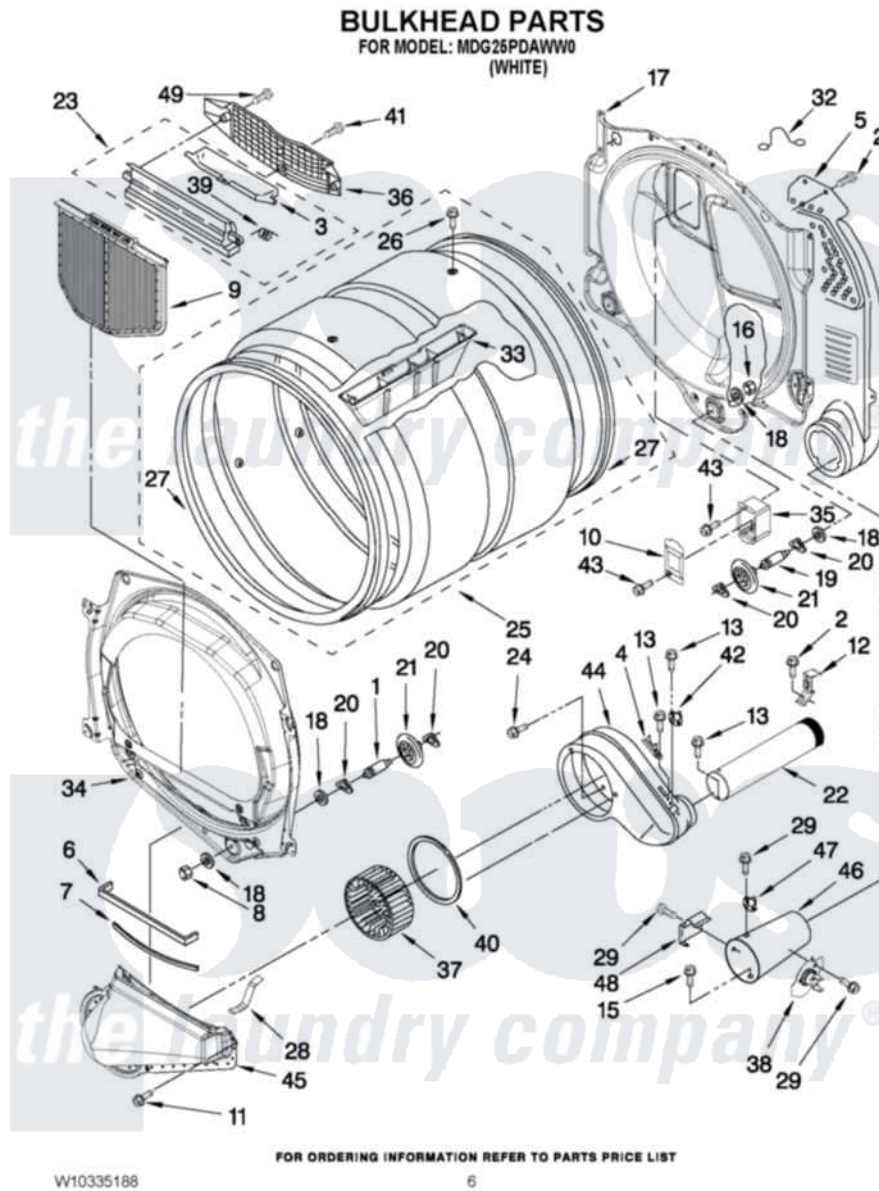

# Maytag MDG25PDAWW0 03 - BULKHEAD PARTS

Maytag Commercial Maytag MDG25PDAWW0 Dryer Parts Parts Diagram 03 - BULKHEAD PARTS  
Click on the part number to view part

Item	Original Part Number	Replaced By	Status	Part Description
1	<a href="#">8575324</a>	<a href="#">W10359271</a>		Shaft, Drum Roller Threads
2	3390647	<a href="#">488729</a>		Screw
3	<a href="#">W10153413</a>			Door, Lint Screen
4	<a href="#">3392519</a>			Thermal Limiter
5	<a href="#">3394346</a>			Air Duct Assembly
6	<a href="#">697813</a>			Seal, Outlet Housing
7	697814	<a href="#">697813</a>		Seal, Outlet Housing
8	3934666	<a href="#">W10080210</a>		Nut, 3/8 X 16
9	W10049370	<a href="#">W10120998</a>		Screen
10	3402841	<a href="#">8532165</a>		Lens, Drum Light
11	359625	<a href="#">487240</a>		Screw, For Mtg. Service Capacitor
12	<a href="#">8572105</a>			Retainer, Toe Panel
13	8533971	<a href="#">90767</a>		Screw, 8A X 3/8 HeX Washer Head Tapping
15	<a href="#">693995</a>			Screw, Hex Head
16	W10001120	<a href="#">W10080190</a>		Nut, 3/8-16