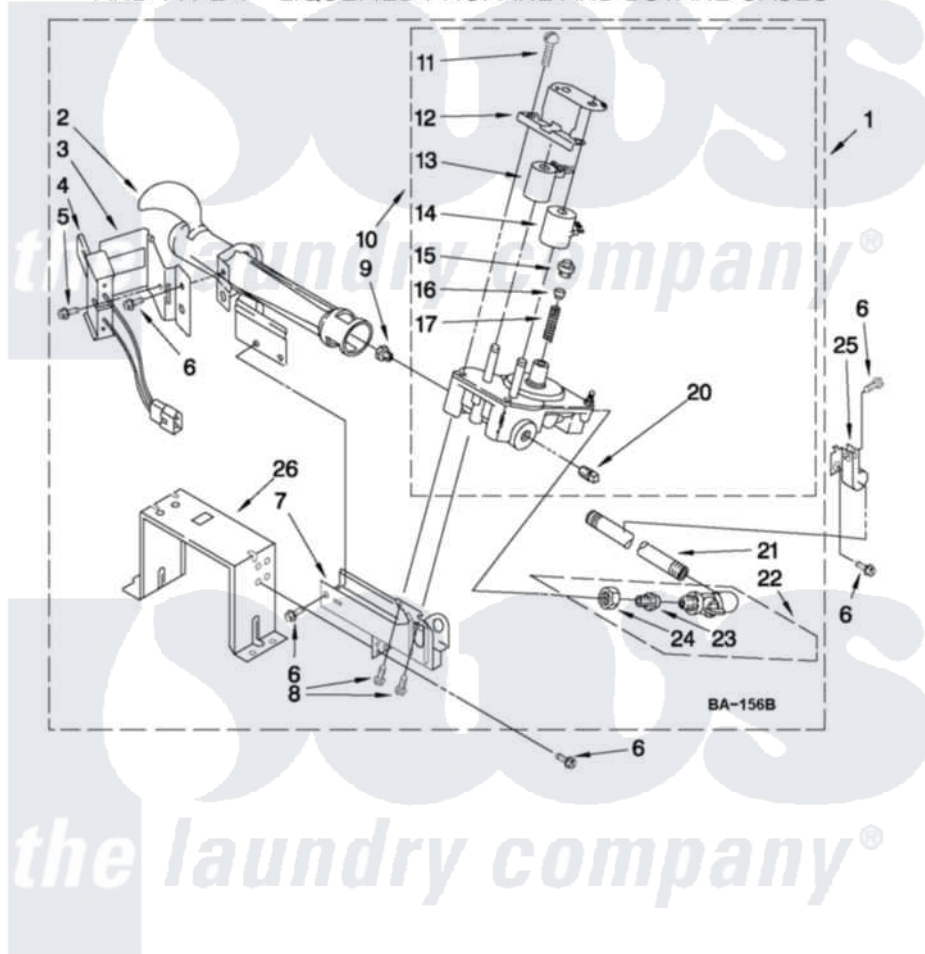

# Maytag MDG25PDAWW0 04 - W10135231 BURNER ASSEMBLY

## W10135231 BURNER ASSEMBLY

FOR MODEL: MDG25PDAWW0  
(WHITE)

USE WITH TYPE 1 - NATURAL, TYPE 2 - MIXED,  
AND TYPE 4 - LIQUEFIED PROPANE AND BUTANE GASES

FOR ORDERING INFORMATION REFER TO PARTS PRICE LIST

W10335188

8

Maytag Commercial Maytag MDG25PDAWW0 Dryer Parts Parts Diagram 04 - W10135231 BURNER ASSEMBLY  
Click on the part number to view part

Item	Original Part Number	Replaced By	Status	Part Description
1	<a href="#">W10135231</a>	<a href="#">W10492508</a>		Burner-Gas
2	688617	<a href="#">693140</a>		Burner
3	<a href="#">694298</a>			Bracket, Ignitor
4	686590	<a href="#">279311</a>		Ignitor
5	<a href="#">3393909</a>			Screw, 8-32 X 7/8
6	343641	<a href="#">681414</a>		Screw, 10AB X 1/2
7	3389871		Not Available	Base, Burner
8	<a href="#">3387057</a>			Screw, 10-16 X 1/2 Orifice, Burner
9	<a href="#">234870</a>			Orifice, Burner
"	<a href="#">234868</a>			Orifice, Burner
10	<a href="#">W10141728</a>			Valve, Gas 60 Hz
11	<a href="#">694421</a>			Screw, Bracket Mounting
12	<a href="#">694538</a>			Bracket, Shunt
13	<a href="#">694540</a>			Coil, 60 Hz
14	<a href="#">694539</a>			Coil, 60 Hz
15	<a href="#">694424</a>			Leak, Limiter