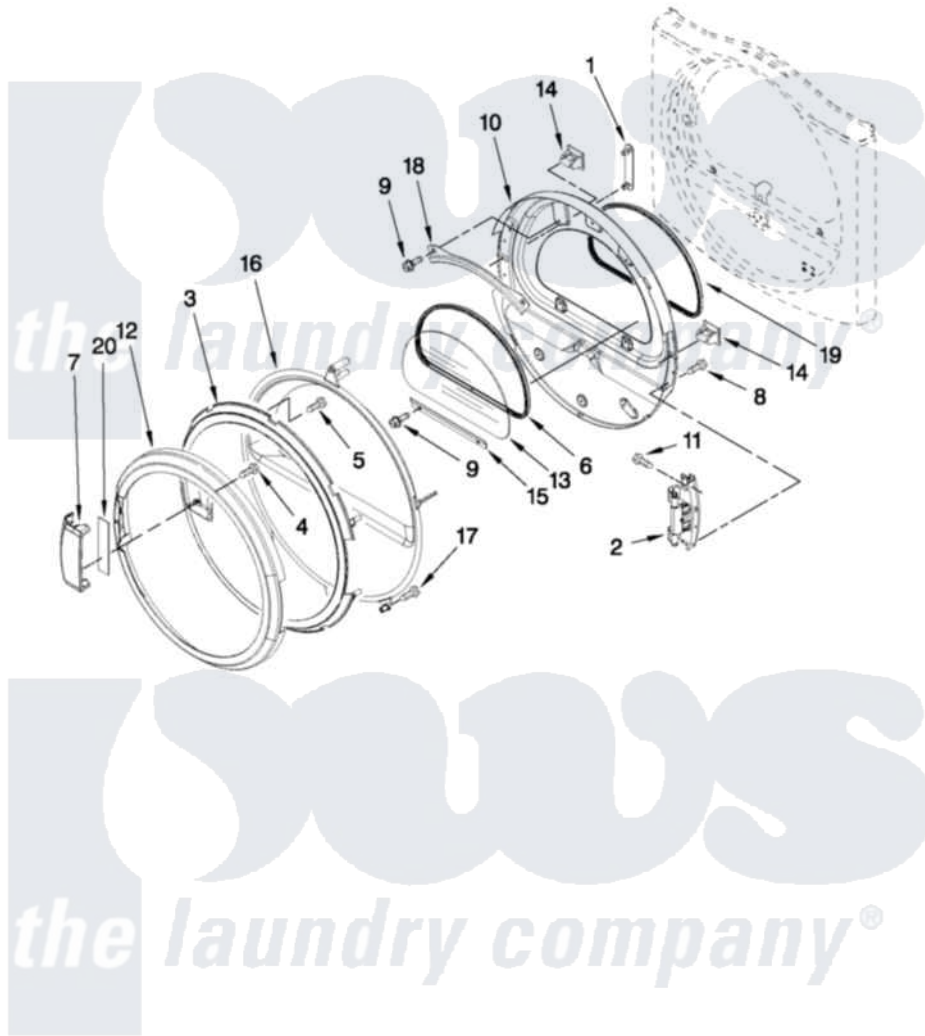

Maytag MDG25PDAWW0 05 - DOOR PARTS

DOOR PARTS FOR MODEL: MDG25PDAWW0 (WHITE)

FOR ORDERING INFORMATION REFER TO PARTS PRICE LIST

W10335188

10

Maytag [Commercial Maytag MDG25PDAWW0 Dryer Parts](#) Parts Diagram 05 - DOOR PARTS
Click on the part number to view part

| Item | Original Part Number | Replaced By | Status | Part Description |
|------|---------------------------|---------------------------|--------|-----------------------------|
| 1 | 8565119 | | | Label, Hinge Hole Cover |
| 2 | W10198424 | | | Door Hinge Assembly |
| 3 | W10137467 | | | Assembly, Door Intermediate |
| 4 | 9742177 | | | Screw, 8-18 X .625 |
| 5 | 3400618 | | | Screw, 6-19 X 3/8 |
| 6 | 8579663 | | | Seal, Window |
| 7 | W10117477 | W10112976 | | Handle, Door |
| 8 | W10159996 | | | Screw, 10-24 X 25/64 |
| 9 | 3393258 | 3373329D | | Screw |
| 10 | W10164062 | | | Door Assembly |
| 11 | 355515 | | | Screw, 8-18 X 11/16 |
| 12 | W10198431 | | | Door, Outer Ring |
| 13 | W10286878 | | | Window |
| 14 | 690081 | 279570 | | Latch |
| 15 | 8519354 | | | Retainer-Window |
| 16 | 8580059 | | | Door, Intermediate |

17

[8534022](#)

Screw, 8-18 X 1/16

18

[8519356](#)

Retainer-Window

19

[W10163915](#)

Door Seal

20

[W10112927](#)

Pad, Door Handle