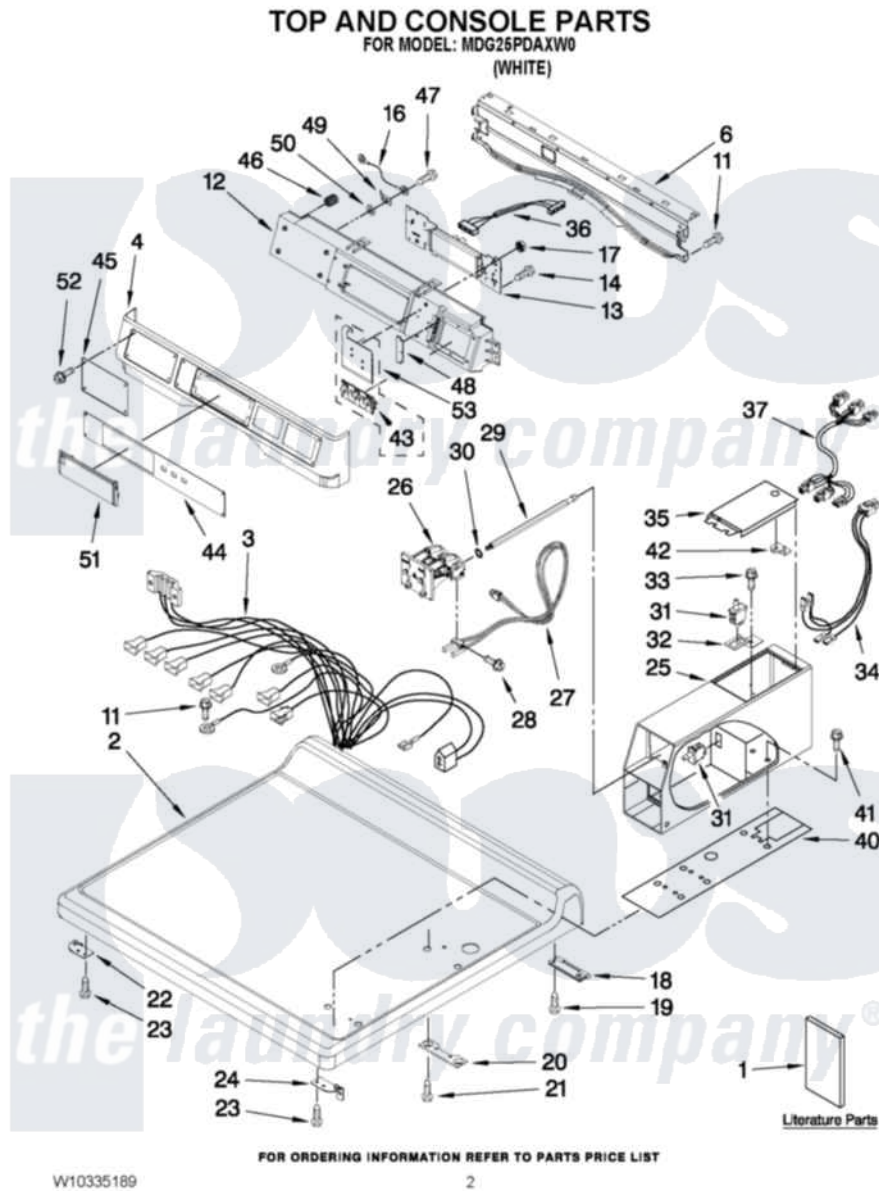

Maytag MDG25PDAXW0 01 - TOP AND CONSOLE PARTS

Maytag [Commercial Maytag MDG25PDAXW0 Dryer Parts](#) Parts Diagram 01 - TOP AND CONSOLE PARTS
Click on the part number to view part

Item	Original Part Number	Replaced By	Status	Part Description
1	W10135154		Not Available	Installation Instructions
"	W10239202		Not Available	TECH SHEET
"	W10335189			PARTS LIST
2	W10137411			Top
3	W10337045			Harness, Main
4	W10137459			Console
6	8565237			Bracket, Console
11	3390647	488729		Screw
12	W10137427			Console
13	W10166385			User-Interface Assembly
14	489136			Screw, 3-24 X 1/32
16	W10188087			Ground Wire Assembly
17	W10139046			Nut 6-32
18	8565018			Assembly, Hinge And Pin
19	342055	488627		Screw
20	3347825	3353813		Plate, Mounting

21	98445	Screw, 10-16 X 3/4
22	W10137445	Bracket - Top Panel, Left
23	3390647	488729 Screw
24	W10137444	Bracket - Top Panel, Right
25	W10171128	Meter Case
26	W10133245	Dual Coin Drop Assembly
27	W10247389	Sensor
"	W10247388	Coin Optic Sensor Assembly Coin 2
28	W10142655	Screw, 6-20 X 1.00
29	W10137319	Hex-Bar Bolt
30	W10068270	Washer, Lock
31	W10131838	Switch, Vault And Service Door
32	W10133508	Bracket, Service Switch
33	W10139210	Screw, 8-18 X 5/16
34	W10211244	Wire, Harness Service Switch
35	3351136	Service Door Assembly
36	W10166307	Harness, Communication
37	W10166308	Harness, Meter Case
40	W10137448	Cushion, Meter Case
41	3353994	Bolt, Meter Case Mounting
"	3349065	Bolt, Meter Case Mounting
42	W10156125	Cam-Lock
43	W10131113	Push Button
44	W10334888	Fascia-Console
45	W10137461	Fascia-Dispenser
46	W10189313	Inserts
47	488234	Screw 8-32 X 1/4
48	W10187276	Seal, Console
49	3373818	Tab-Grounding
50	W10189075	Washer, Brass
51	W10267645	Cover, Display
52	W10137457	Screw, 8-32 X 3/64
53	W10135255	Assembly, Membrane Switch And Backer Plate