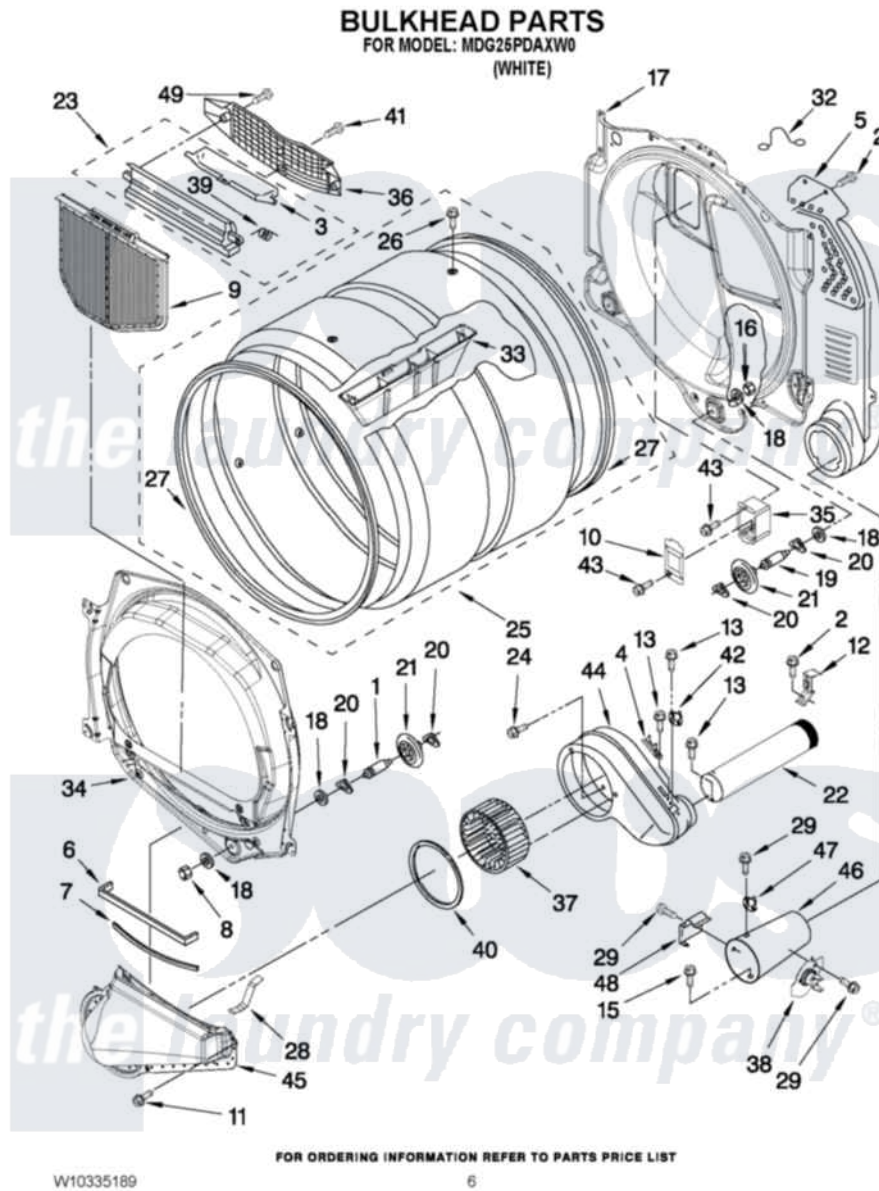

Maytag MDG25PDAXW0 03 - BULKHEAD PARTS

Maytag [Commercial Maytag MDG25PDAXW0 Dryer Parts](#) Parts Diagram 03 - BULKHEAD PARTS
Click on the part number to view part

Item	Original Part Number	Replaced By	Status	Part Description
1	8575324	W10359271		Shaft, Drum Roller Threads
2	3390647	488729		Screw
3	W10153413			Door, Lint Screen
4	3392519			Thermal Limiter
5	3394346			Air Duct Assembly
6	697813			Seal, Outlet Housing
7	697814	697813		Seal, Outlet Housing
8	3934666	W10080210		Nut, 3/8 X 16
9	W10049370	W10120998		Screen
10	3402841	8532165		Lens, Drum Light
11	359625	487240		Screw, For Mtg. Service Capacitor
12	8572105			Retainer, Toe Panel
13	8533971	90767		Screw, 8A X 3/8 HeX Washer Head Tapping
15	693995			Screw, Hex Head
16	W10001120	W10080190		Nut, 3/8-16

17	W10080170		Bulkhead, Rear
18	3387459	W10080960	Washer, Support
19	8575325	W10359272	Shaft, Roller Drum Threads
20	690997		Washer, Thrust
21	W10314171		Roller, Support Assembly
22	8563728		Exhaust Pipe
23	W10153423		Outlet Grille, Housing Assembly
24	489463		Screw, 8-18 X 1/16
25	W10153420		Complete Drum Assembly
26	W10219342		Screw, Baffle Mounting
27	W10166807	280114	Seal
28	8066208		Clip-Exhaust
29	90767		Screw, 8A X 3/8 HeX Washer Head Tapping
32	3401707		Jumper, Tco-High Limit
33	W10153409		Baffle, Drum
34	8565061		Bulkhead, Front
35	8578825		Bracket, Drum Light
36	W10153412		Grille, Outlet
37	W10349492		Wheel, Blower
38	8573713		Thermal-Cutoff
39	3394986		Spring, Lint Screen Door
40	697770		Seal, Cover Plate Blower Housing
41	695240	488729	Screw
42	8577274		Thermostat 295F
43	487909	488729	Screw
44	8544362	W10119255	Housing, Blower
45	8066168	W10128606	Duct-Lint
46	8573824		Funnel, Burner
47	3391912		Thermostat, High-Limit 255 F
48	338906		Radiant, Sensor
49	3387230		Screw, 10-16 X 13/16