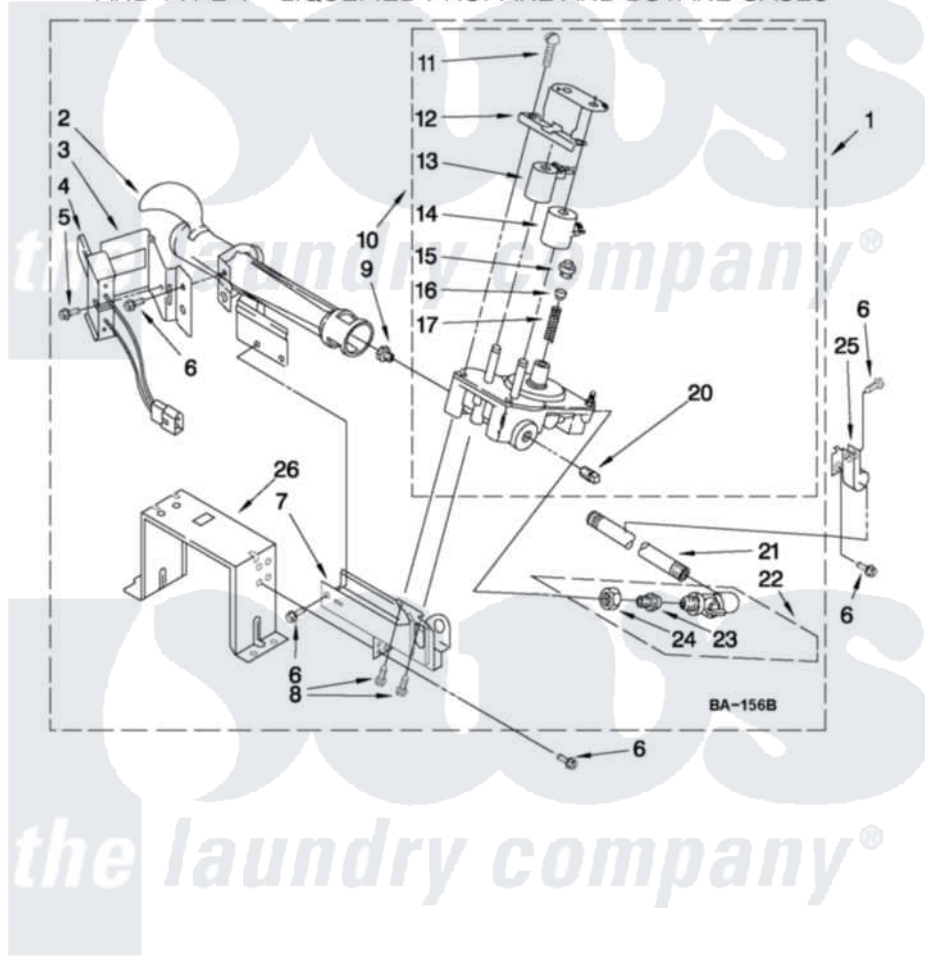

**W10135231 BURNER ASSEMBLY**

FOR MODEL: MDG25PDAXW0  
(WHITE)

USE WITH TYPE 1 - NATURAL, TYPE 2 - MIXED,  
AND TYPE 4 - LIQUEFIED PROPANE AND BUTANE GASES

FOR ORDERING INFORMATION REFER TO PARTS PRICE LIST

W10335189

8

Maytag Commercial Maytag MDG25PDAXW0 Dryer Parts Parts Diagram 04 - W10135231 BURNER ASSEMBLY  
Click on the part number to view part

Item	Original Part Number	Replaced By	Status	Part Description
1	<a href="#">W10135231</a>	<a href="#">W10492508</a>		Burner-Gas
2	688617	<a href="#">693140</a>		Burner
3	<a href="#">694298</a>			Bracket, Ignitor
4	686590	<a href="#">279311</a>		Ignitor
5	<a href="#">3393909</a>			Screw, 8-32 X 7/8
6	343641	<a href="#">681414</a>		Screw, 10AB X 1/2
7	3389871		Not Available	Base, Burner
8	<a href="#">3387057</a>			Screw, 10-16 X 1/2 Orifice, Burner
9	<a href="#">234870</a>			Orifice, Burner
"	<a href="#">234868</a>			Orifice, Burner
10	<a href="#">W10141728</a>			Valve, Gas 60 Hz
11	<a href="#">694421</a>			Screw, Bracket Mounting
12	<a href="#">694538</a>			Bracket, Shunt
13	<a href="#">694540</a>			Coil, 60 Hz
14	<a href="#">694539</a>			Coil, 60 Hz
15	<a href="#">694424</a>			Leak, Limiter

16	<a href="#">694423</a>		Screw, Regulator Adjustment
17	<a href="#">694422</a>		Spring, Regulator
20	239822	<a href="#">W10295523</a>	Plug, Pipe
21	<a href="#">W10110395</a>		Pipe, Gas Supply
22	<a href="#">697441</a>		Valve And Union Shut-Off
23	<a href="#">3393767</a>		Pipe, Tail
24	<a href="#">233076</a>		Nut, Compression
25	<a href="#">3387561</a>		Clamp-Pipe
26	<a href="#">3389889</a>		Bracket, Support
NI	<a href="#">W10436933</a>		Conversion Kit To Type L.P.G.