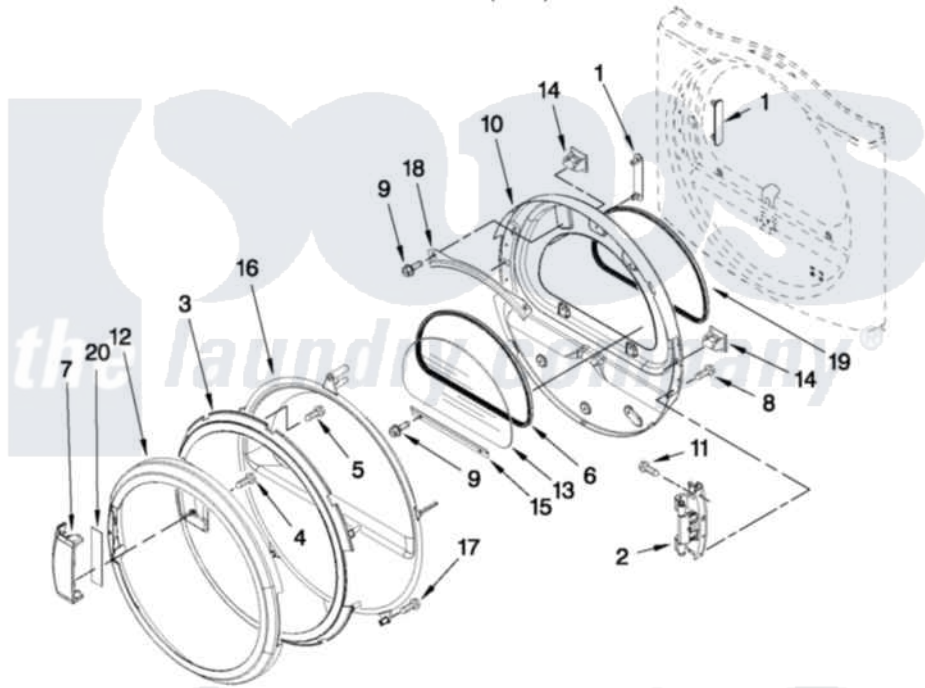

# Maytag MDG25PDAXW0 05 - DOOR PARTS

## DOOR PARTS FOR MODEL: MDG25PDAXW0 (WHITE)

FOR ORDERING INFORMATION REFER TO PARTS PRICE LIST

W10335189

10

Maytag [Commercial Maytag MDG25PDAXW0 Dryer Parts](#) Parts Diagram 05 - DOOR PARTS  
Click on the part number to view part

Item	Original Part Number	Replaced By	Status	Part Description
1	<a href="#">8565119</a>			Label, Hinge Hole Cover
2	<a href="#">W10198424</a>			Door Hinge Assembly
3	<a href="#">W10137467</a>			Assembly, Door Intermediate
4	<a href="#">9742177</a>			Screw, 8-18 X .625
5	<a href="#">3400618</a>			Screw, 6-19 X 3/8
6	<a href="#">8579663</a>			Seal, Window
7	<a href="#">W10117477</a>	<a href="#">W10112976</a>		Handle, Door
8	<a href="#">W10159996</a>			Screw, 10-24 X 25/64
9	3393258	<a href="#">3373329D</a>		Screw
10	<a href="#">W10164062</a>			Door Assembly
11	<a href="#">355515</a>			Screw, 8-18 X 11/16
12	<a href="#">W10198431</a>			Door, Outer Ring
13	<a href="#">W10286878</a>			Window
14	690081	<a href="#">279570</a>		Latch
15	<a href="#">8519354</a>			Retainer-Window
16	<a href="#">8580059</a>			Door, Intermediate

Door Seal

20

[W10112927](#)

Pad, Door Handle