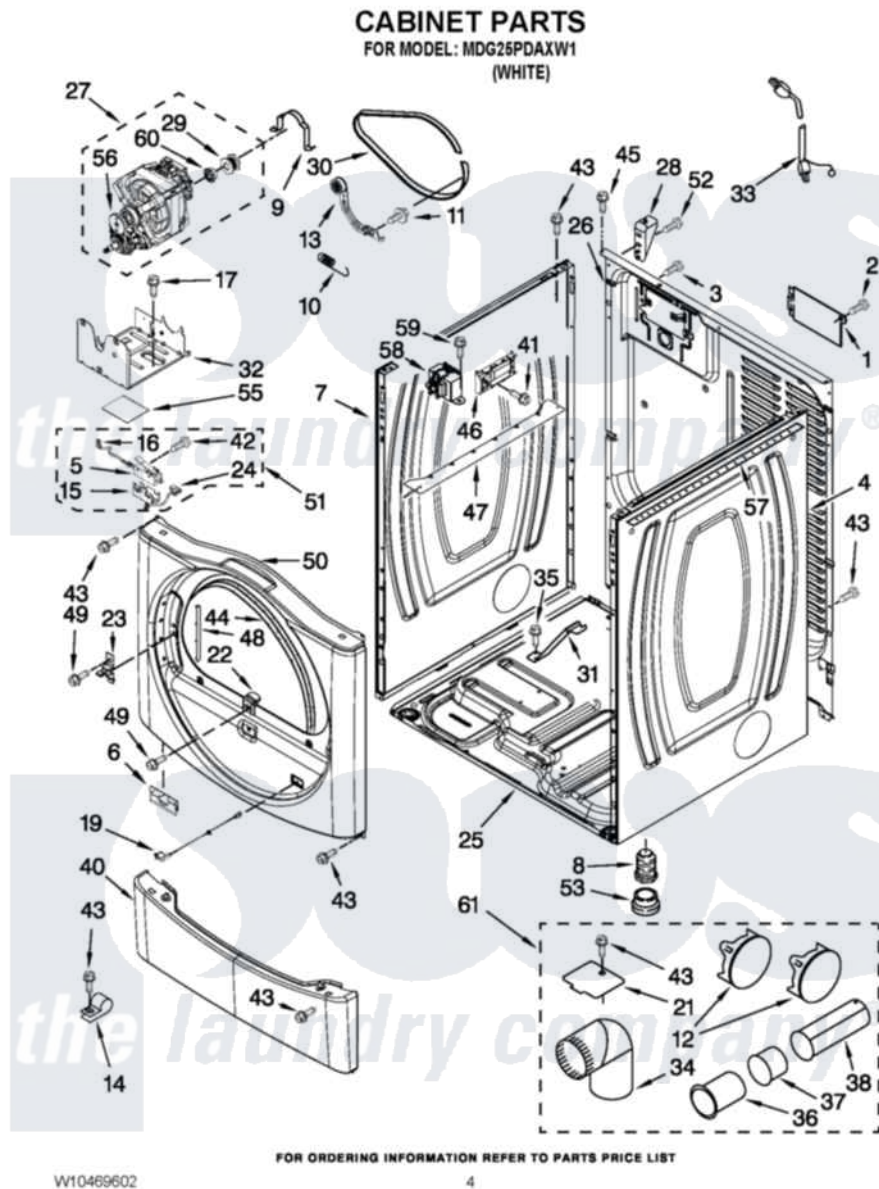

Maytag MDG25PDAXW1 02 - CABINET PARTS

Maytag [Commercial Maytag MDG25PDAXW1 Dryer Parts](#) Parts Diagram 02 - CABINET PARTS
Click on the part number to view part

Item	Original Part Number	Replaced By	Status	Part Description
1	8317340			Cover, Terminal Block
2	3390814	90767		Screw, 8A X 3/8 HeX Washer Head Tapping
3	8533974	4331106		Screw, No.10-32 X 7/16
4	8565048			Panel, Side
5	8564010			Assembly, Switch And Actuator
6	8519459			Clip, Toe Panel
7	8565054			Panel, Side
8	3392100	49621		Feet-Leveling
NI	279810			Foot-Optional
9	660658			Clamp, Motor Mounting 343481 685441
10	3387374			Spring, Idler
11	3389420			Retainer-Idler 1/4-20 X 1/16
12	697750	W10470674		Dryer Exhaust Kit
13	W10344192			Idler Assembly