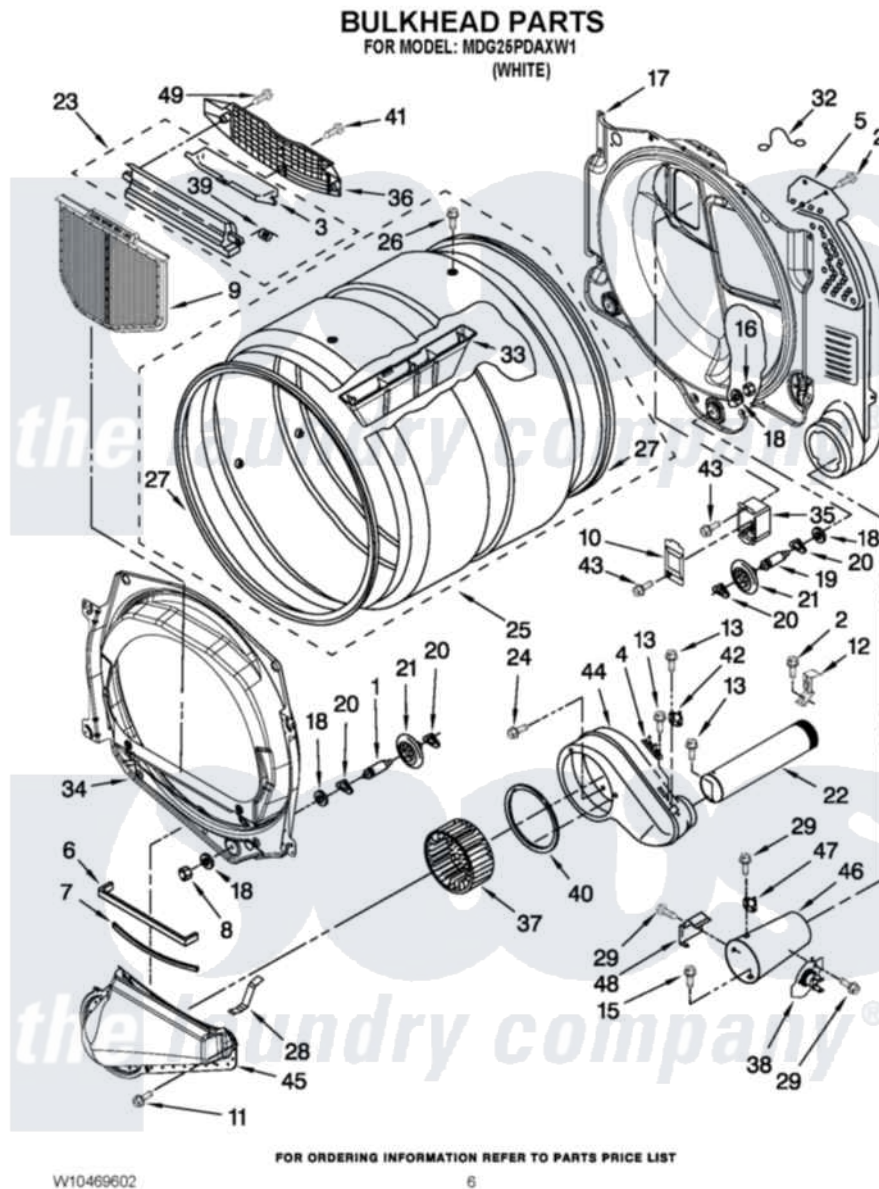

Maytag MDG25PDAXW1 03 - BULKHEAD PARTS

Maytag [Commercial Maytag MDG25PDAXW1 Dryer Parts](#) Parts Diagram 03 - BULKHEAD PARTS
Click on the part number to view part

Item	Original Part Number	Replaced By	Status	Part Description
1	8575324	W10359271		Shaft, Drum Roller Threads
2	3390647	488729		Screw
3	W10153413			Door, Lint Screen
4	3392519			Thermal Limiter
5	3394346			Air Duct Assembly
6	697813			Seal, Outlet Housing
7	697814	697813		Seal, Outlet Housing
8	3934666	W10080210		Nut, 3/8 X 16
9	W10049370	W10120998		Screen
10	3402841	8532165		Lens, Drum Light
11	359625	487240		Screw, For Mtg. Service Capacitor
12	8572105			Retainer, Toe Panel
13	8533971	90767		Screw, 8A X 3/8 HeX Washer Head Tapping
15	693995			Screw, Hex Head
16	W10001120	W10080190		Nut, 3/8-16

17	W10080170		Bulkhead, Rear
18	3387459	W10080960	Washer, Support
19	8575325	W10359272	Shaft, Roller Drum Threads
20	690997		Washer, Thrust
21	W10314171		Roller, Support Assembly
22	8563728		Exhaust Pipe
23	W10153423		Outlet Grille, Housing Assembly
24	489463		Screw, 8-18 X 1/16
25	W10153420		Complete Drum Assembly
26	W10219342		Screw, Baffle Mounting
27	W10166807	280114	Seal
28	W10345456	8066208	Clip-Exhaust
29	90767		Screw, 8A X 3/8 HeX Washer Head Tapping
32	3401707		Jumper, Tco-High Limit
33	W10153409		Baffle, Drum
34	8565061		Bulkhead, Front
35	8578825		Bracket, Drum Light
36	W10153412		Grille, Outlet
37	W10349492		Wheel, Blower
38	8573713		Thermal-Cutoff
39	3394986		Spring, Lint Screen Door
40	697770		Seal, Cover Plate Blower Housing
41	695240	488729	Screw
42	8577274		Thermostat 295F
43	487909	488729	Screw
44	8544362	W10119255	Housing, Blower
45	8066168	W10128606	Duct-Lint
46	8573824		Funnel, Burner
47	3391912		Thermostat, High-Limit 255 F
48	338906		Radiant, Sensor
49	3387230		Screw, 10-16 X 13/16