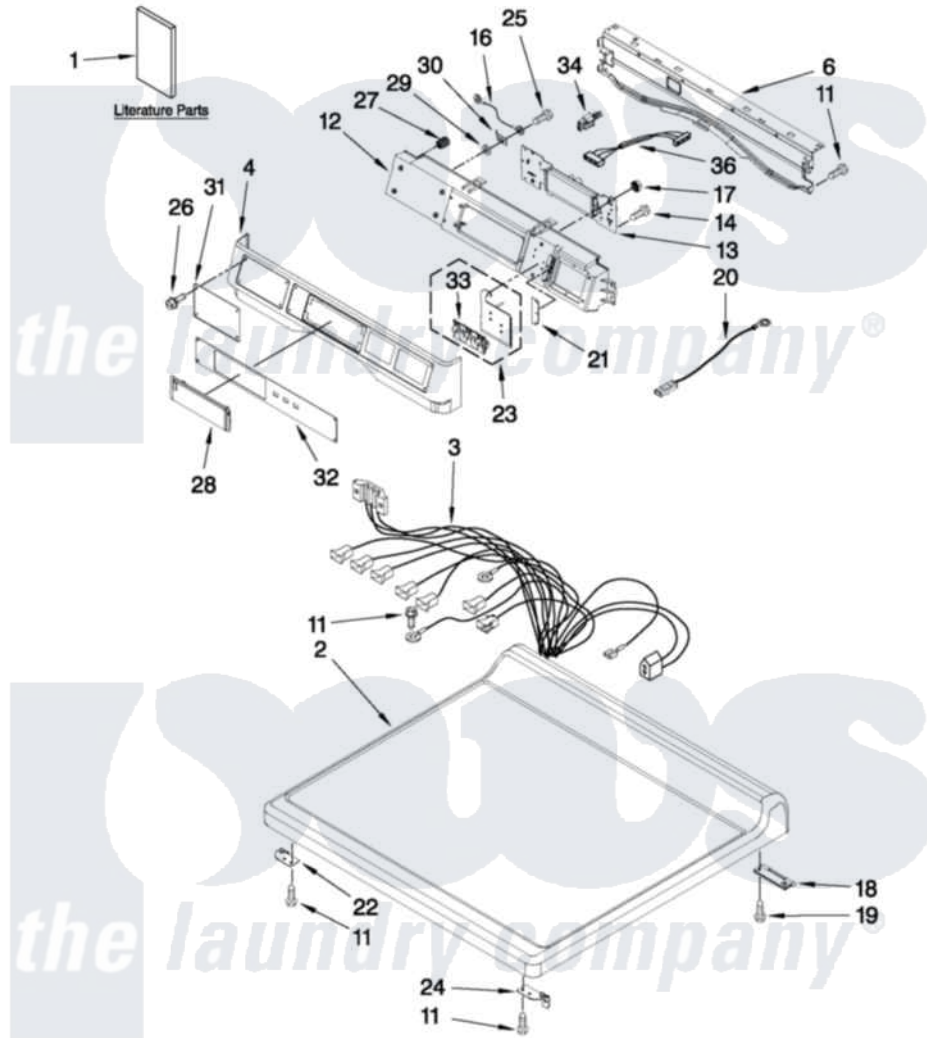

# Maytag MDG25PNAGW1 01 - TOP AND CONSOLE PARTS

## TOP AND CONSOLE PARTS

For Model: MDG25PNAGW1  
(White)

FOR ORDERING INFORMATION REFER TO PARTS PRICE LIST

W10496264

2

Maytag [Commercial Maytag MDG25PNAGW1 Dryer Parts](#) Parts Diagram 01 - TOP AND CONSOLE PARTS  
Click on the part number to view part

Item	Original Part Number	Replaced By	Status	Part Description
1	<a href="#">W10233253</a>			USER INSTRUCTION
"	W10379555		Not Available	INSTALLATION INSTRUCTION
"	W10239197		Not Available	Tech Sheet
"	W10496264		Not Available	PARTS LIST
2	<a href="#">W10137410</a>			Top
3	<a href="#">W10423405</a>			Harness, Main
4	<a href="#">W10137459</a>			Console
6	<a href="#">8565237</a>			Bracket, Console
11	<a href="#">W10142290</a>			Screw, 8-18 X 5/16
12	<a href="#">W10137427</a>			Console
13	<a href="#">W10166387</a>			User-Interface Assembly
14	<a href="#">489136</a>			Screw, 3-24 X 1/32
16	<a href="#">W10188087</a>			Ground Wire Assembly
17	<a href="#">W10139046</a>			Nut 6-32
18	<a href="#">8565018</a>			Assembly, Hinge And Pin
19	<a href="#">W10142290</a>			Screw, 8-18 X 5/16

20	<a href="#">W10257051</a>	Jumper, Static
21	<a href="#">W10187276</a>	Seal, Console
22	<a href="#">W10137445</a>	Bracket - Top Panel, Left
23	<a href="#">W10135255</a>	Assembly, Membrane Switch And Backer Plate
24	<a href="#">W10137444</a>	Bracket - Top Panel, Right
25	<a href="#">488234</a>	Screw 8-32 X 1/4
26	<a href="#">W10137457</a>	Screw, 8-32 X 3/64
27	<a href="#">W10189313</a>	Inserts
28	<a href="#">W10267645</a>	Cover, Display
29	<a href="#">W10189075</a>	Washer, Brass
30	<a href="#">3373818</a>	Tab-Grounding
31	<a href="#">W10137461</a>	Fascia-Dispenser
32	<a href="#">W10334891</a>	Fascia-Console
33	<a href="#">W10131113</a>	Push Button
34	<a href="#">W10133282</a>	Switch, Jumper Service Vault
36	<a href="#">W10166307</a>	Harness, Communication