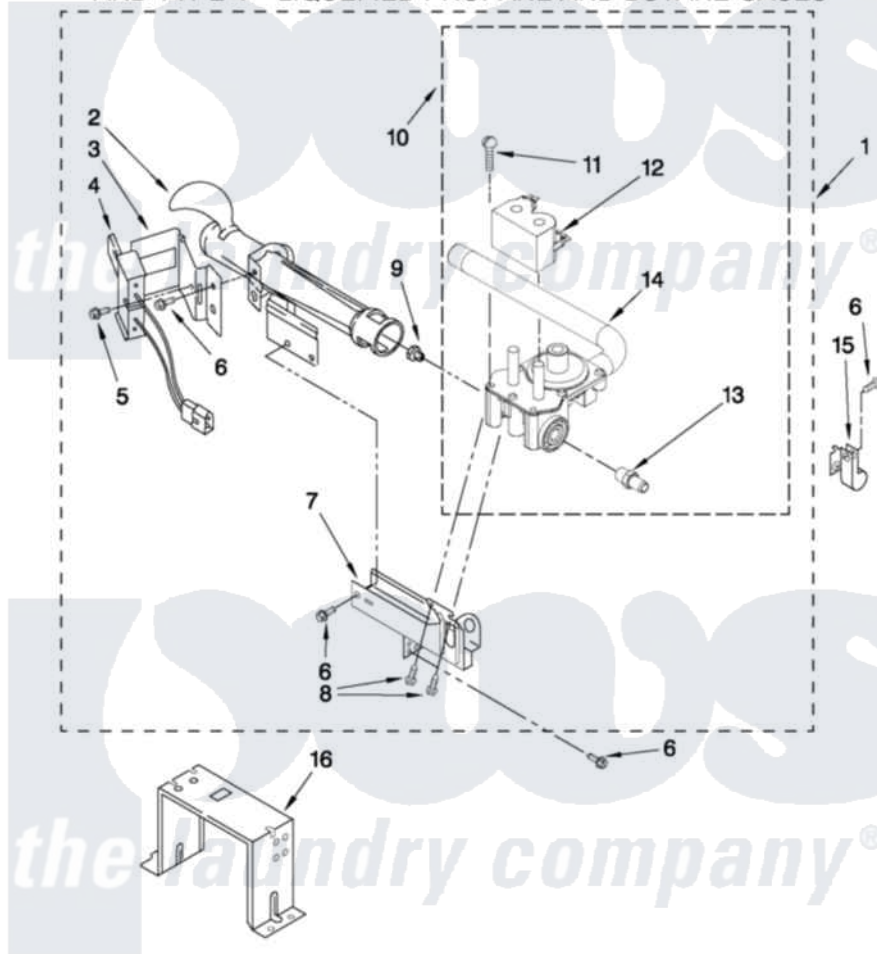

Maytag MDG25PNAGW1 04 - BURNER ASSEMBLY

BURNER ASSEMBLY

For Model: MDG25PNAGW1
(White)

USE WITH TYPE 1 - NATURAL, TYPE 2 - MIXED,
AND TYPE 4 - LIQUEFIED PROPANE AND BUTANE GASES

FOR ORDERING INFORMATION REFER TO PARTS PRICE LIST

W10496264

8

Maytag [Commercial Maytag MDG25PNAGW1 Dryer Parts](#) Parts Diagram 04 - BURNER ASSEMBLY

[Click on the part number to view part](#)

Item	Original Part Number	Replaced By	Status	Part Description
1	W10469829		Not Available	BURNER ASSEMBLY 50 HZ. (REFER TO PAGE 8 & 9 FOR FURTHER BREAKDOWN)
2	688617	693140		Burner
3	694298			Bracket, Ignitor
4	686590	279311		Ignitor
5	3393909			Screw, 8-32 X 7/8
6	343641	681414		Screw, 10AB X 1/2
7	3389871		Not Available	Base, Burner
8	3387057			Screw, 10-16 X 1/2 Orifice, Burner
9	234660			Orifice, Burner Type 1
"	234868			Orifice, Burner
10	W10304603			Valve, Gas 60 Hz
11	326049536			Screw, Coil
12	W10340251		Not Available	COIL, 50 HZ.
13	W10304608		Not Available	TAP, PRESSURE